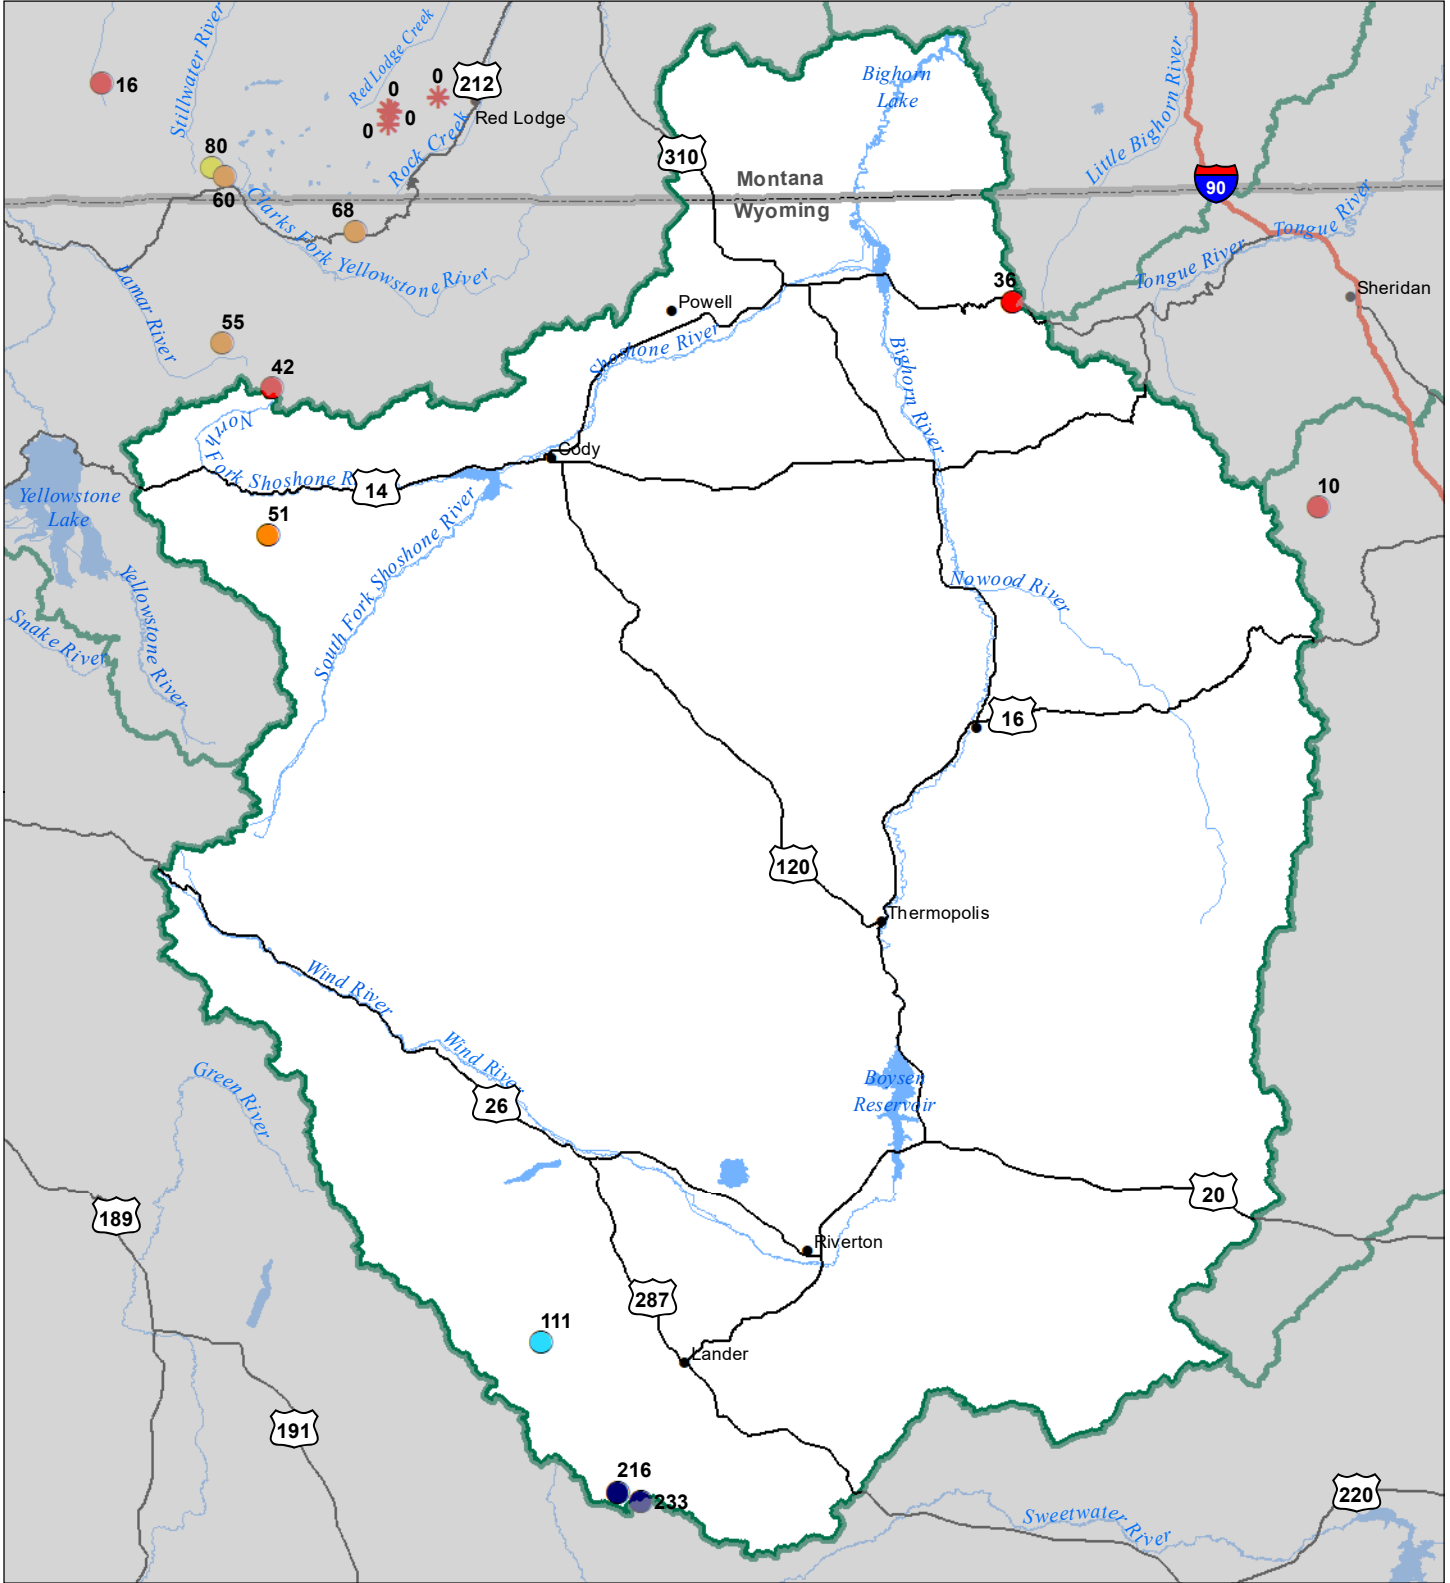

Bighorn River Basin Snow Water Equivalent Percentage of Normal June 1, 2023

Snow Water Equivalent Percent of Normal

SNOTEL

- > 150%
- 131 - 150%
- 111 - 130%
- 91 - 110%
- 71 - 90%
- 51 - 70%
- 1 - 50%
- 0%

Snowcourse

- ✚ > 150%
- ✚ 131 - 150%
- ✚ 111 - 130%
- ✚ 91 - 110%
- ✚ 71 - 90%
- ✚ 51 - 70%
- ✚ 1 - 50%
- ✚ 0%