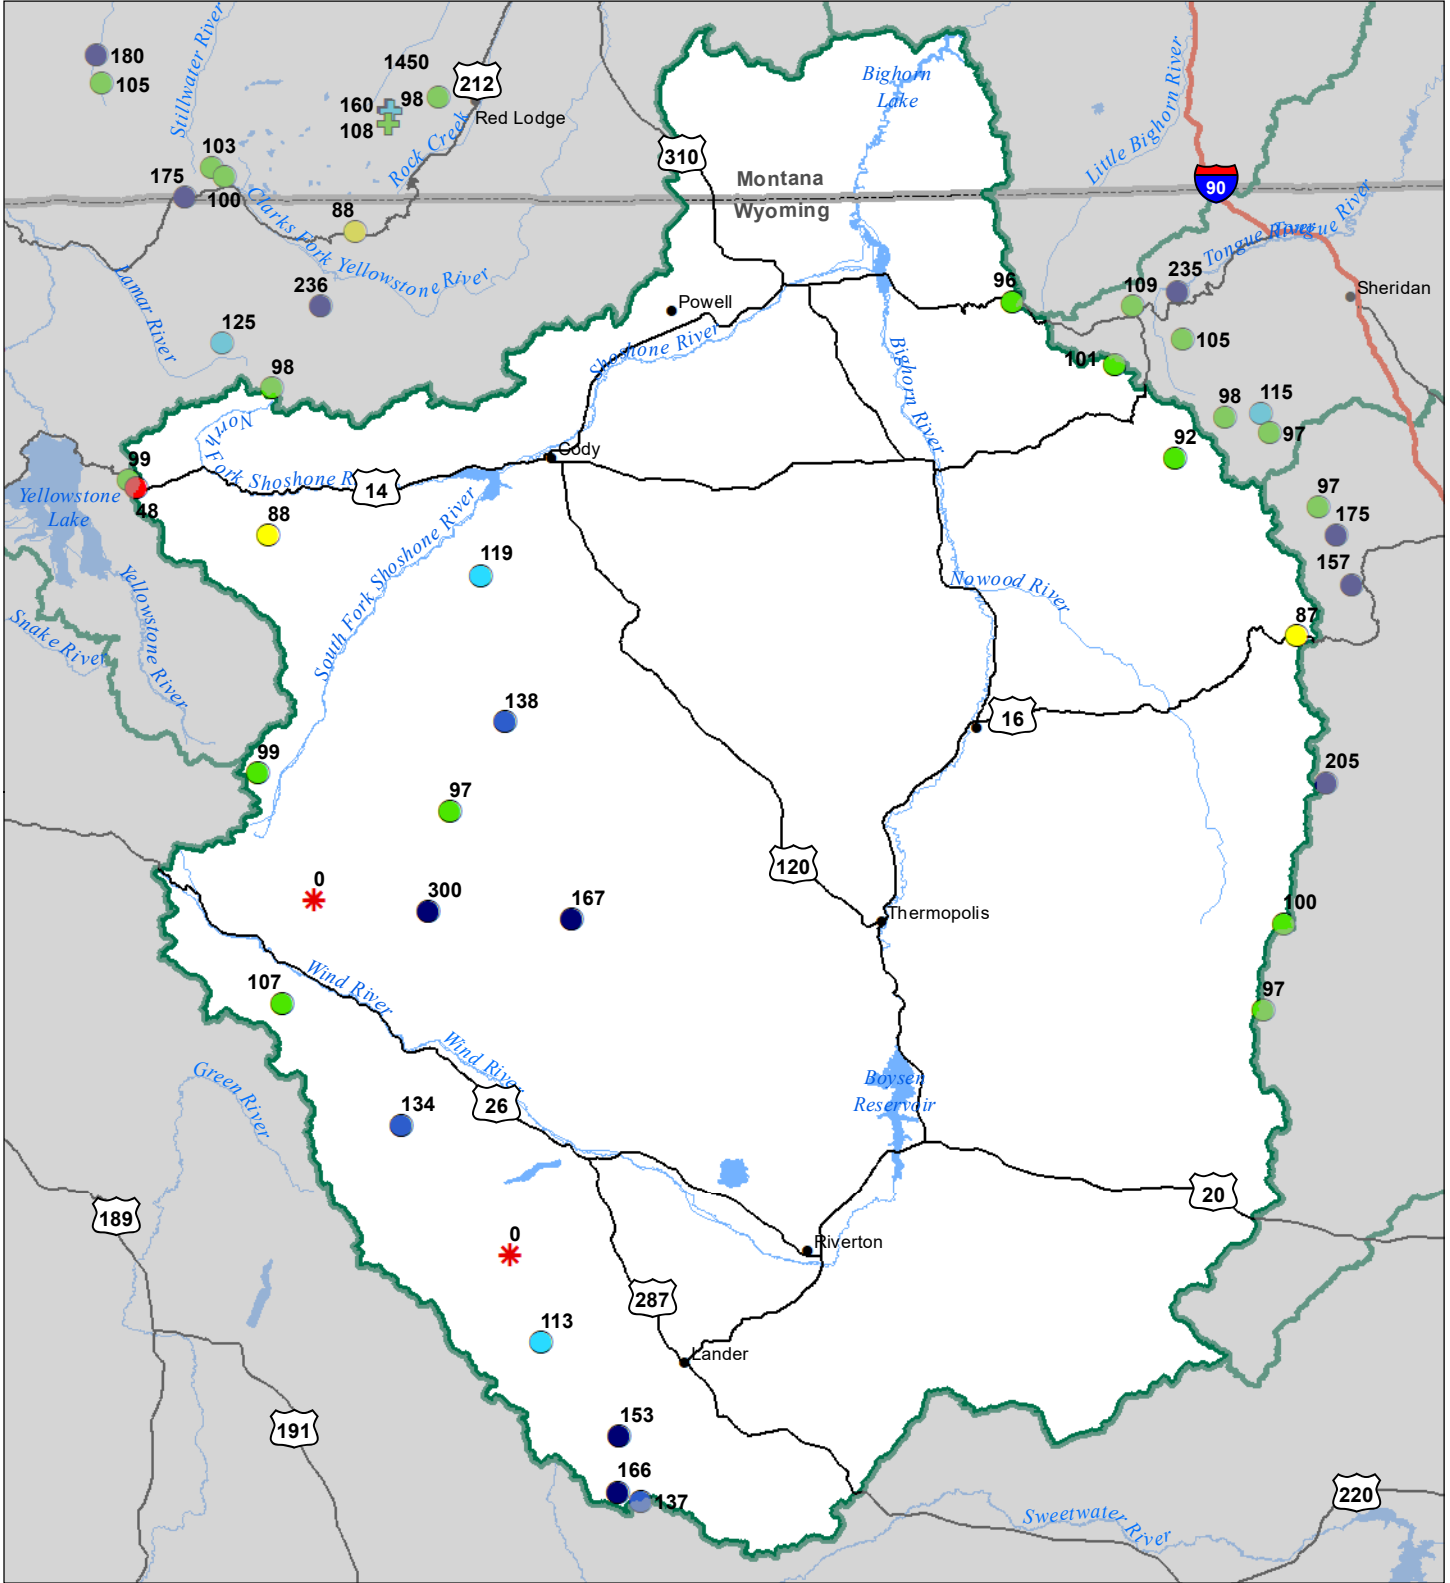

Bighorn River Basin Snow Water Equivalent Percentage of Normal May 1, 2023

Snow Water Equivalent Percent of Normal

SNOTEL

- > 150%
- 131 - 150%
- 111 - 130%
- 91 - 110%
- 71 - 90%
- 51 - 70%
- 1 - 50%
- * 0%

Snowcourse

- ⊕ > 150%
- ⊕ 131 - 150%
- ⊕ 111 - 130%
- ⊕ 91 - 110%
- ⊕ 71 - 90%
- ⊕ 51 - 70%
- ⊕ 1 - 50%
- * 0%