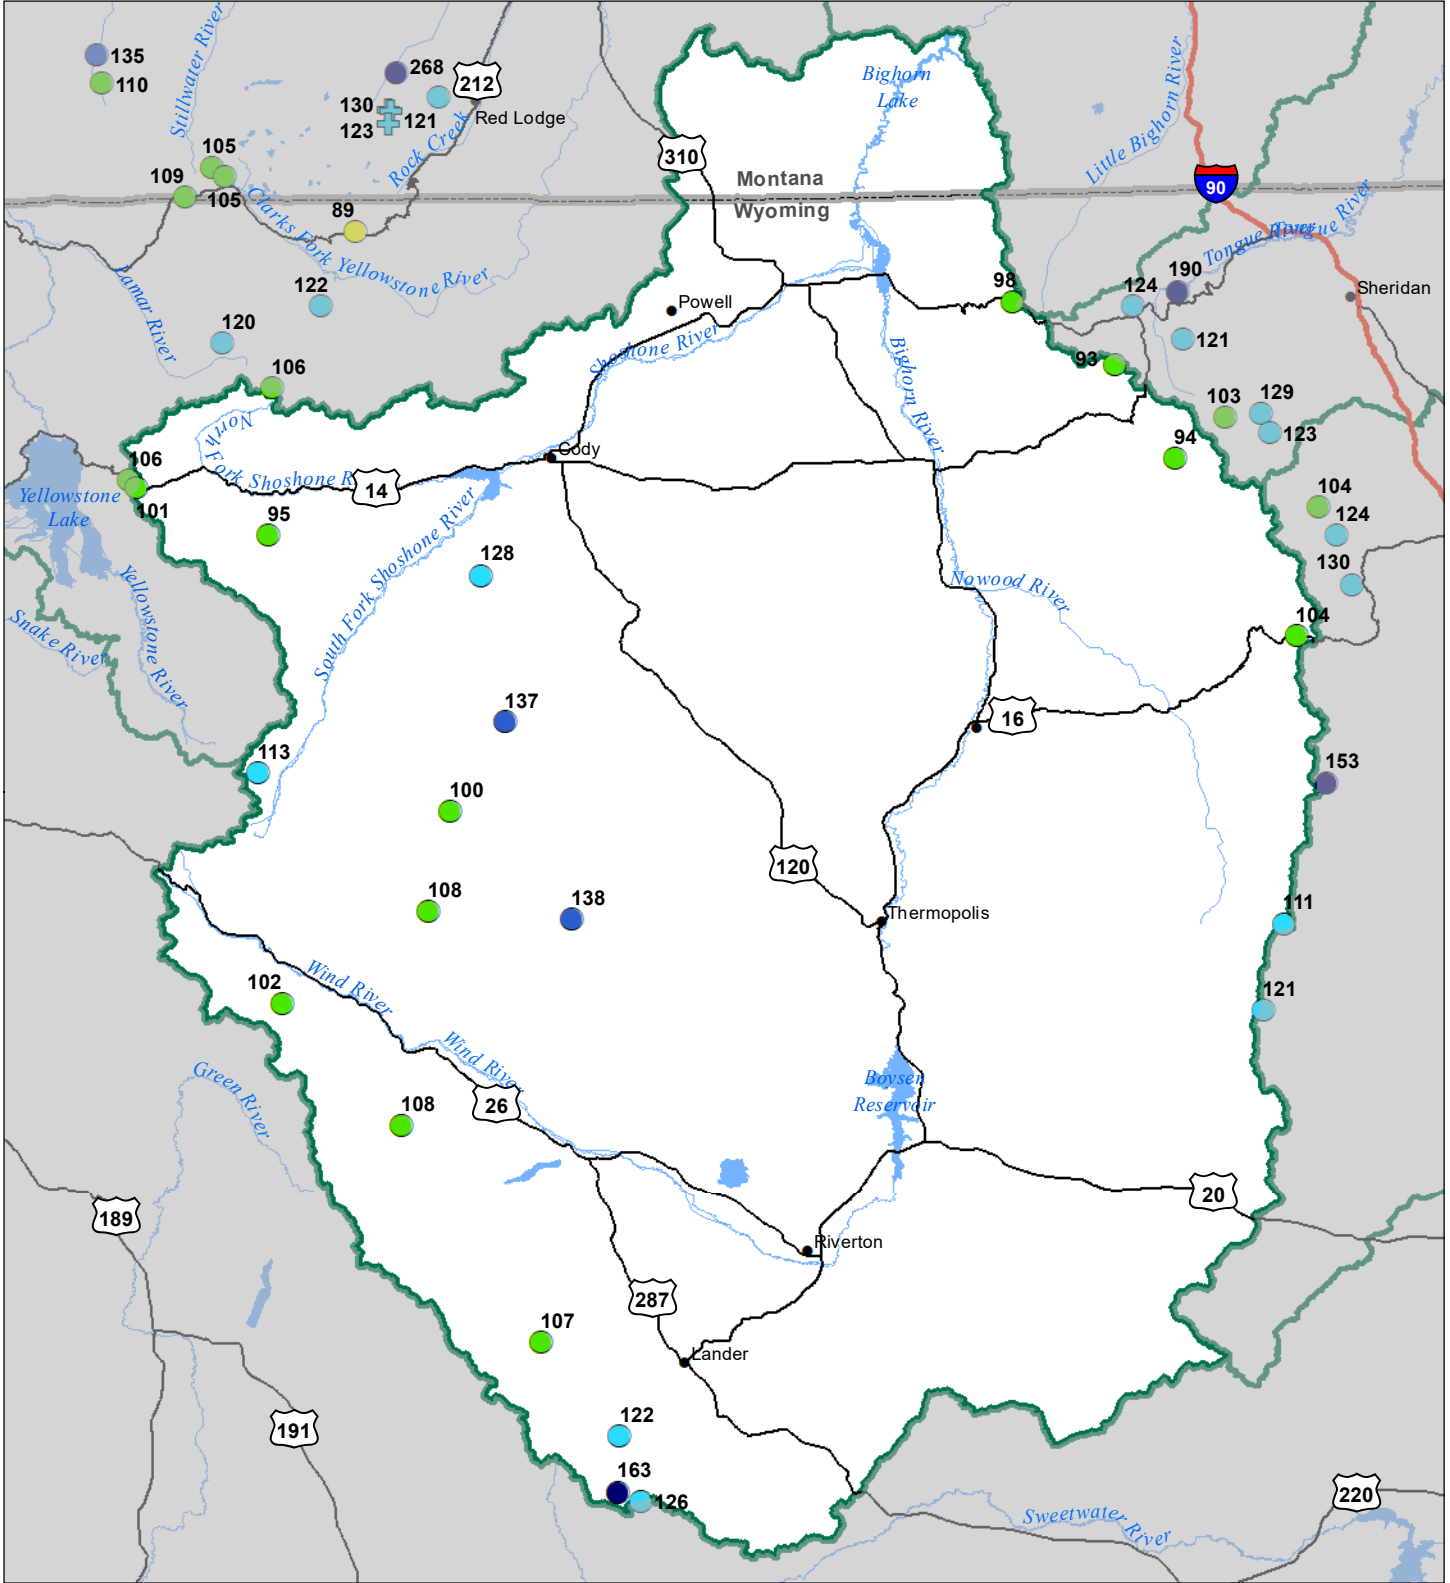

Bighorn River Basin Snow Water Equivalent Percentage of Normal April 1, 2023

Snow Water Equivalent Percent of Normal

SNOTEL

- > 150%
- 131 - 150%
- 111 - 130%
- 91 - 110%
- 71 - 90%
- 51 - 70%
- 1 - 50%
- * 0%

Snowcourse

- ⊕ > 150%
- ⊕ 131 - 150%
- ⊕ 111 - 130%
- ⊕ 91 - 110%
- ⊕ 71 - 90%
- ⊕ 51 - 70%
- ⊕ 1 - 50%
- * 0%