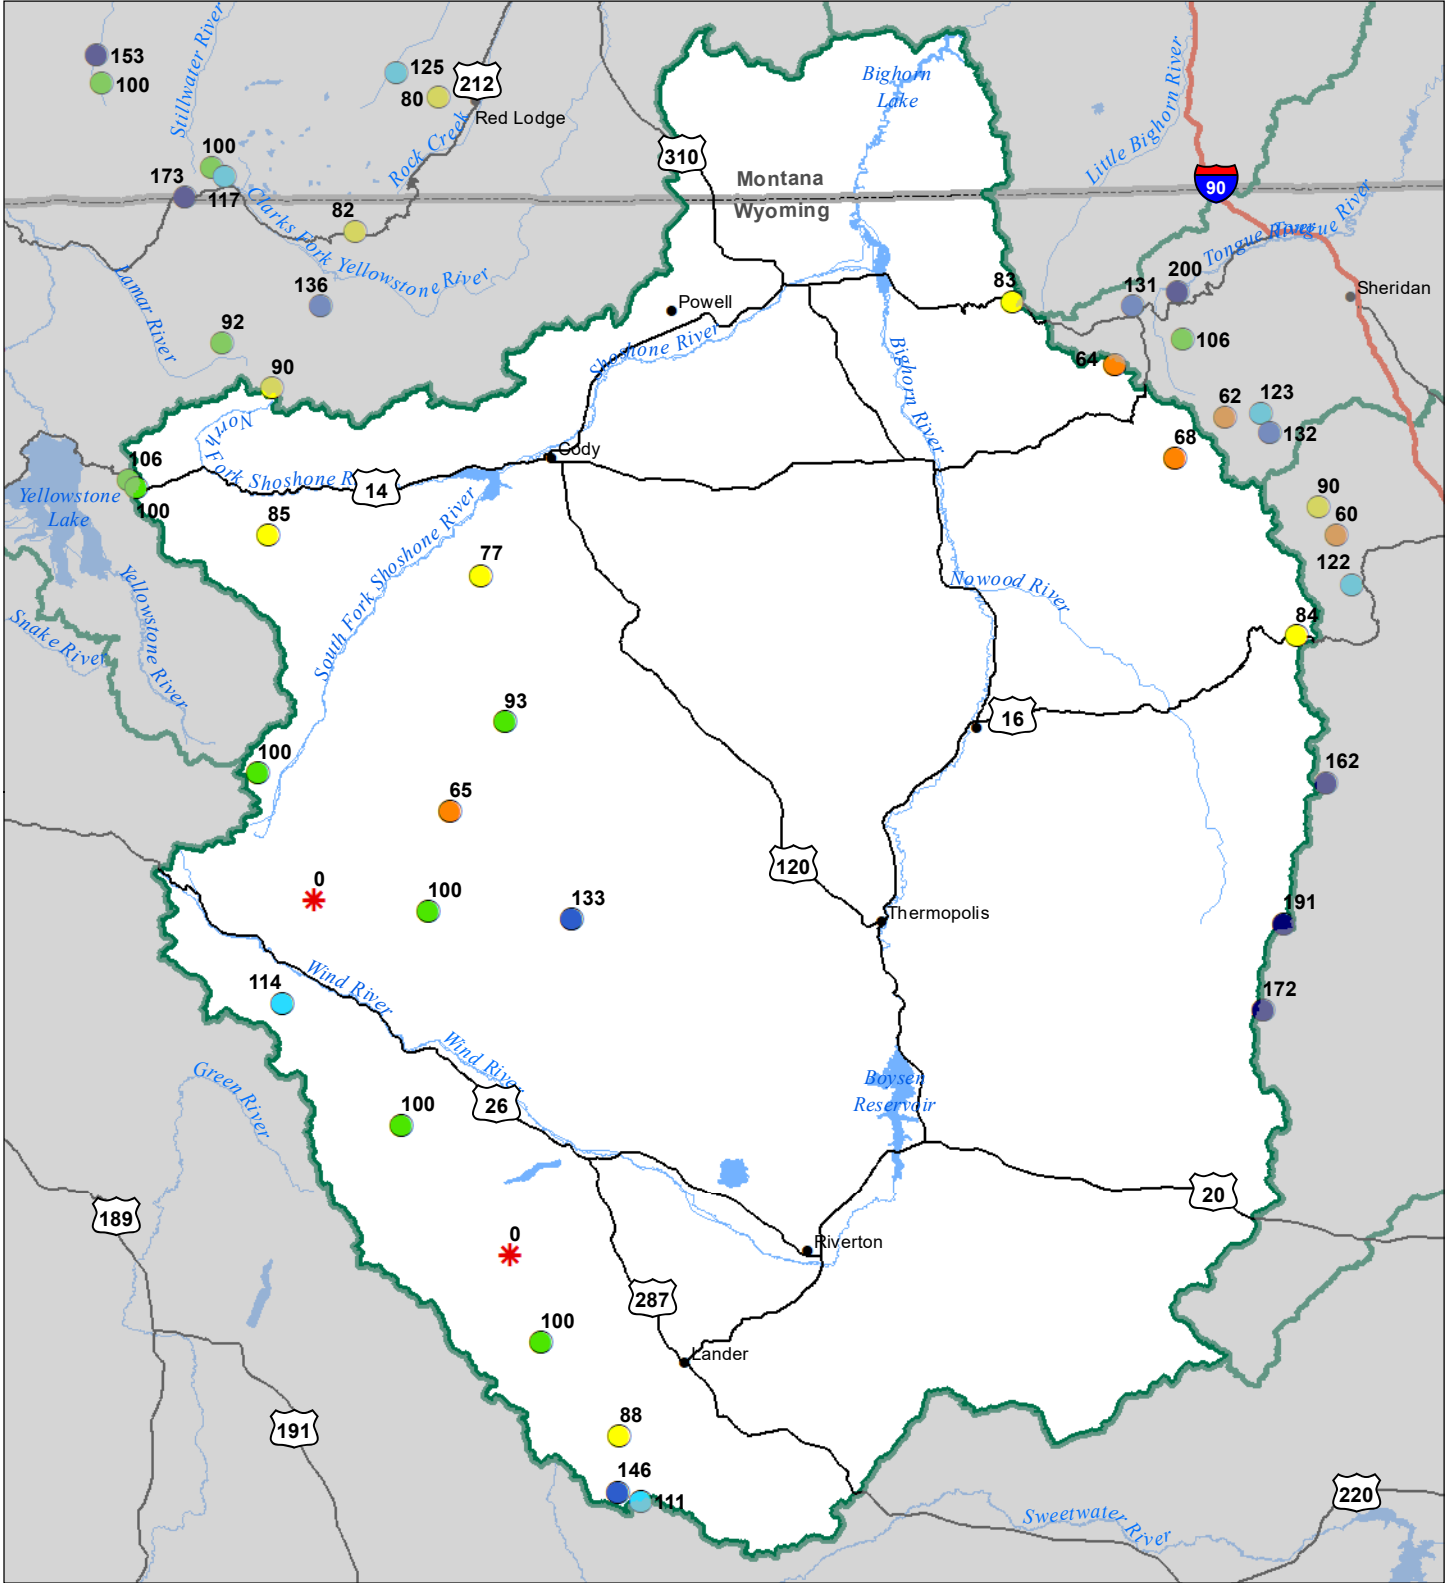

Bighorn River Basin Snow Water Equivalent Percentage of Normal December 1, 2022

Snow Water Equivalent Percent of Normal

SNOTEL

- > 150%
- 131 - 150%
- 111 - 130%
- 91 - 110%
- 71 - 90%
- 51 - 70%
- 1 - 50%
- 0%

Snowcourse

- ⊕ > 150%
- ⊕ 131 - 150%
- ⊕ 111 - 130%
- ⊕ 91 - 110%
- ⊕ 71 - 90%
- ⊕ 51 - 70%
- ⊕ 1 - 50%
- ⊕ 0%