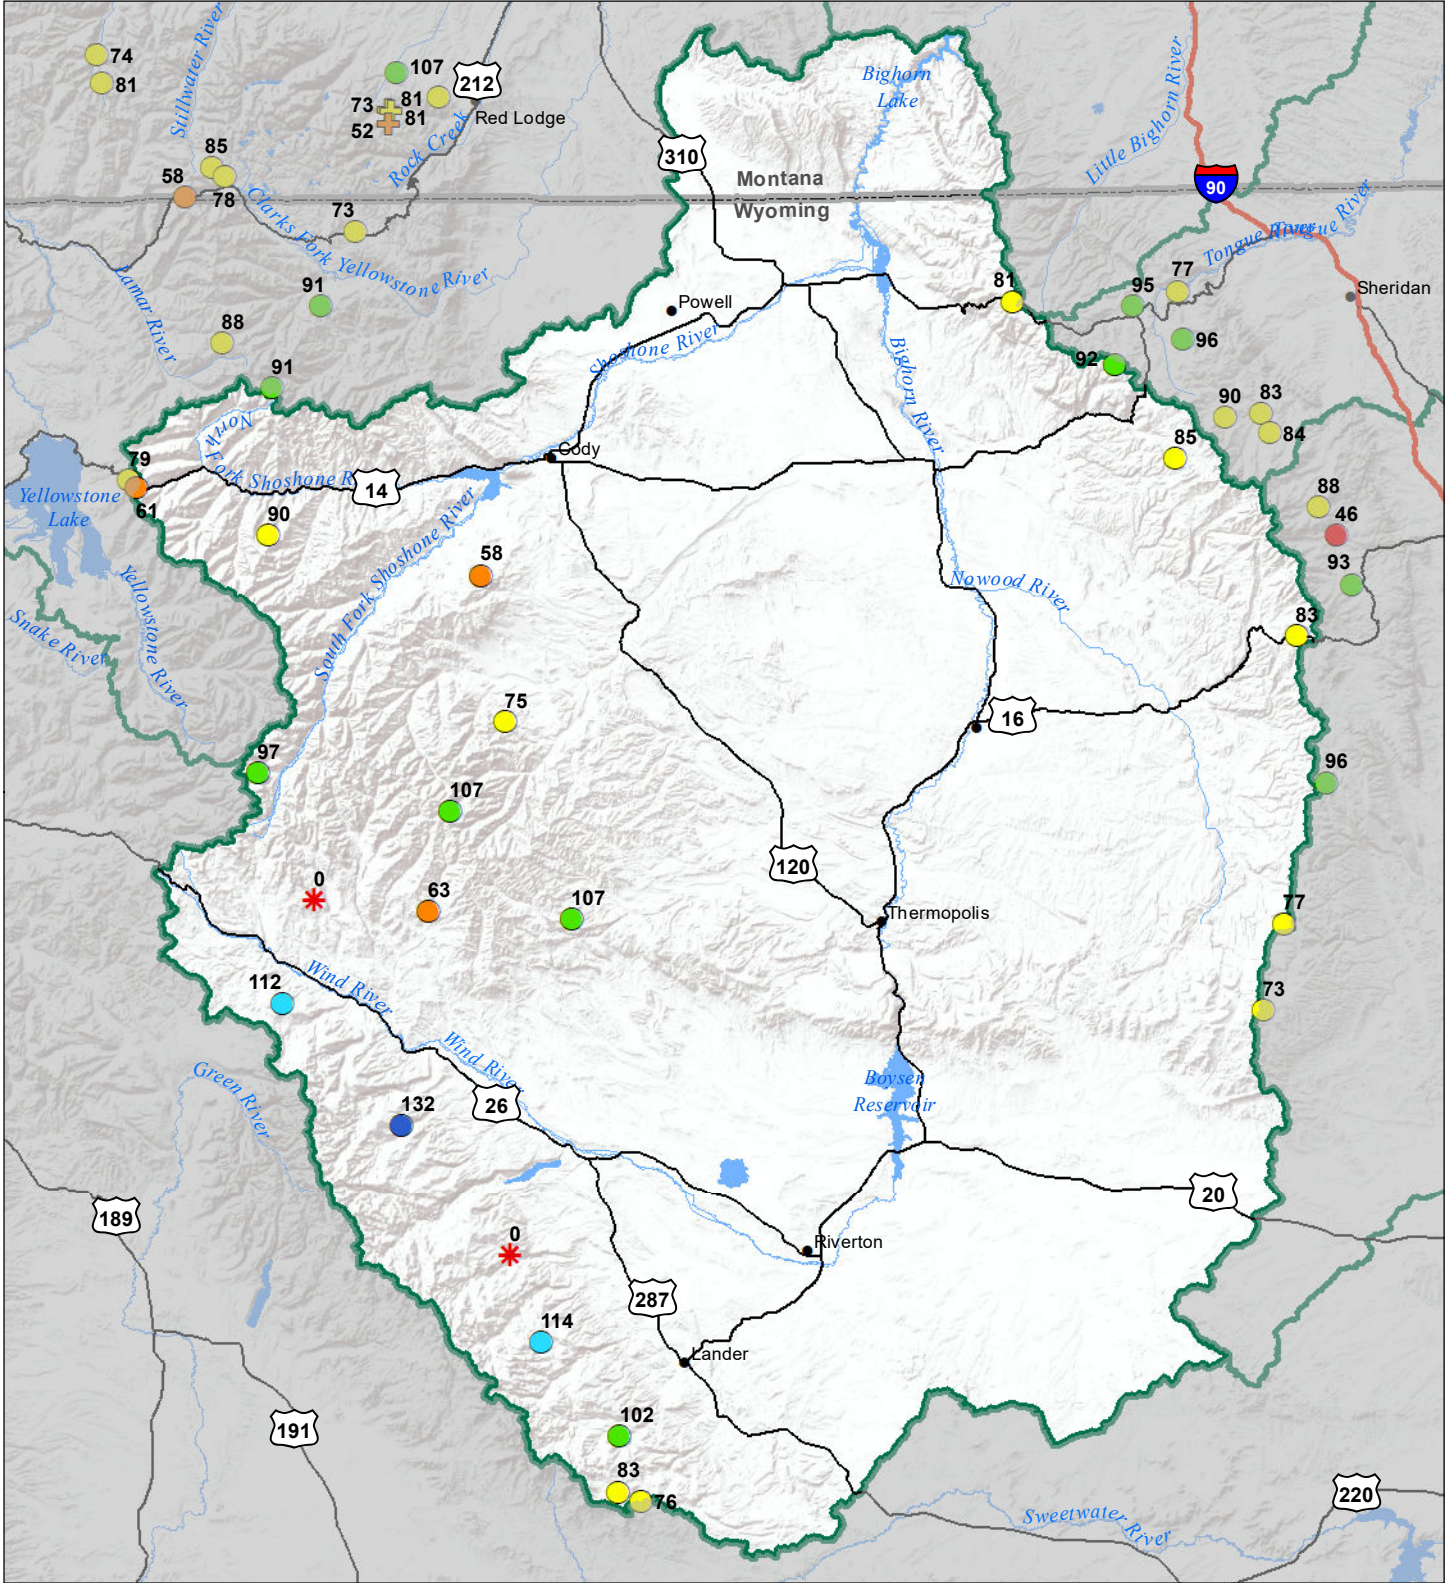

# Bighorn River Basin Snow Water Equivalent Percentage of Normal March 1, 2022

## Snow Water Equivalent Percent of Normal

### SNOTEL

- > 150%
- 131 - 150%
- 111 - 130%
- 91 - 110%
- 71 - 90%
- 51 - 70%
- 1 - 50%
- ✱ 0%

### Snowcourse

- + > 150%
- + 131 - 150%
- + 111 - 130%
- + 91 - 110%
- + 71 - 90%
- + 51 - 70%
- + 1 - 50%
- ✱ 0%