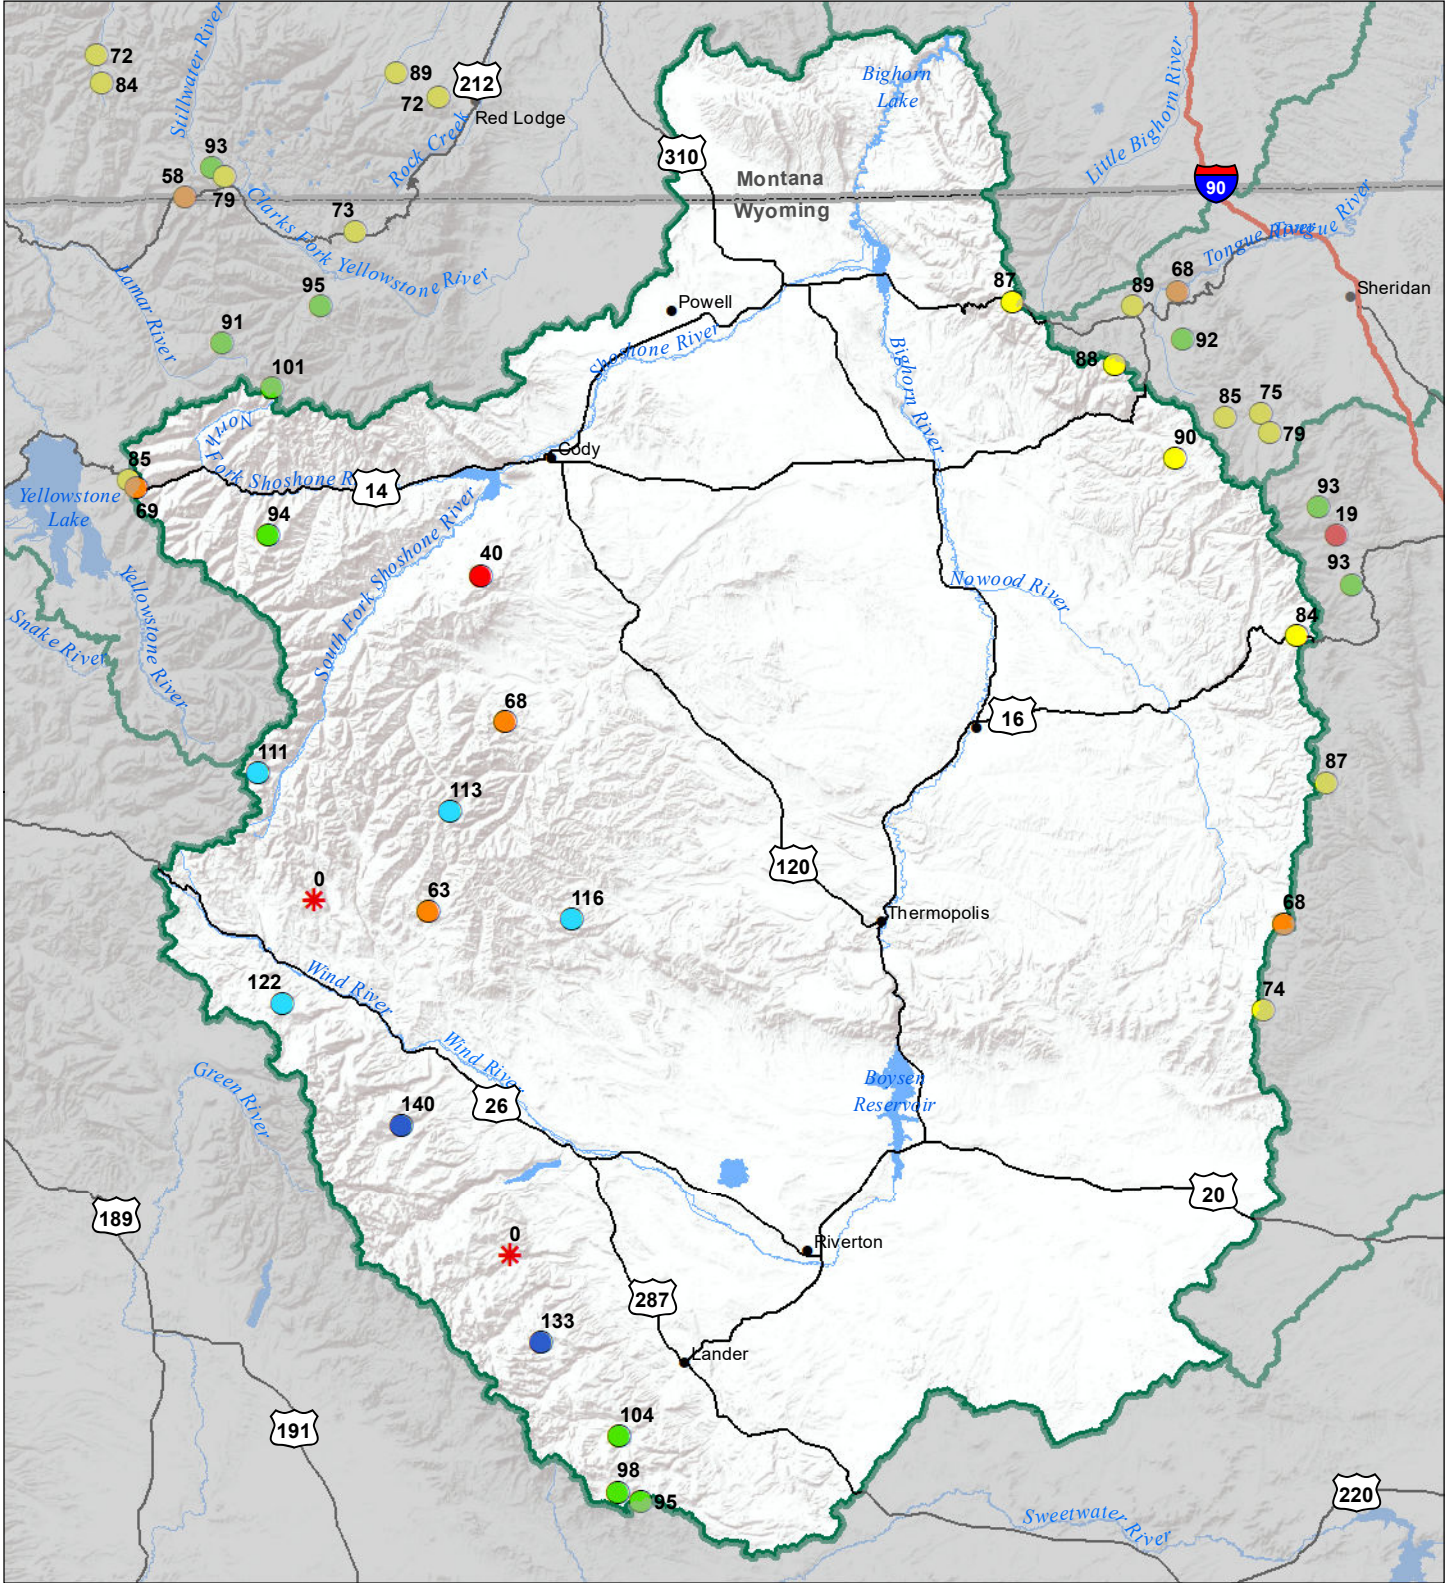

Bighorn River Basin Snow Water Equivalent Percentage of Normal February 1, 2022

Snow Water Equivalent Percent of Normal

SNOTEL

- > 150%
- 131 - 150%
- 111 - 130%
- 91 - 110%
- 71 - 90%
- 51 - 70%
- 1 - 50%
- * 0%

Snowcourse

- ⊕ > 150%
- ⊕ 131 - 150%
- ⊕ 111 - 130%
- ⊕ 91 - 110%
- ⊕ 71 - 90%
- ⊕ 51 - 70%
- ⊕ 1 - 50%
- * 0%