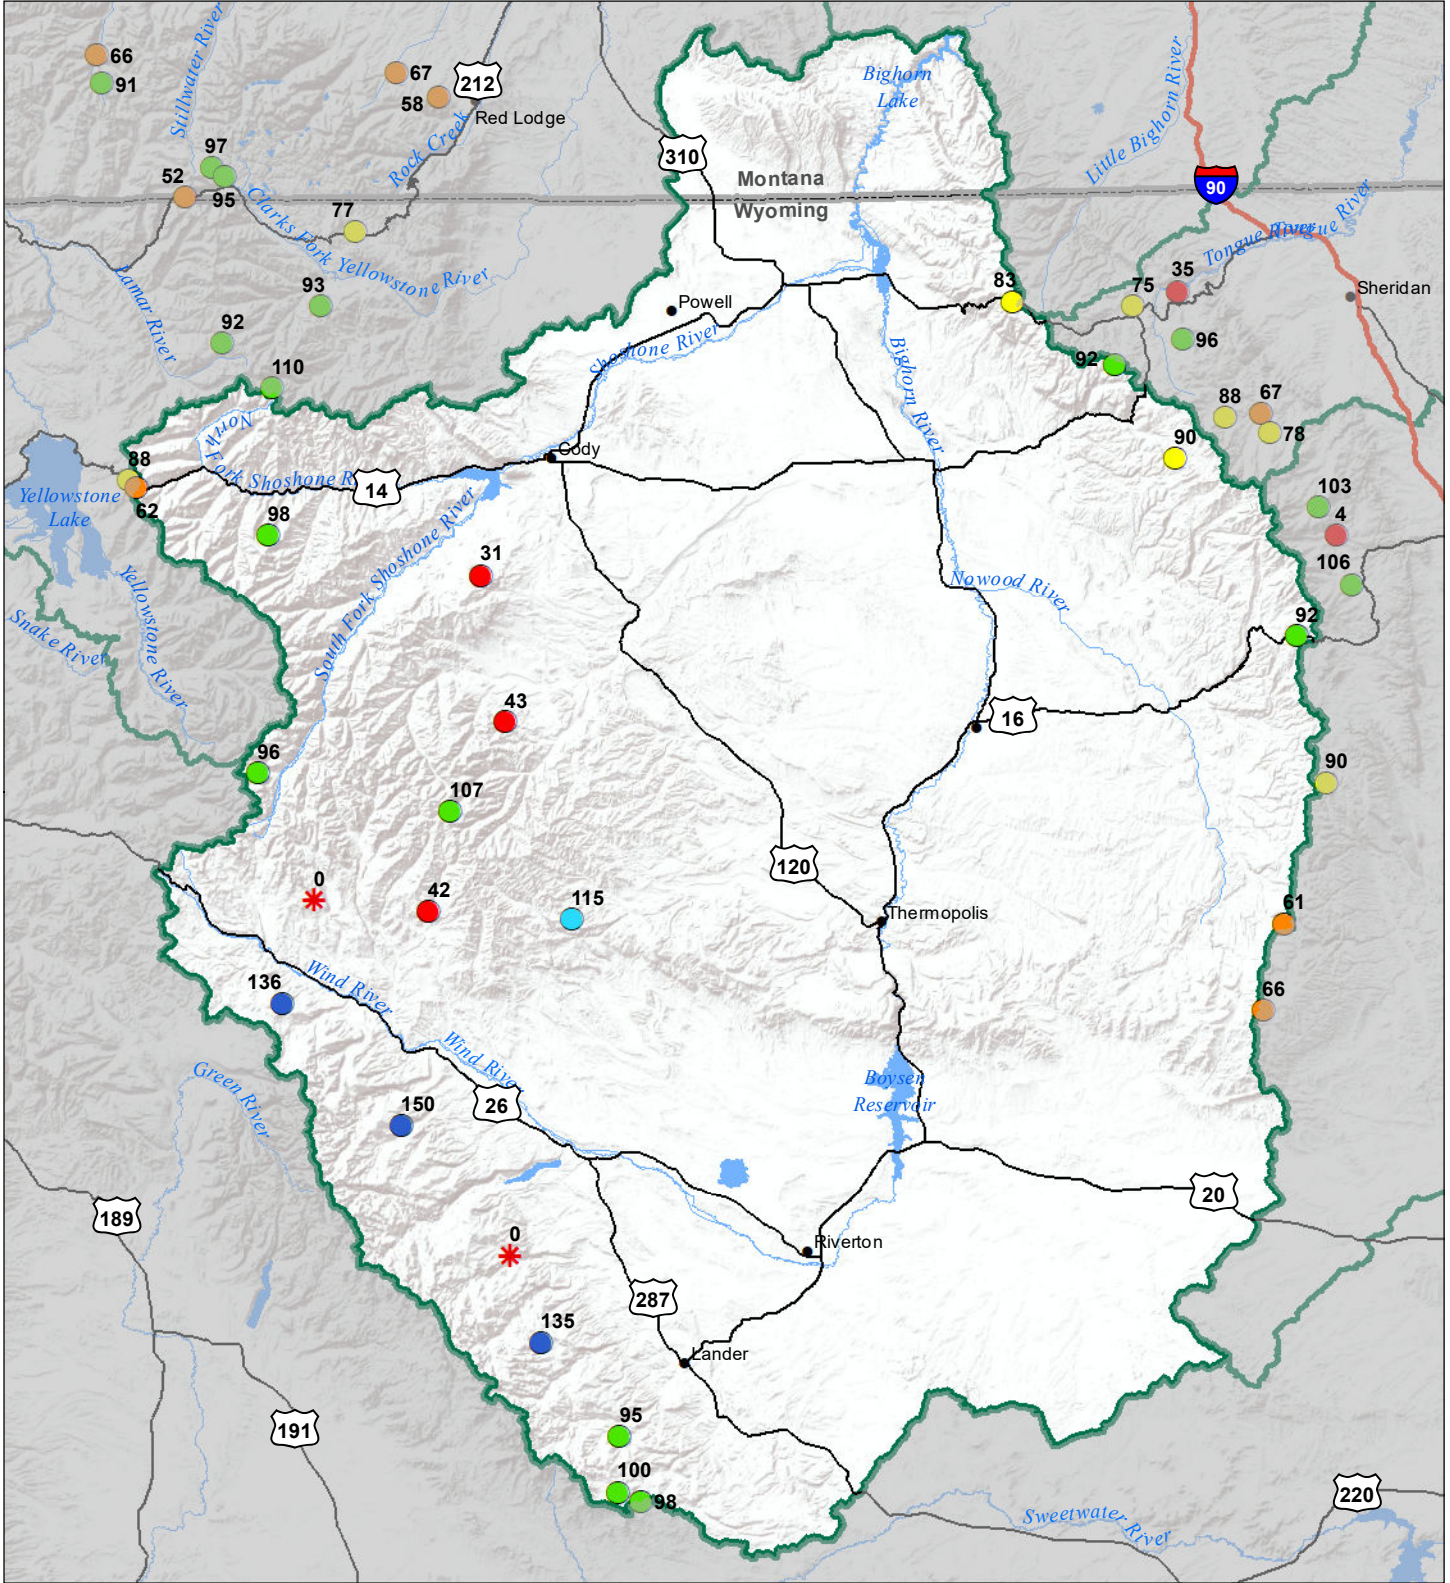

Bighorn River Basin Snow Water Equivalent Percentage of Normal January 1, 2022

Snow Water Equivalent Percent of Normal

SNOTEL

- > 150%
- 131 - 150%
- 111 - 130%
- 91 - 110%
- 71 - 90%
- 51 - 70%
- 1 - 50%
- *

Snowcourse

- ⊕ > 150%
- ⊕ 131 - 150%
- ⊕ 111 - 130%
- ⊕ 91 - 110%
- ⊕ 71 - 90%
- ⊕ 51 - 70%
- ⊕ 1 - 50%
- ⊕ *