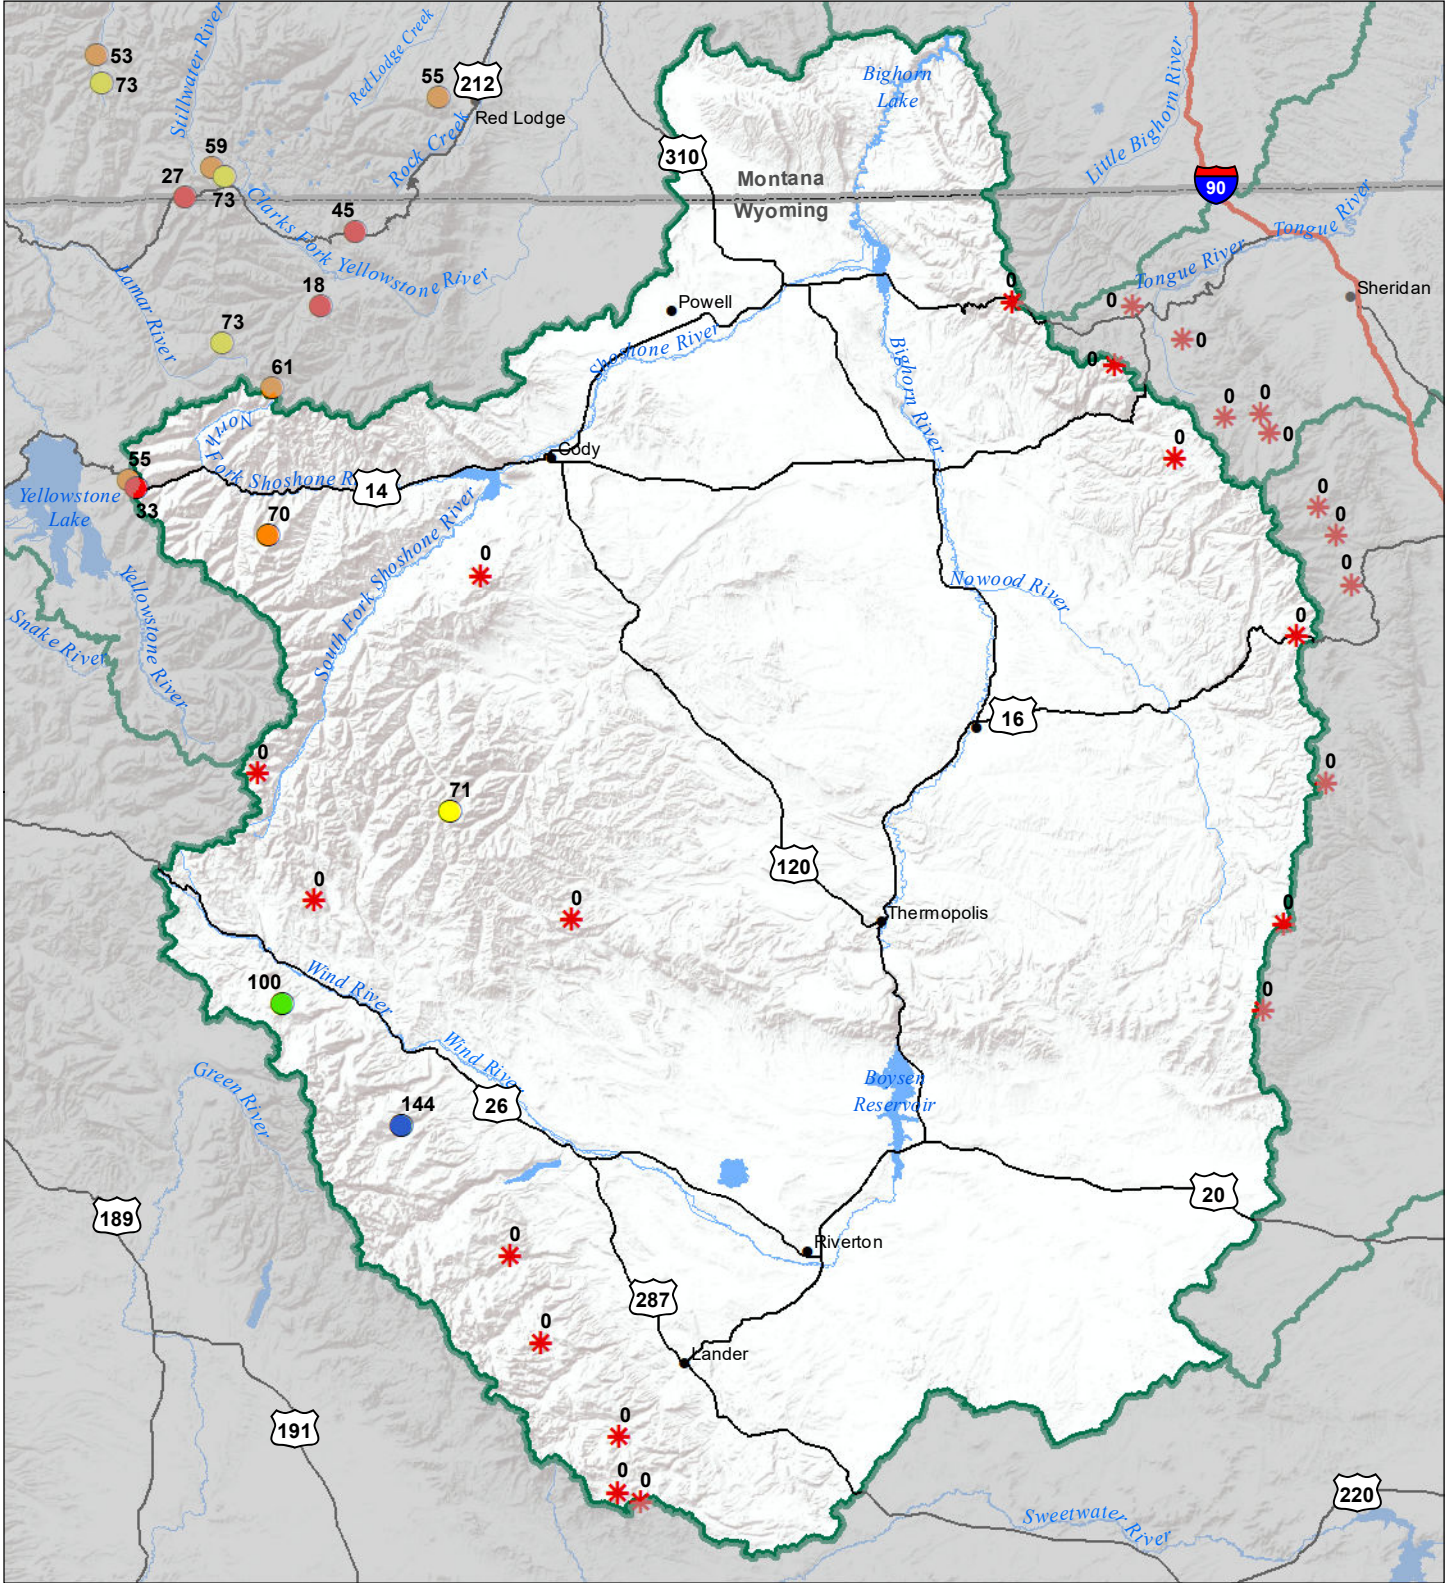

Bighorn River Basin Snow Water Equivalent Percentage of Normal December 1, 2021

Snow Water Equivalent Percent of Normal

SNOTEL

- > 150%
- 131 - 150%
- 111 - 130%
- 91 - 110%
- 71 - 90%
- 51 - 70%
- 1 - 50%
- * 0%

Snowcourse

- ✚ > 150%
- ✚ 131 - 150%
- ✚ 111 - 130%
- ✚ 91 - 110%
- ✚ 71 - 90%
- ✚ 51 - 70%
- ✚ 1 - 50%
- * 0%