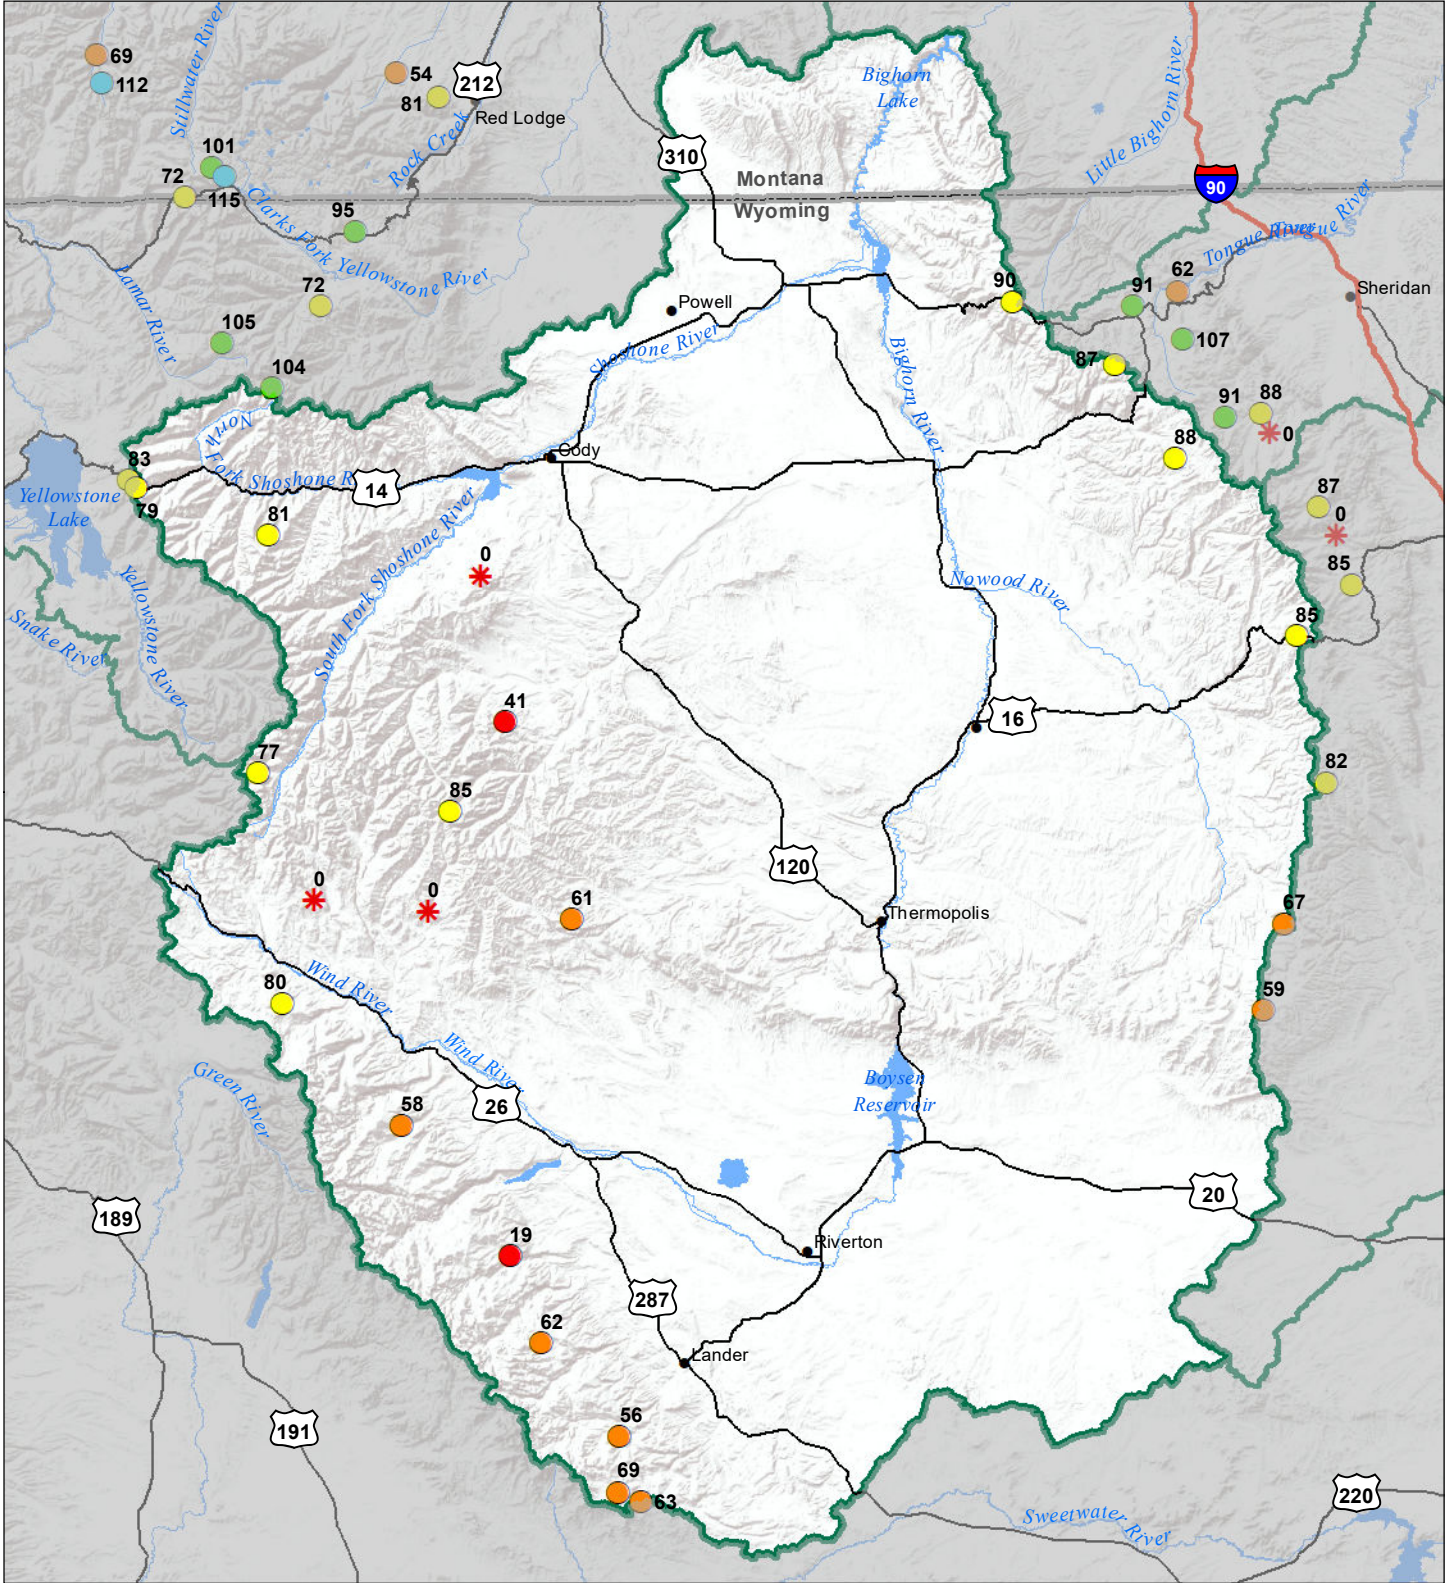

# Bighorn River Basin Snow Water Equivalent Percentage of Normal February 1, 2021

## Snow Water Equivalent Percent of Normal

### SNOTEL

- > 150%
- 131 - 150%
- 111 - 130%
- 91 - 110%
- 71 - 90%
- 51 - 70%
- 1 - 50%
- \* 0%

### Snowcourse

- ⊕ > 150%
- ⊕ 131 - 150%
- ⊕ 111 - 130%
- ⊕ 91 - 110%
- ⊕ 71 - 90%
- ⊕ 51 - 70%
- ⊕ 1 - 50%
- \* 0%