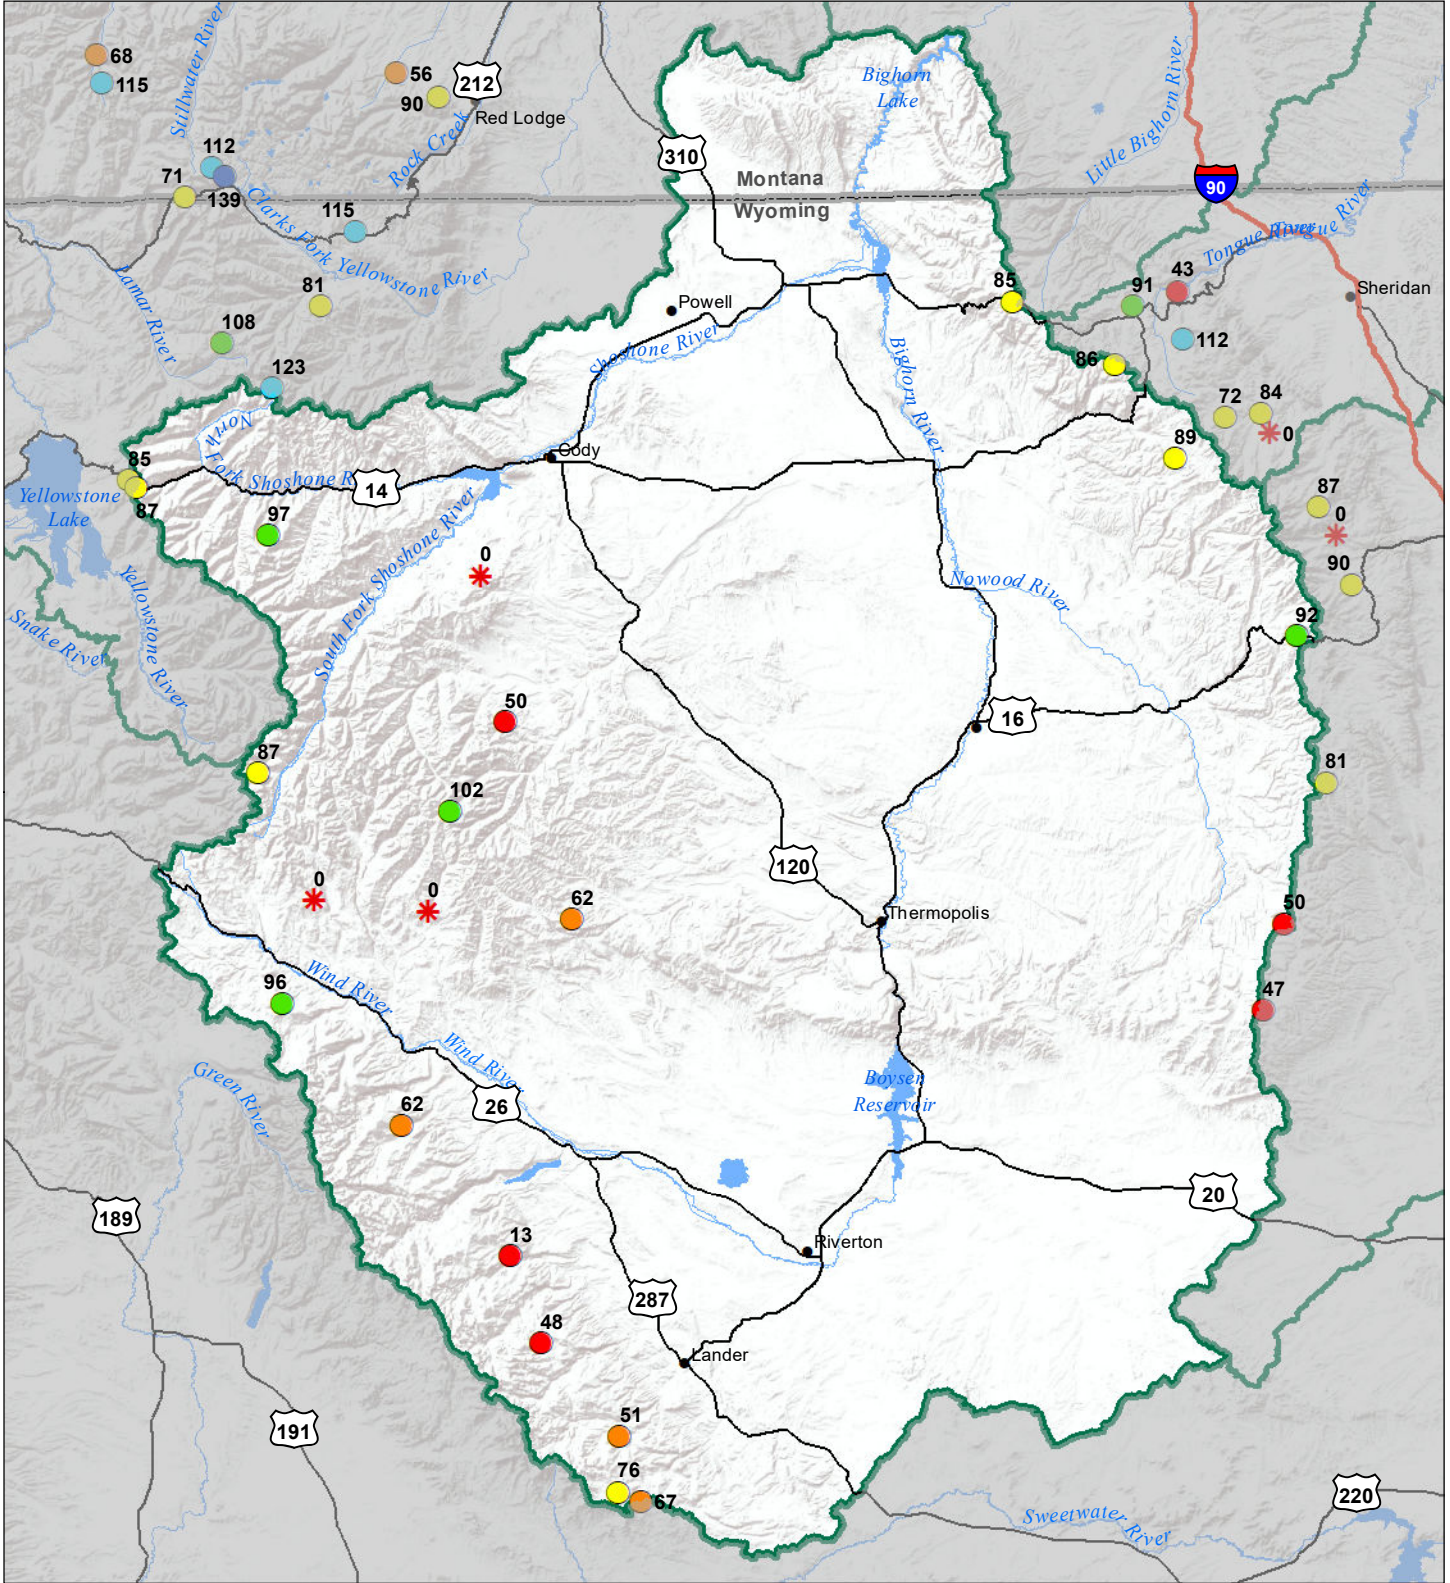

# Bighorn River Basin Snow Water Equivalent Percentage of Normal January 1, 2021

## Snow Water Equivalent Percent of Normal

### SNOTEL

- > 150%
- 131 - 150%
- 111 - 130%
- 91 - 110%
- 71 - 90%
- 51 - 70%
- 1 - 50%
- 0%

### Snowcourse

- ⊕ > 150%
- ⊕ 131 - 150%
- ⊕ 111 - 130%
- ⊕ 91 - 110%
- ⊕ 71 - 90%
- ⊕ 51 - 70%
- ⊕ 1 - 50%
- ⊕ 0%