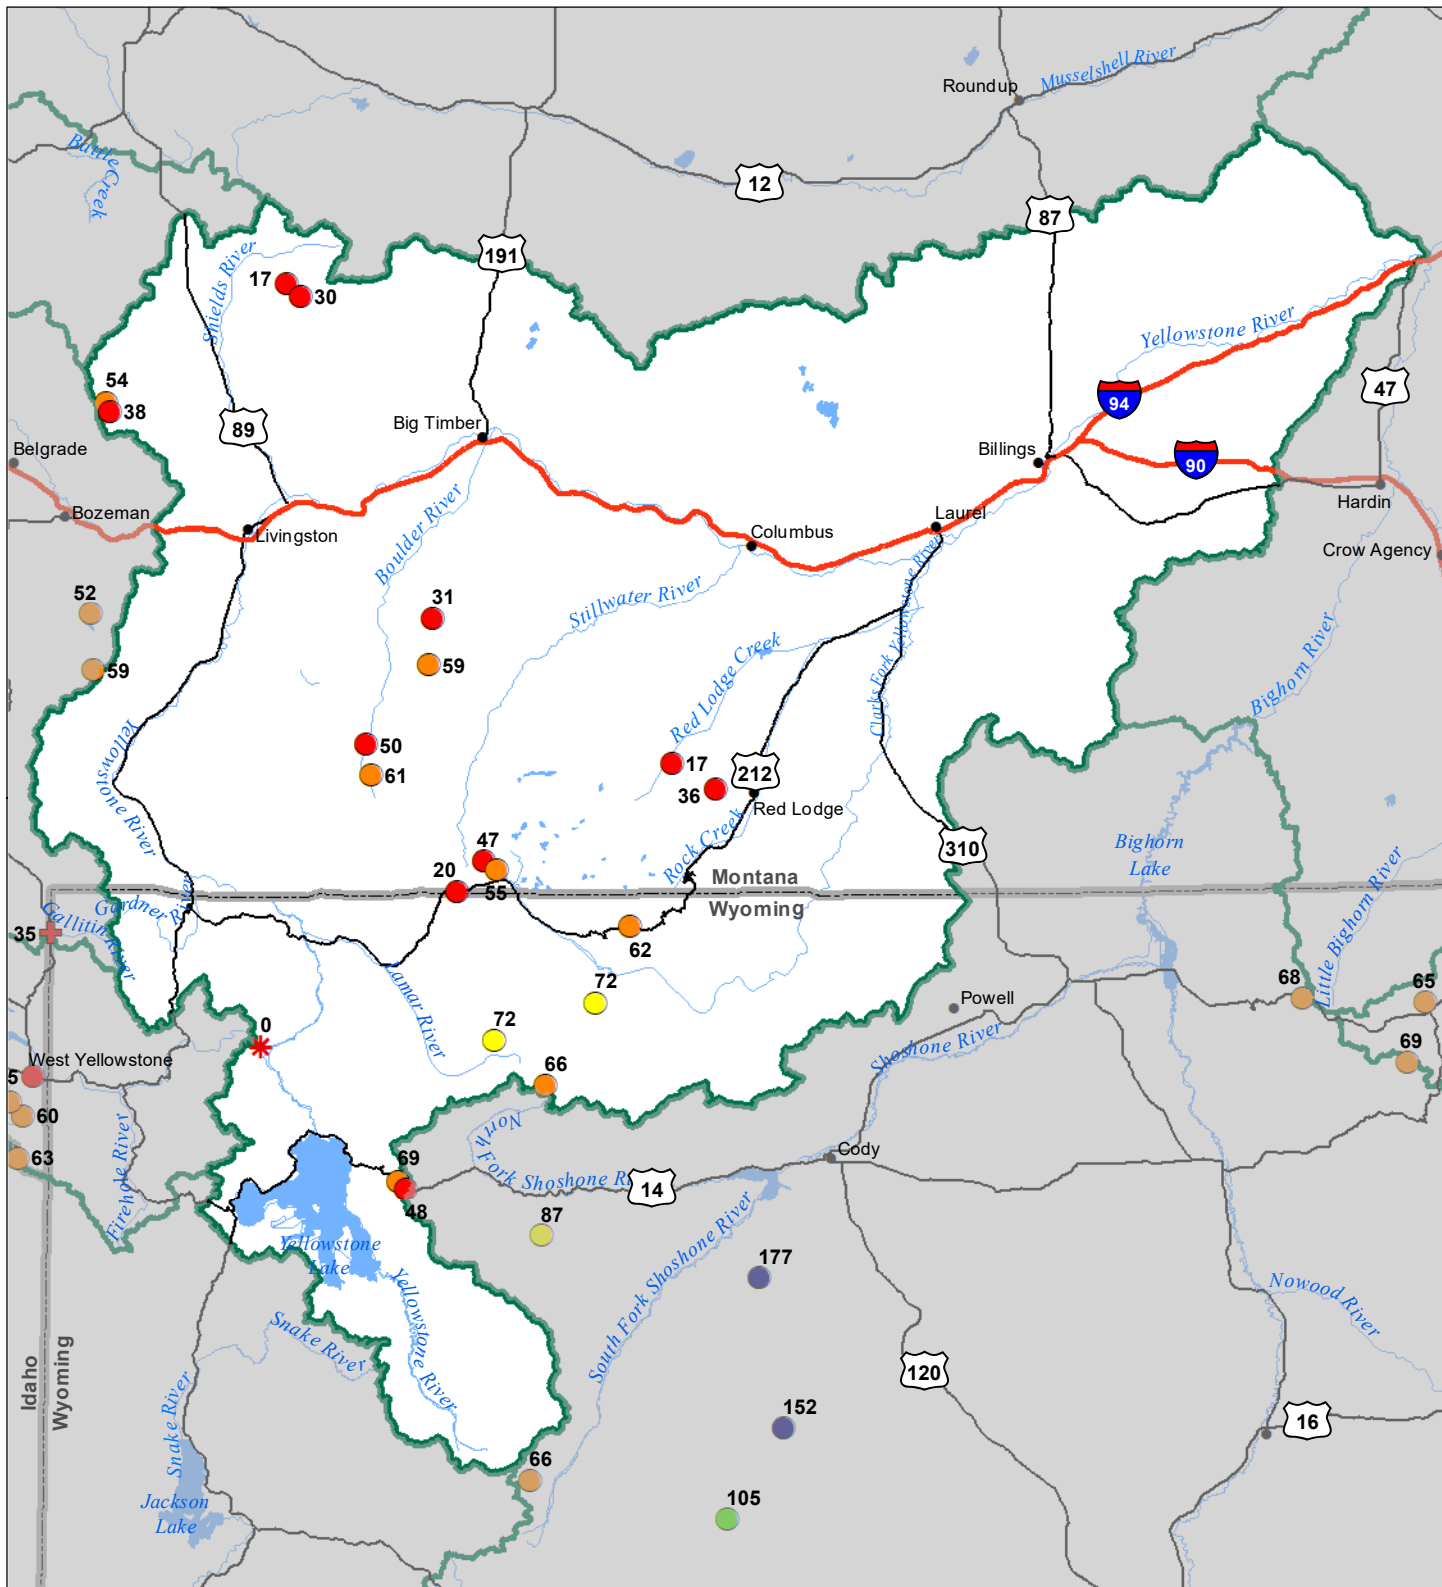

# Upper Yellowstone River Basin Snow Water Equivalent Percentage of Normal January 1, 2024

### Snow Water Equivalent Percent of Normal

**SNOTEL**

- > 150%
- 131 - 150%
- 111 - 130%
- 91 - 110%
- 71 - 90%
- 51 - 70%
- 1 - 50%
- \* 0%

**Snowcourse**

- ⊕ > 150%
- ⊕ 131 - 150%
- ⊕ 111 - 130%
- ⊕ 91 - 110%
- ⊕ 71 - 90%
- ⊕ 51 - 70%
- ⊕ 1 - 50%
- \* 0%