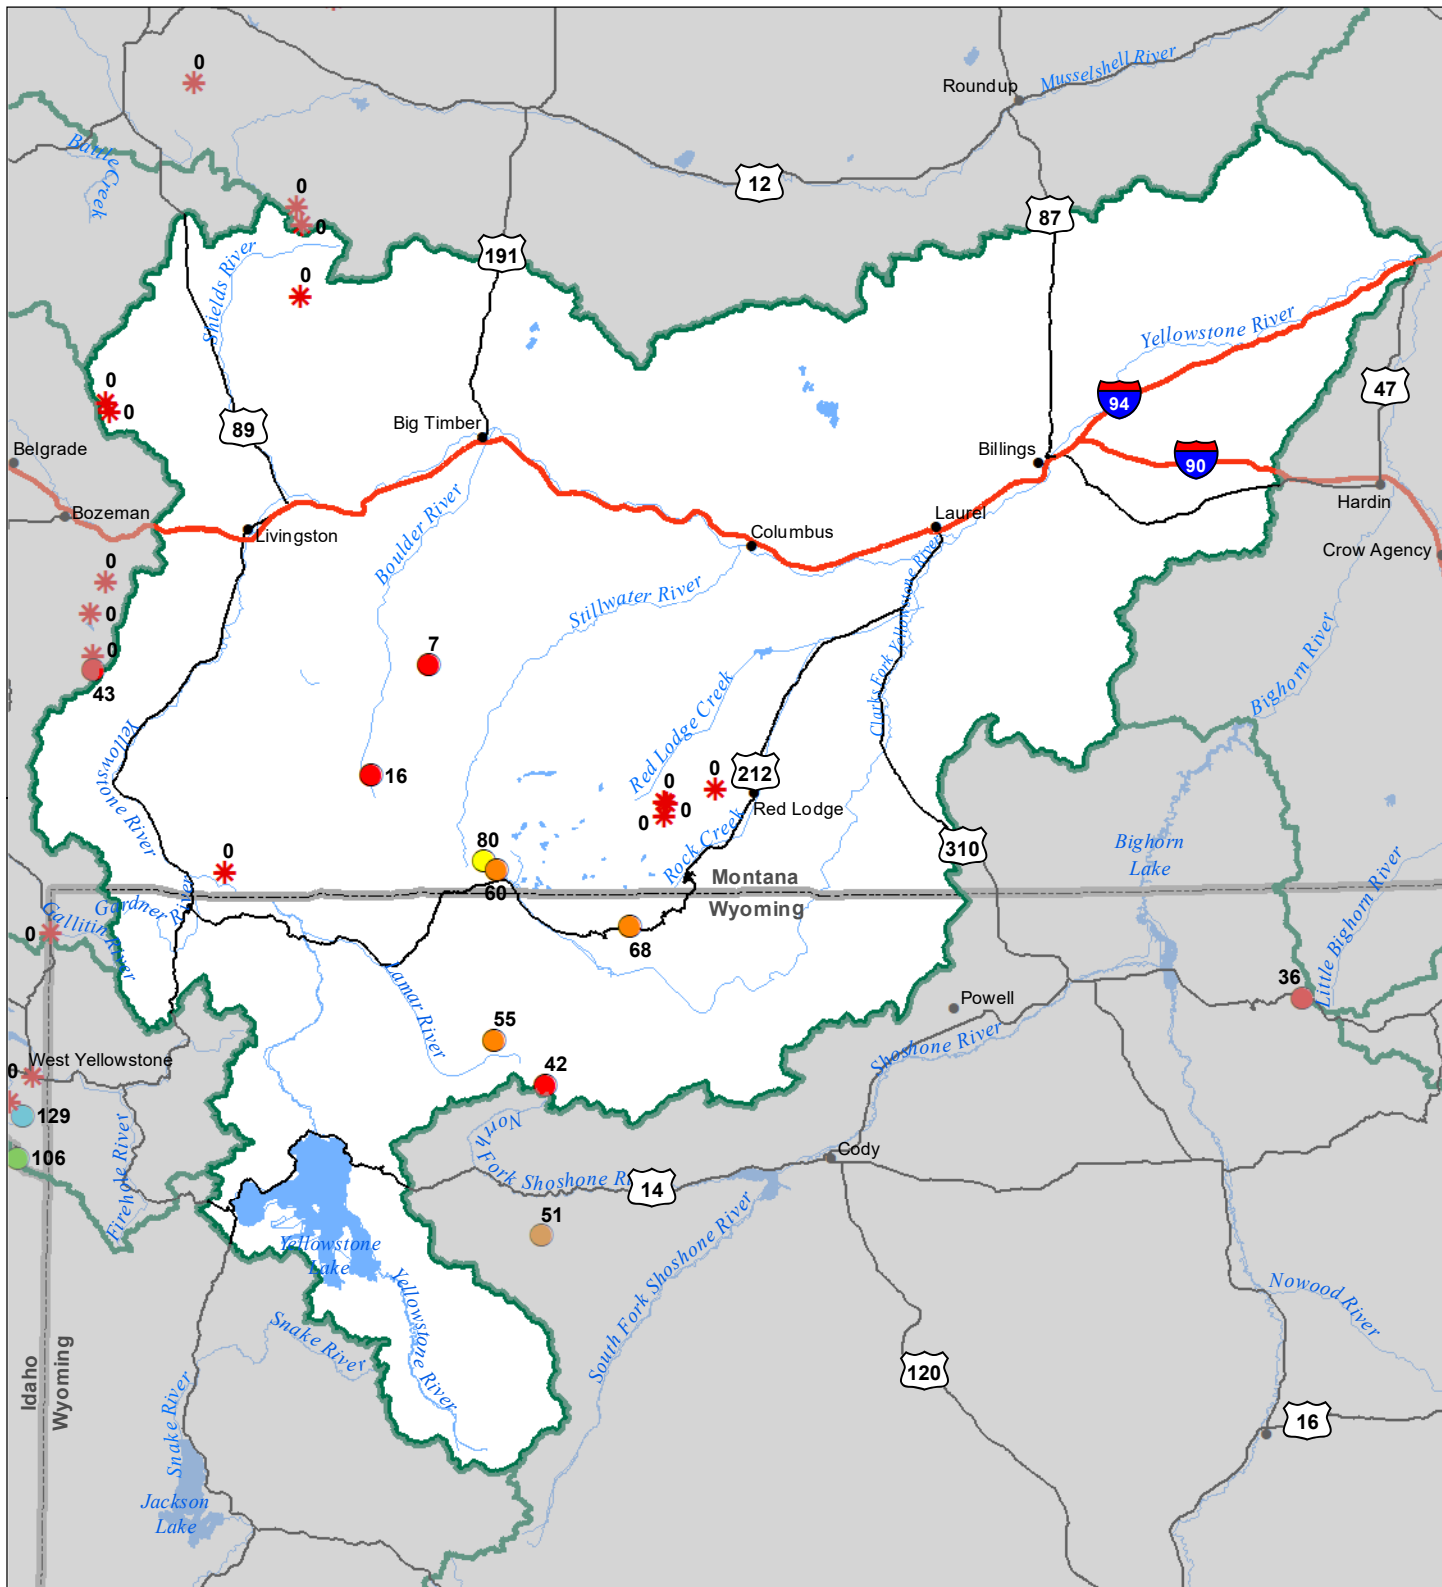

Upper Yellowstone River Basin Snow Water Equivalent Percentage of Normal June 1, 2023

Snow Water Equivalent Percent of Normal

SNOTEL

- > 150%
- 131 - 150%
- 111 - 130%
- 91 - 110%
- 71 - 90%
- 51 - 70%
- 1 - 50%
- * 0%

Snowcourse

- ⊕ > 150%
- ⊕ 131 - 150%
- ⊕ 111 - 130%
- ⊕ 91 - 110%
- ⊕ 71 - 90%
- ⊕ 51 - 70%
- ⊕ 1 - 50%
- * 0%