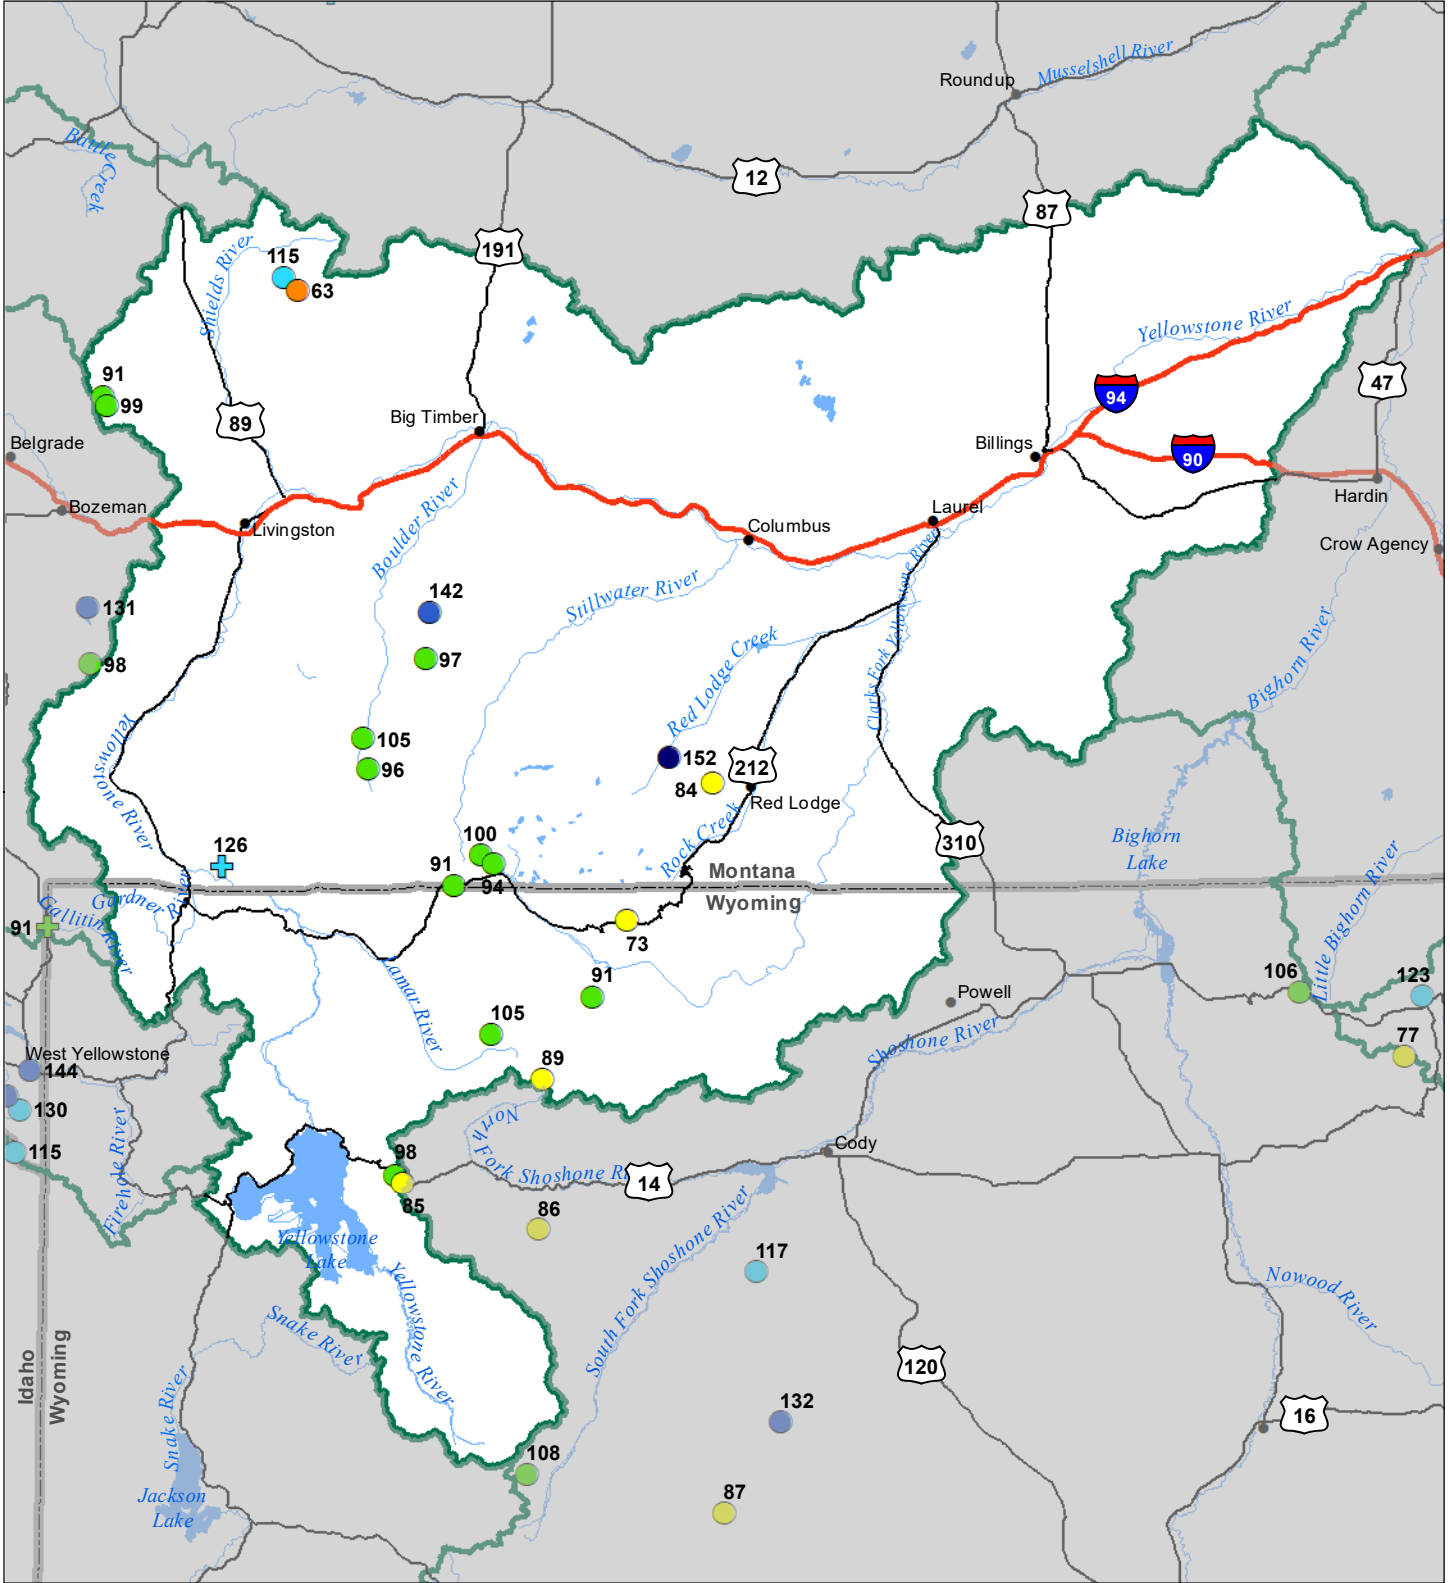

Upper Yellowstone River Basin Snow Water Equivalent Percentage of Normal February 1, 2023

Snow Water Equivalent Percent of Normal

SNOTEL

- > 150%
- 131 - 150%
- 111 - 130%
- 91 - 110%
- 71 - 90%
- 51 - 70%
- 1 - 50%
- *

Snowcourse

- ⊕ > 150%
- ⊕ 131 - 150%
- ⊕ 111 - 130%
- ⊕ 91 - 110%
- ⊕ 71 - 90%
- ⊕ 51 - 70%
- ⊕ 1 - 50%
- ⊕ *