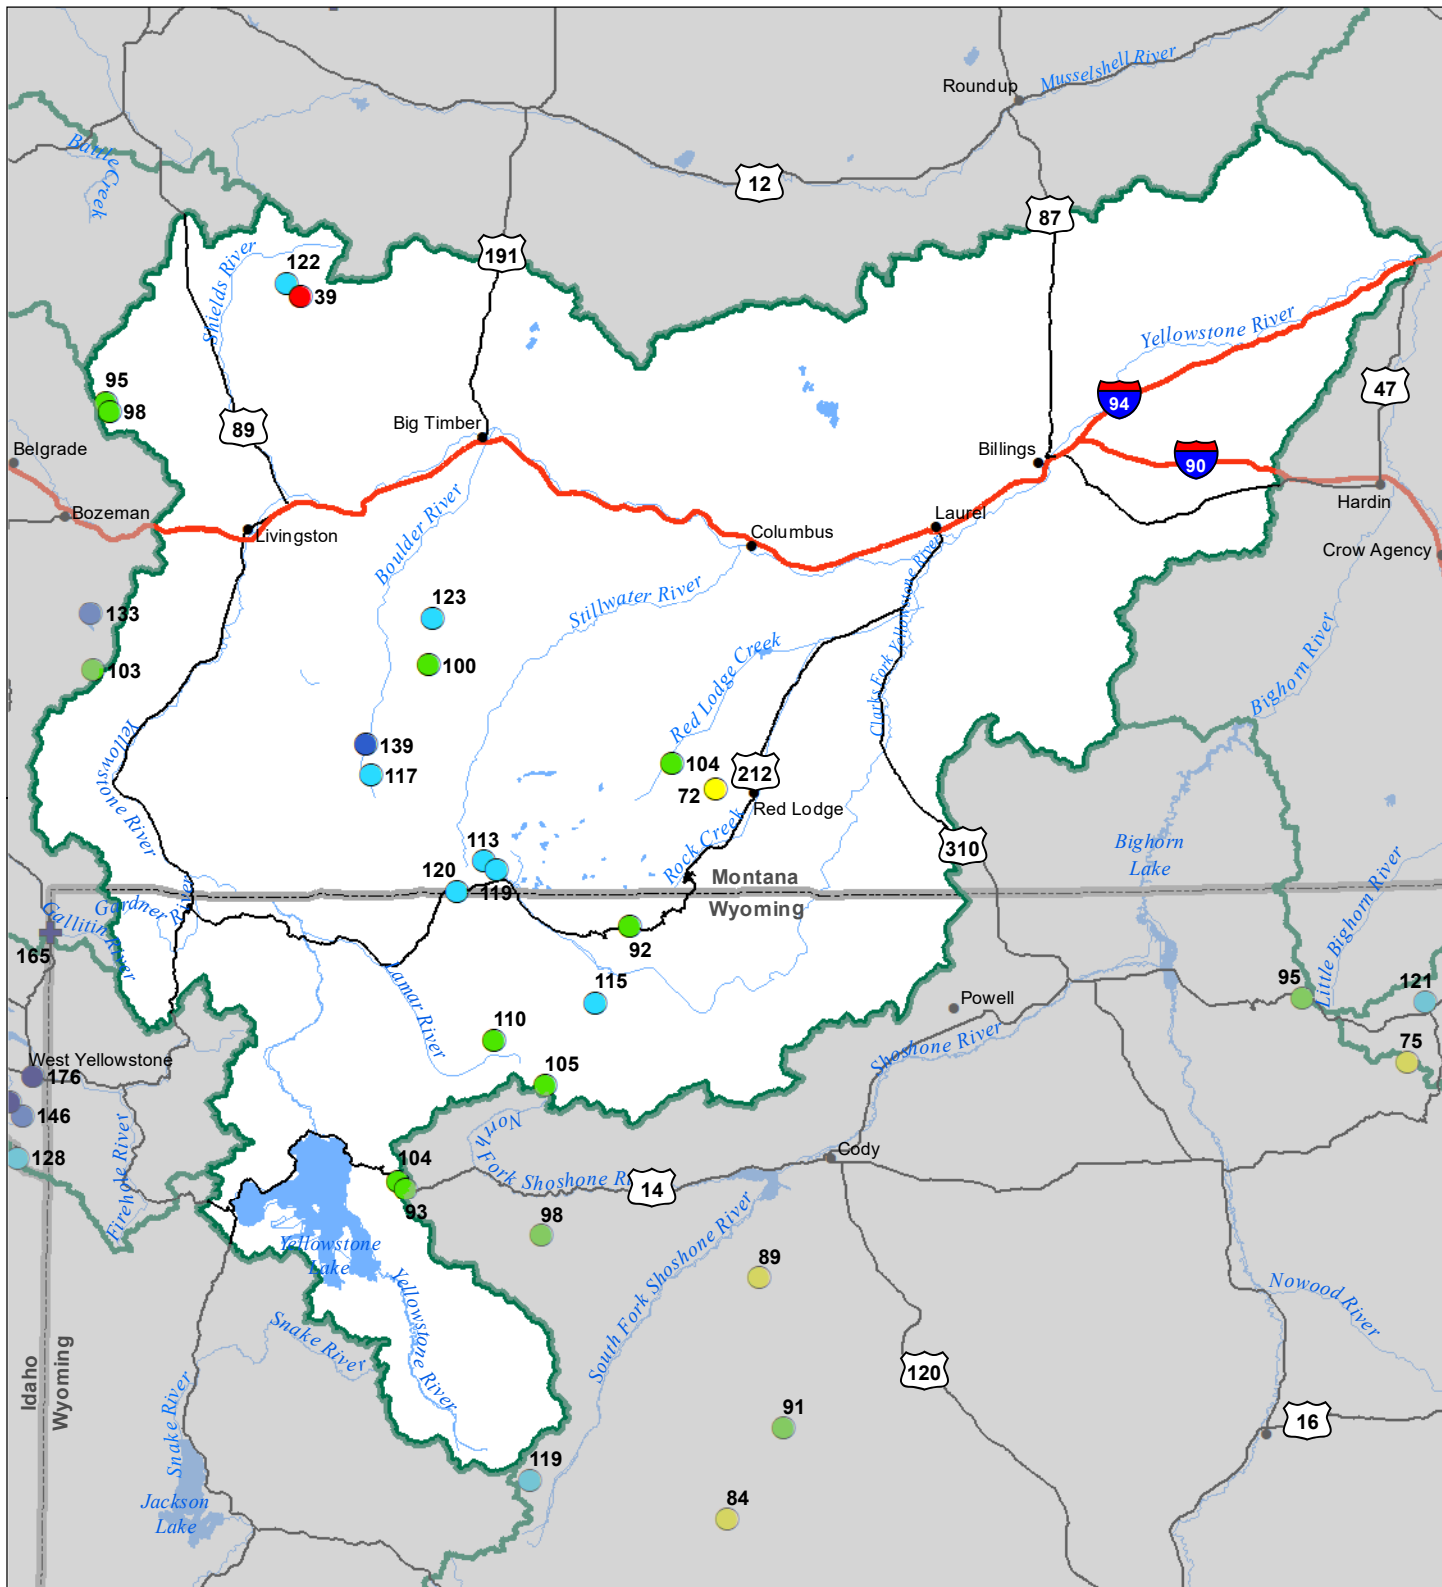

Upper Yellowstone River Basin Snow Water Equivalent Percentage of Normal January 1, 2023

Snow Water Equivalent Percent of Normal

SNOTEL

- > 150%
- 131 - 150%
- 111 - 130%
- 91 - 110%
- 71 - 90%
- 51 - 70%
- 1 - 50%
- *

Snowcourse

- ⊕ > 150%
- ⊕ 131 - 150%
- ⊕ 111 - 130%
- ⊕ 91 - 110%
- ⊕ 71 - 90%
- ⊕ 51 - 70%
- ⊕ 1 - 50%
- ⊕ *