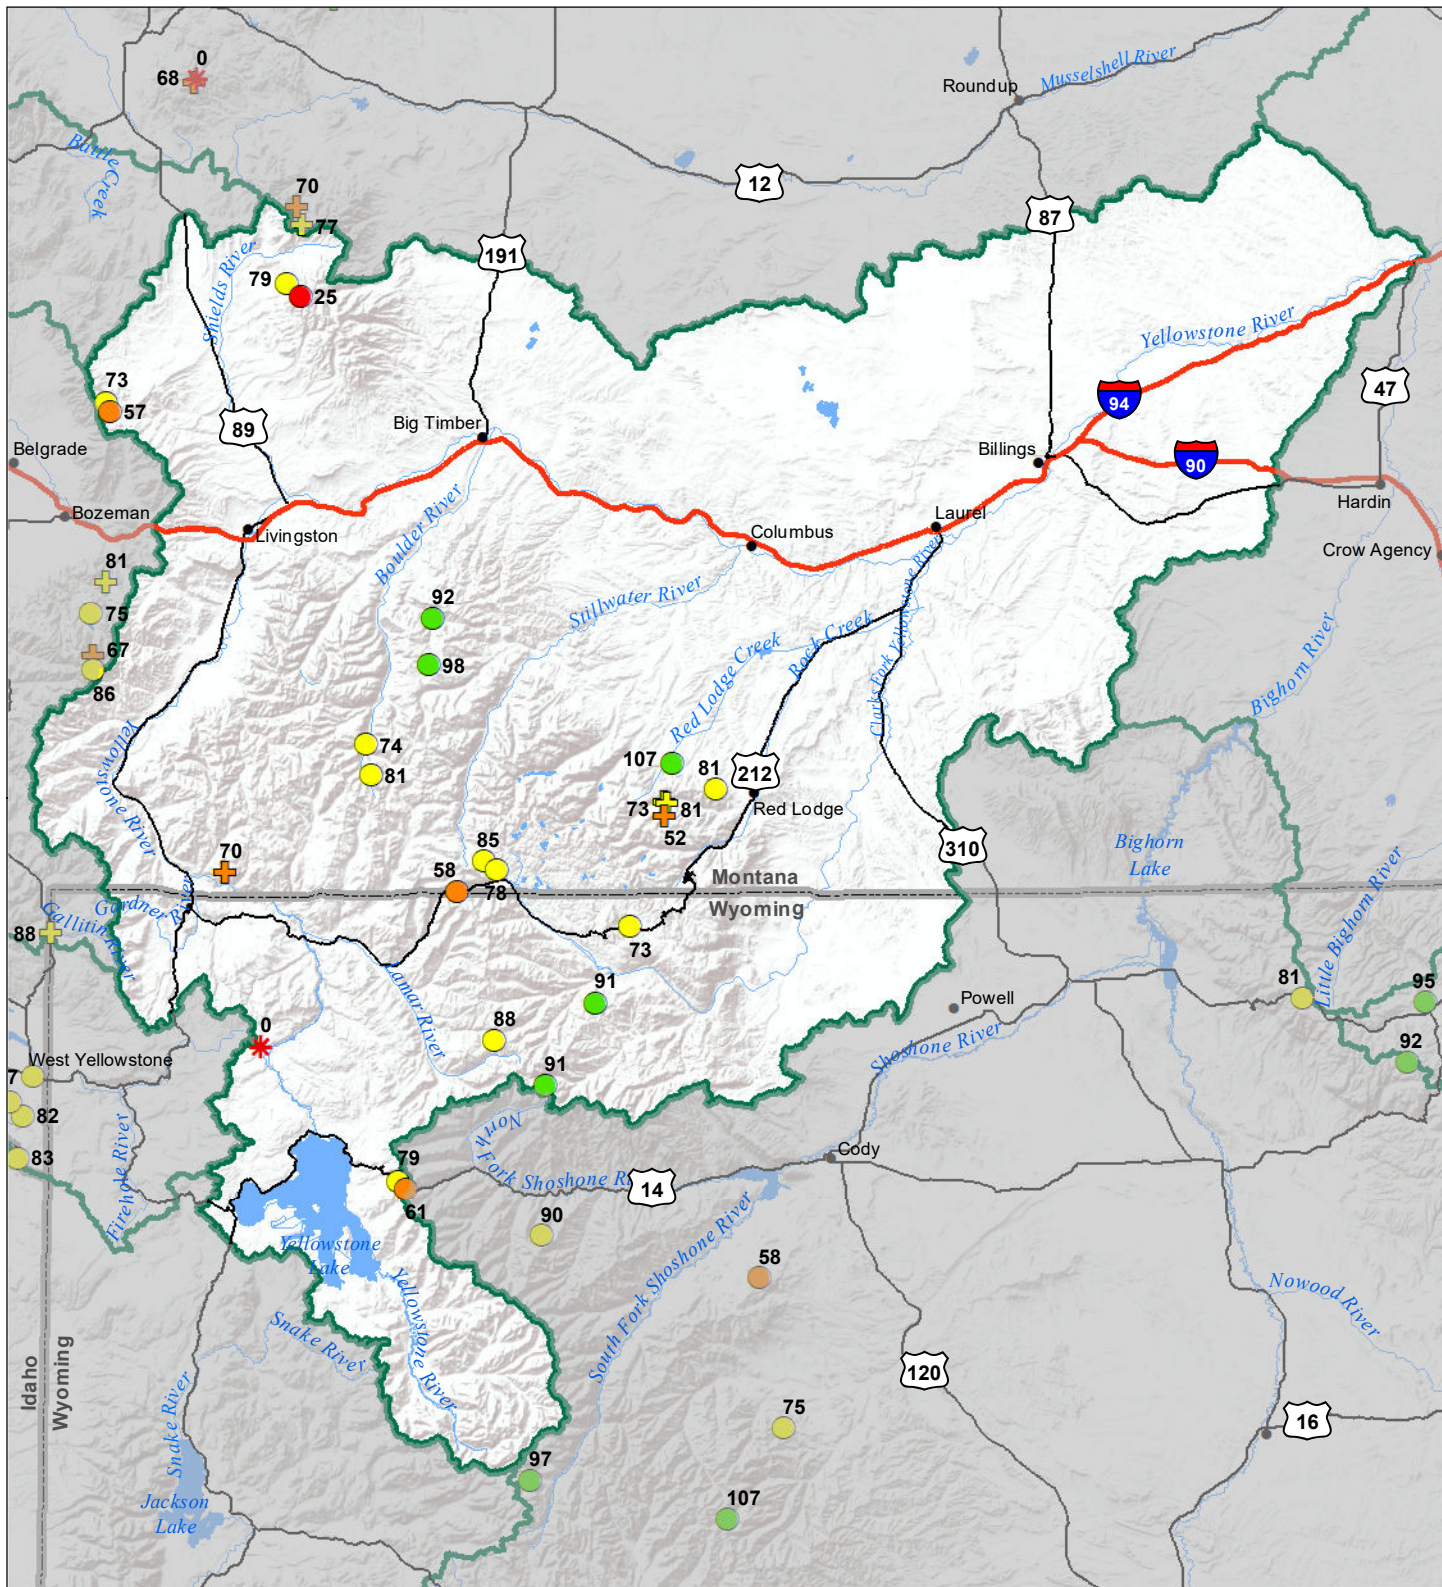

# Upper Yellowstone River Basin Snow Water Equivalent Percentage of Normal March 1, 2022

### Snow Water Equivalent Percent of Normal

**SNOTEL**

- > 150%
- 131 - 150%
- 111 - 130%
- 91 - 110%
- 71 - 90%
- 51 - 70%
- 1 - 50%
- \* 0%

**Snowcourse**

- ⊕ > 150%
- ⊕ 131 - 150%
- ⊕ 111 - 130%
- ⊕ 91 - 110%
- ⊕ 71 - 90%
- ⊕ 51 - 70%
- ⊕ 1 - 50%
- \* 0%