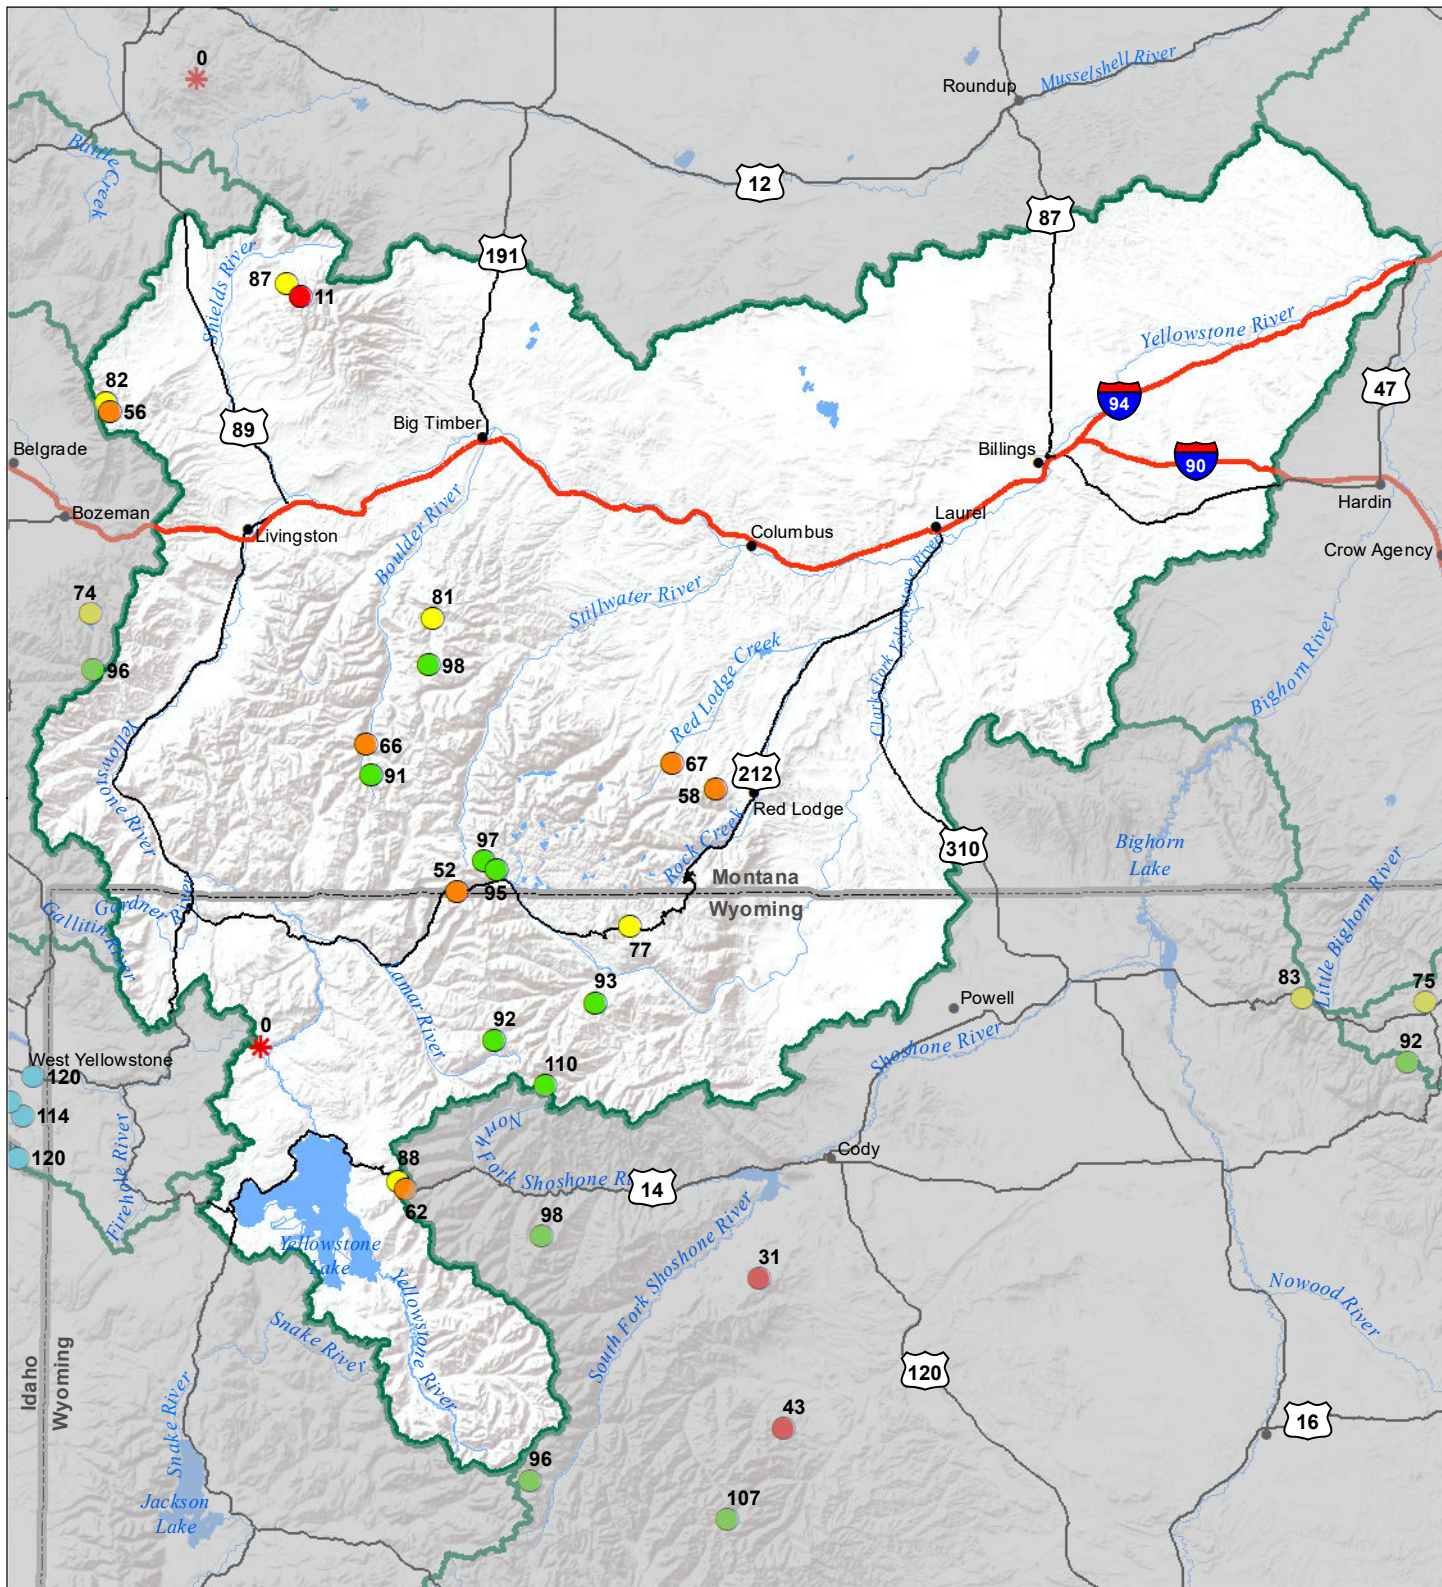

Upper Yellowstone River Basin Snow Water Equivalent Percentage of Normal January 1, 2022

Snow Water Equivalent Percent of Normal

SNOTEL

- > 150%
- 131 - 150%
- 111 - 130%
- 91 - 110%
- 71 - 90%
- 51 - 70%
- 1 - 50%
- * 0%

Snowcourse

- ⊕ > 150%
- ⊕ 131 - 150%
- ⊕ 111 - 130%
- ⊕ 91 - 110%
- ⊕ 71 - 90%
- ⊕ 51 - 70%
- ⊕ 1 - 50%
- * 0%