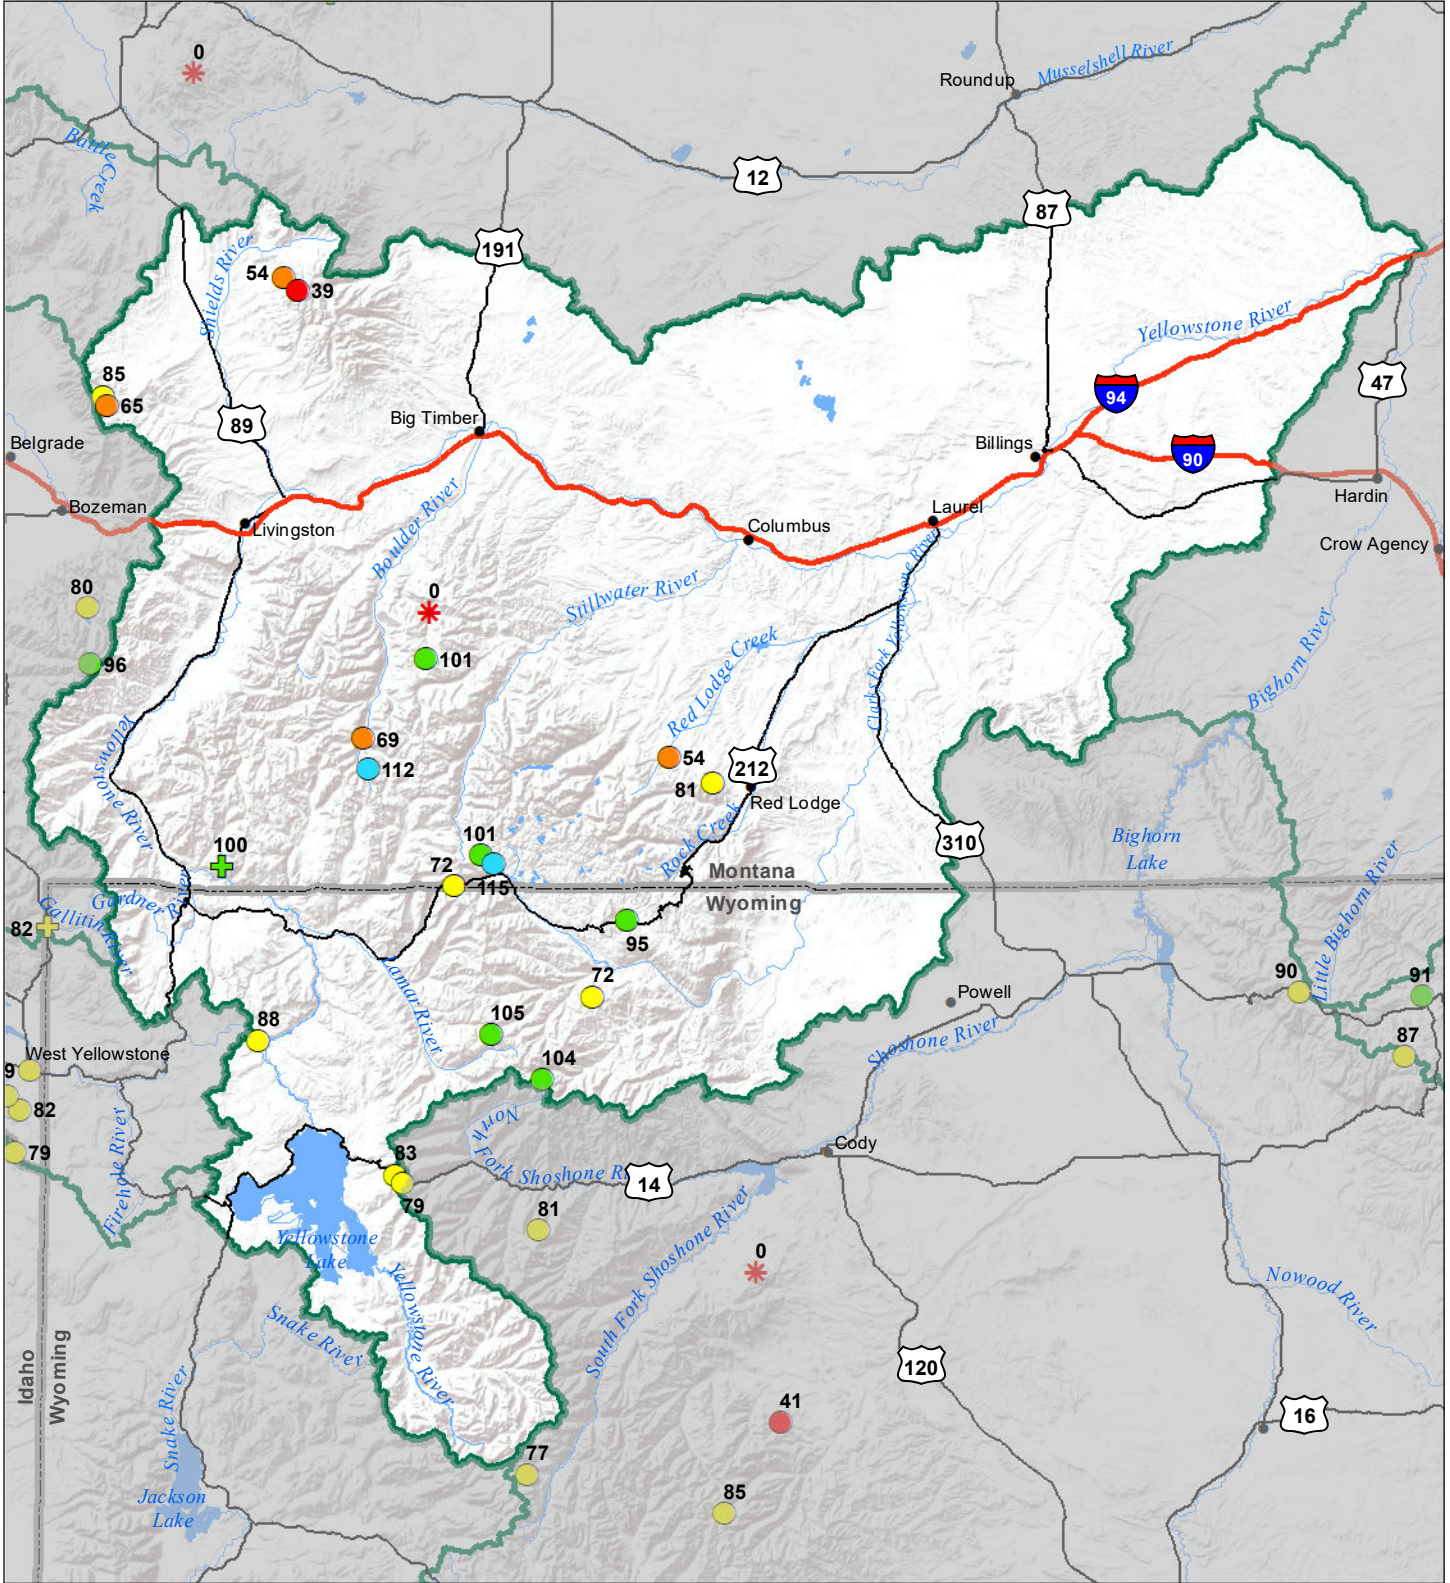

# Upper Yellowstone River Basin Snow Water Equivalent Percentage of Normal February 1, 2021

### Snow Water Equivalent Percent of Normal

#### SNOTEL

- > 150%
- 131 - 150%
- 111 - 130%
- 91 - 110%
- 71 - 90%
- 51 - 70%
- 1 - 50%
- \* 0%

#### Snowcourse

- ⊕ > 150%
- ⊕ 131 - 150%
- ⊕ 111 - 130%
- ⊕ 91 - 110%
- ⊕ 71 - 90%
- ⊕ 51 - 70%
- ⊕ 1 - 50%
- \* 0%