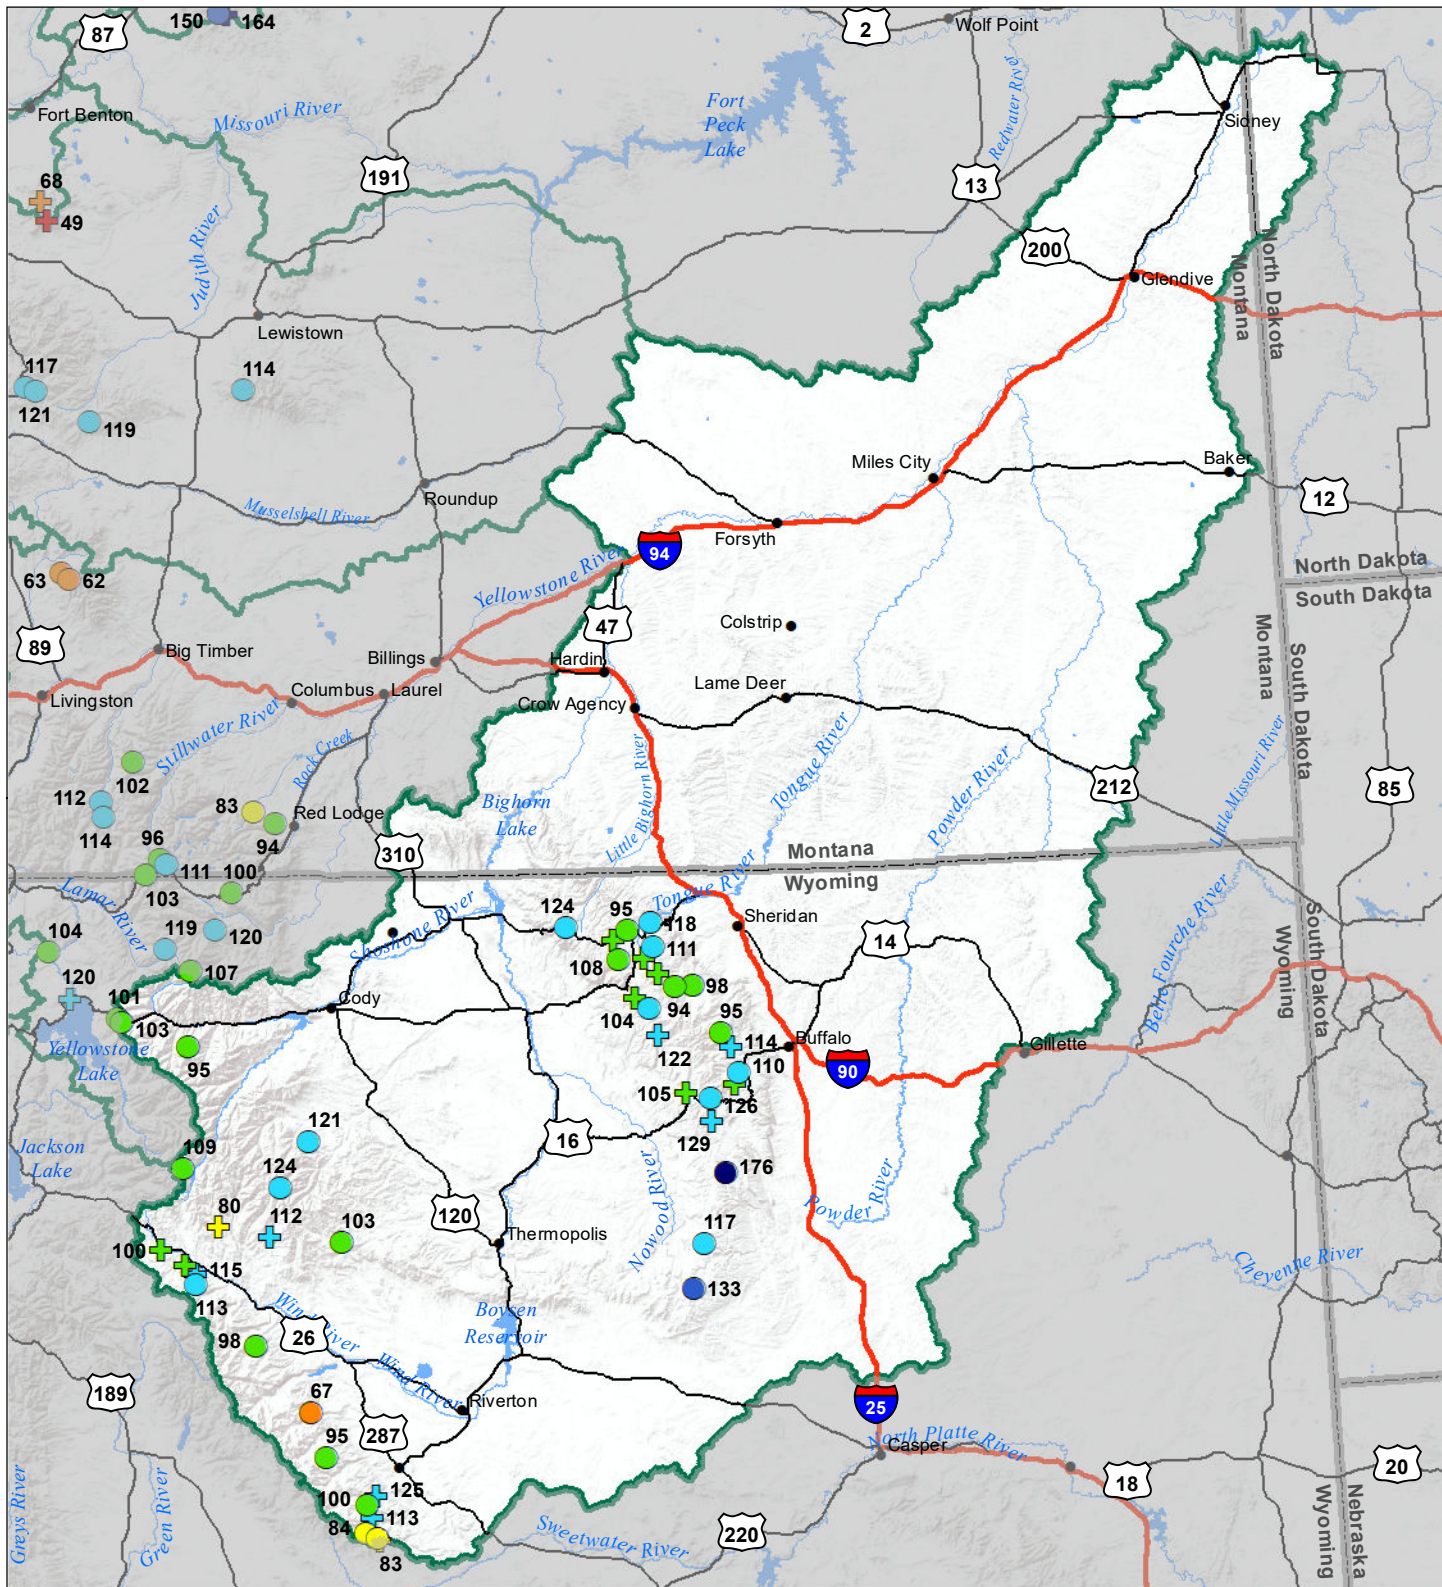

Lower Yellowstone River Basin Snow Water Equivalent Percentage of Normal February 1, 2020

Snow Water Equivalent Percent of Normal

SNOTEL

- > 150%
- 131 - 150%
- 111 - 130%
- 91 - 110%
- 71 - 90%
- 51 - 70%
- 1 - 50%
- * 0%

Snowcourse

- ⊕ > 150%
- ⊕ 131 - 150%
- ⊕ 111 - 130%
- ⊕ 91 - 110%
- ⊕ 71 - 90%
- ⊕ 51 - 70%
- ⊕ 1 - 50%
- * 0%