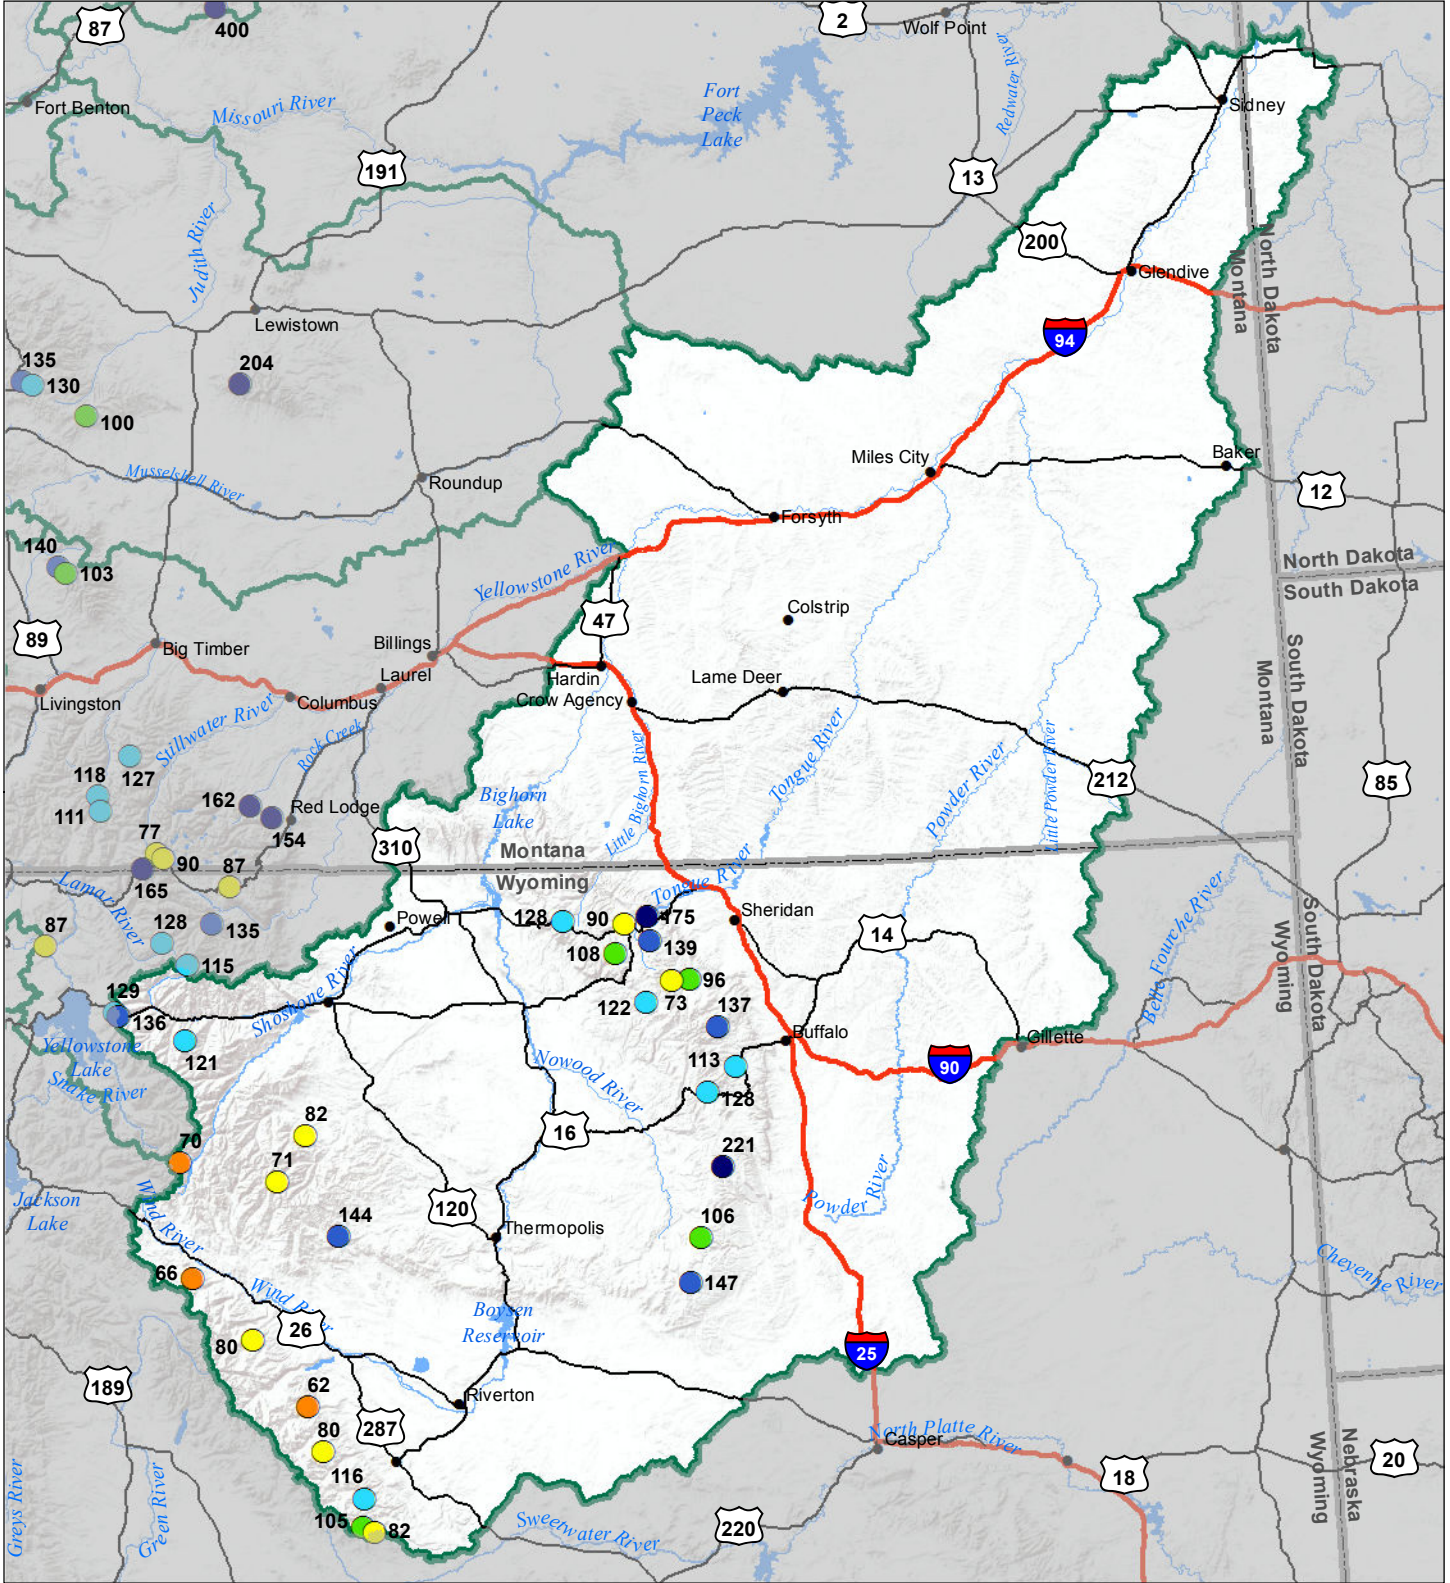

# Lower Yellowstone River Basin Snow Water Equivalent Percentage of Normal December 1, 2018

### Snow Water Equivalent Percent of Normal

**SNOTEL**

- > 150%
- 131 - 150%
- 111 - 130%
- 91 - 110%
- 71 - 90%
- 51 - 70%
- 1 - 50%
- \*

**Snowcourse**

- ⊕ > 150%
- ⊕ 131 - 150%
- ⊕ 111 - 130%
- ⊕ 91 - 110%
- ⊕ 71 - 90%
- ⊕ 51 - 70%
- ⊕ 1 - 50%
- ⊕ \*