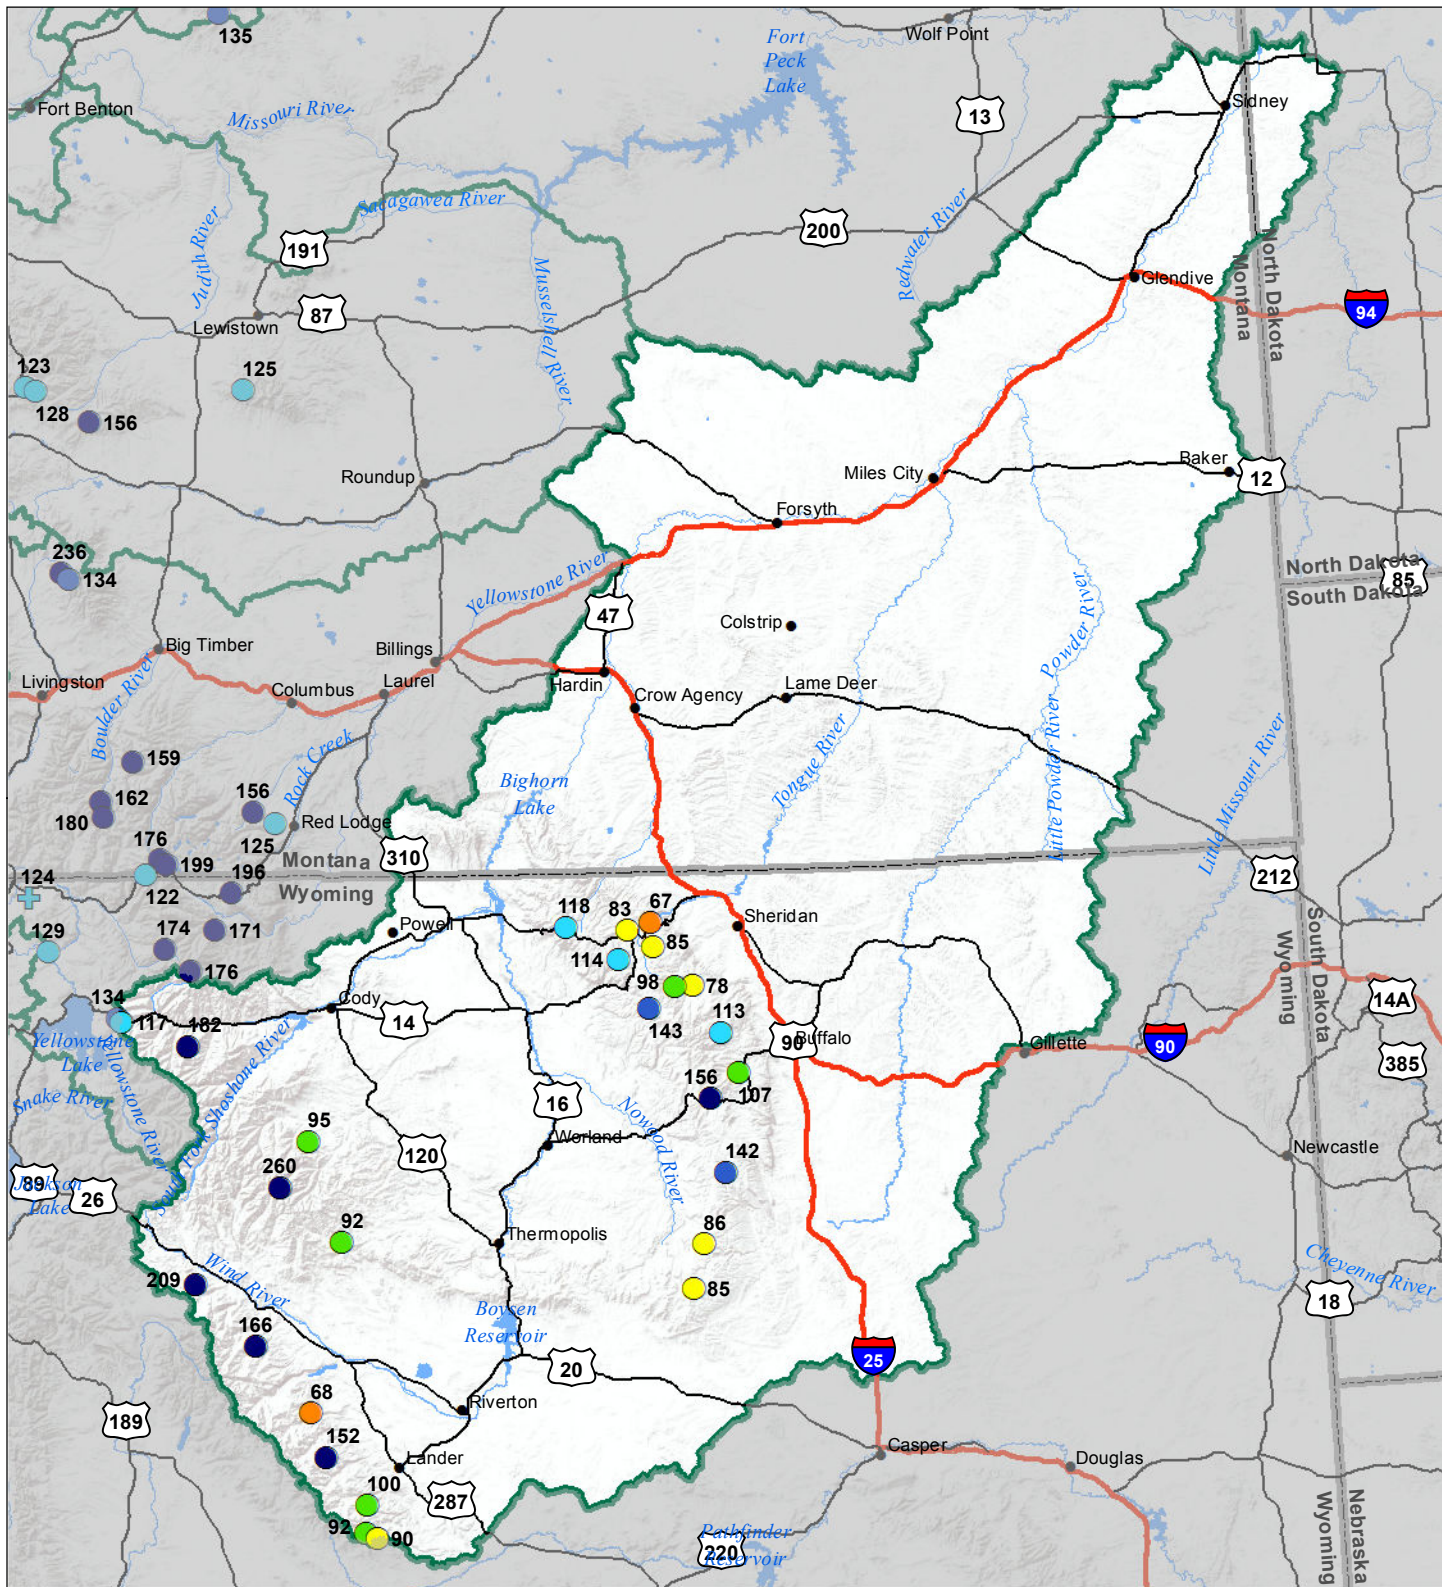

# Lower Yellowstone River Basin Snow Water Equivalent Percentage of Normal January 1, 2018

## Snow Water Equivalent Percent of Normal

### SNOTEL

- > 150%
- 131 - 150%
- 111 - 130%
- 91 - 110%
- 71 - 90%
- 51 - 70%
- 1 - 50%
- 0%

### Snowcourse

- ⊕ > 150%
- ⊕ 131 - 150%
- ⊕ 111 - 130%
- ⊕ 91 - 110%
- ⊕ 71 - 90%
- ⊕ 51 - 70%
- ⊕ 1 - 50%
- ⊕ 0%