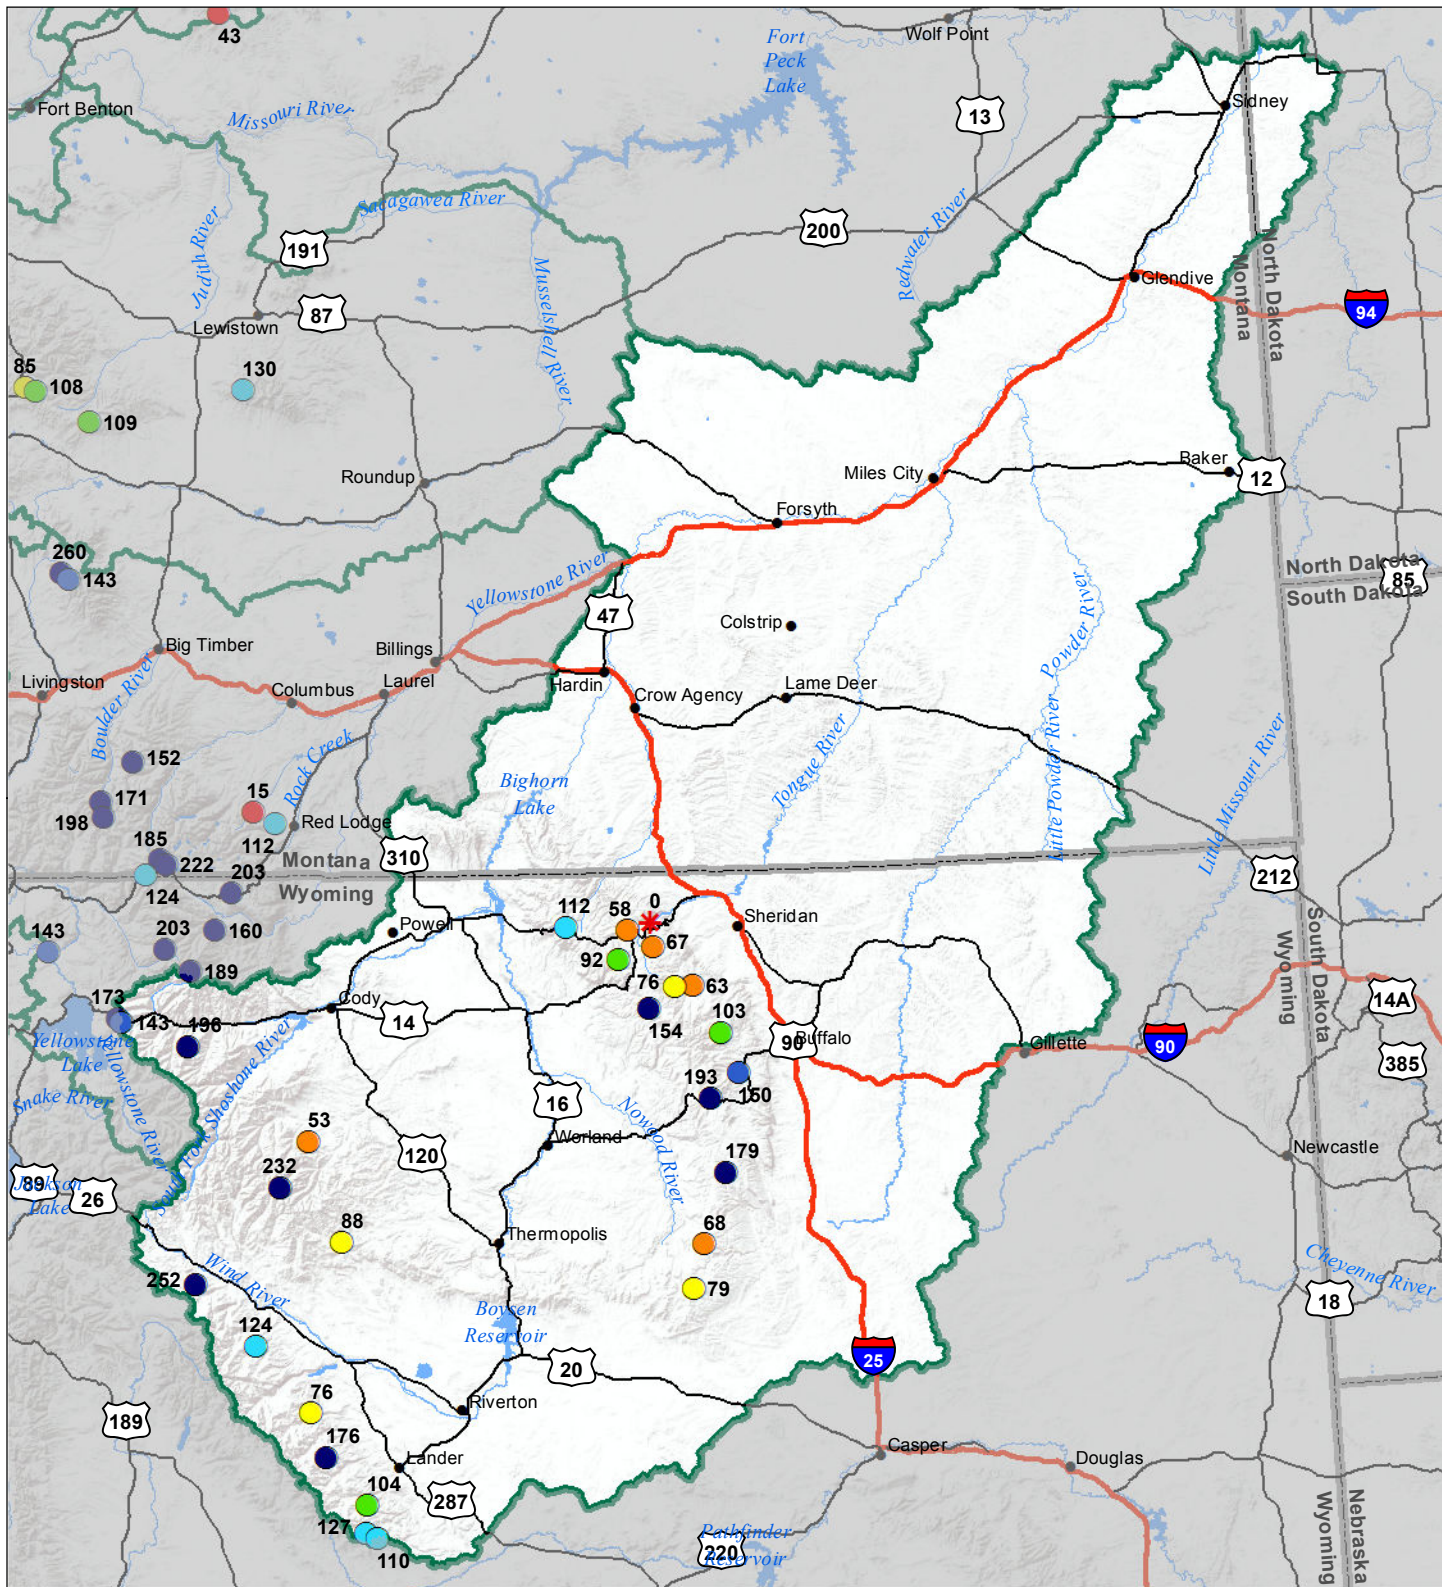

Lower Yellowstone River Basin Snow Water Equivalent Percentage of Normal December 1, 2017

Snow Water Equivalent Percent of Normal

SNOTEL

- > 150%
- 131 - 150%
- 111 - 130%
- 91 - 110%
- 71 - 90%
- 51 - 70%
- 1 - 50%
- *

Snowcourse

- ⊕ > 150%
- ⊕ 131 - 150%
- ⊕ 111 - 130%
- ⊕ 91 - 110%
- ⊕ 71 - 90%
- ⊕ 51 - 70%
- ⊕ 1 - 50%
- ⊕ *