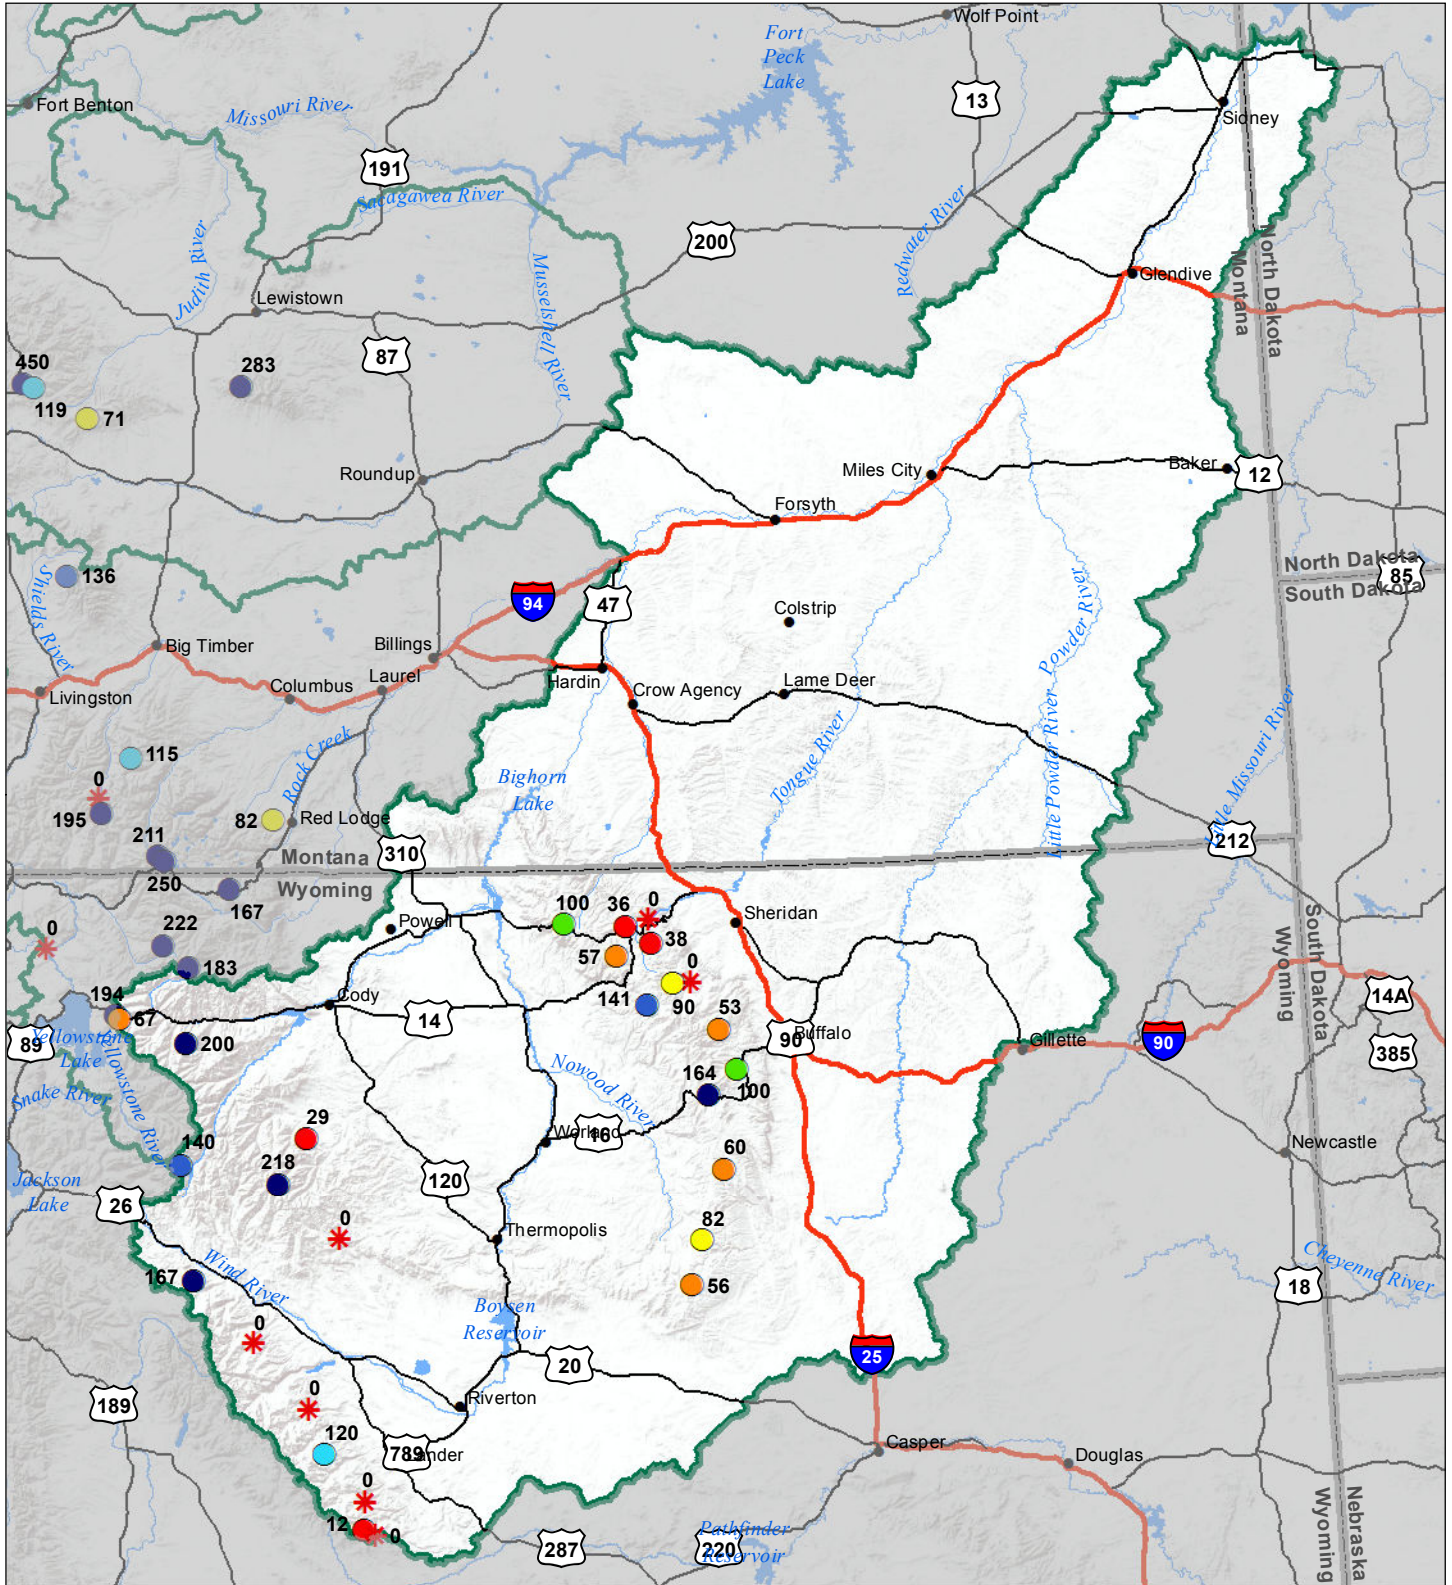

# Lower Yellowstone River Basin Snow Water Equivalent Percentage of Normal November 1, 2017

## Snow Water Equivalent Percent of Normal

### SNOTEL

- > 150%
- 131 - 150%
- 111 - 130%
- 91 - 110%
- 71 - 90%
- 51 - 70%
- 1 - 50%
- \* 0%

### Snowcourse

- + > 150%
- + 131 - 150%
- + 111 - 130%
- + 91 - 110%
- + 71 - 90%
- + 51 - 70%
- + 1 - 50%
- \* 0%