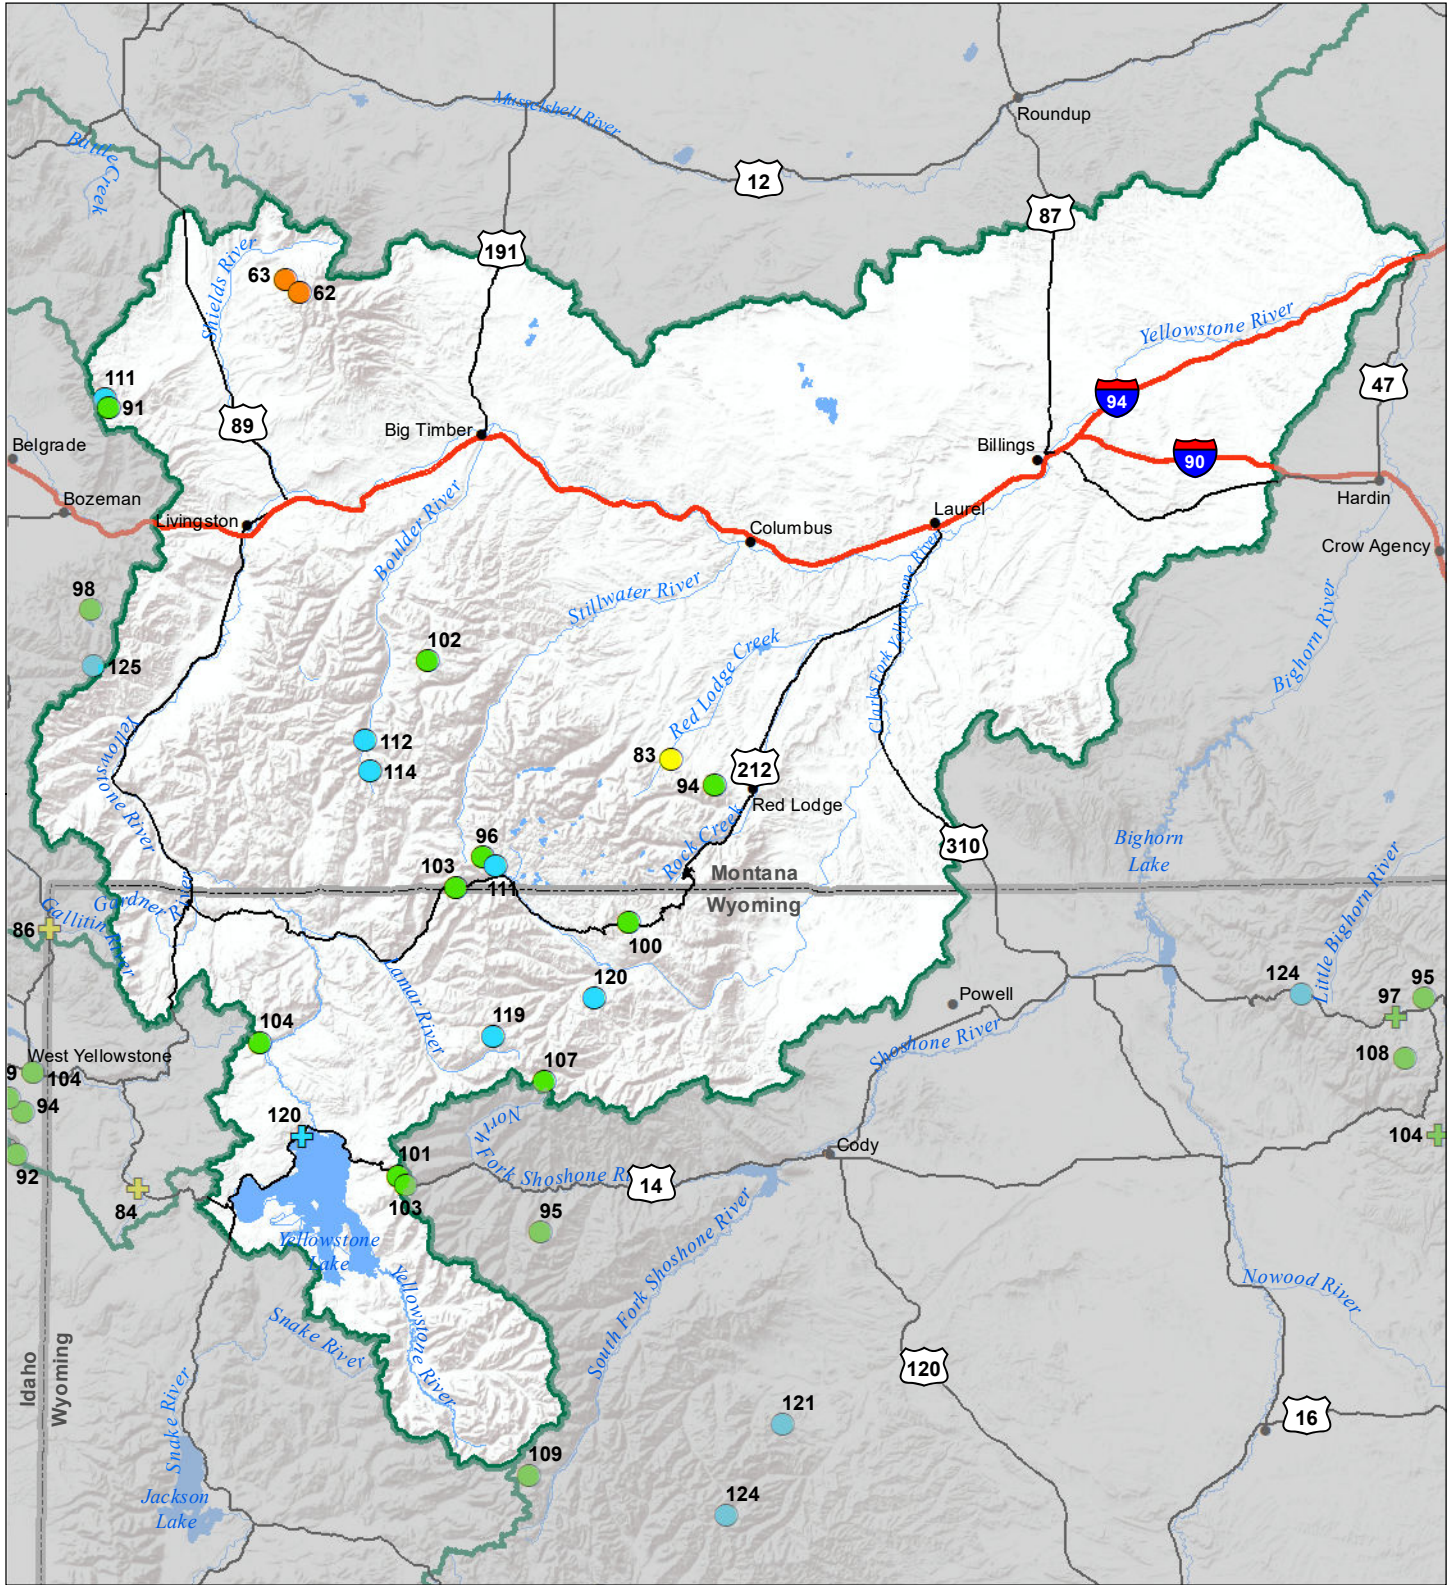

# Upper Yellowstone River Basin Snow Water Equivalent Percentage of Normal February 1, 2020

## Snow Water Equivalent Percent of Normal

### SNOTEL

- > 150%
- 131 - 150%
- 111 - 130%
- 91 - 110%
- 71 - 90%
- 51 - 70%
- 1 - 50%
- \*

### Snowcourse

- ⊕ > 150%
- ⊕ 131 - 150%
- ⊕ 111 - 130%
- ⊕ 91 - 110%
- ⊕ 71 - 90%
- ⊕ 51 - 70%
- ⊕ 1 - 50%
- ⊕ \*