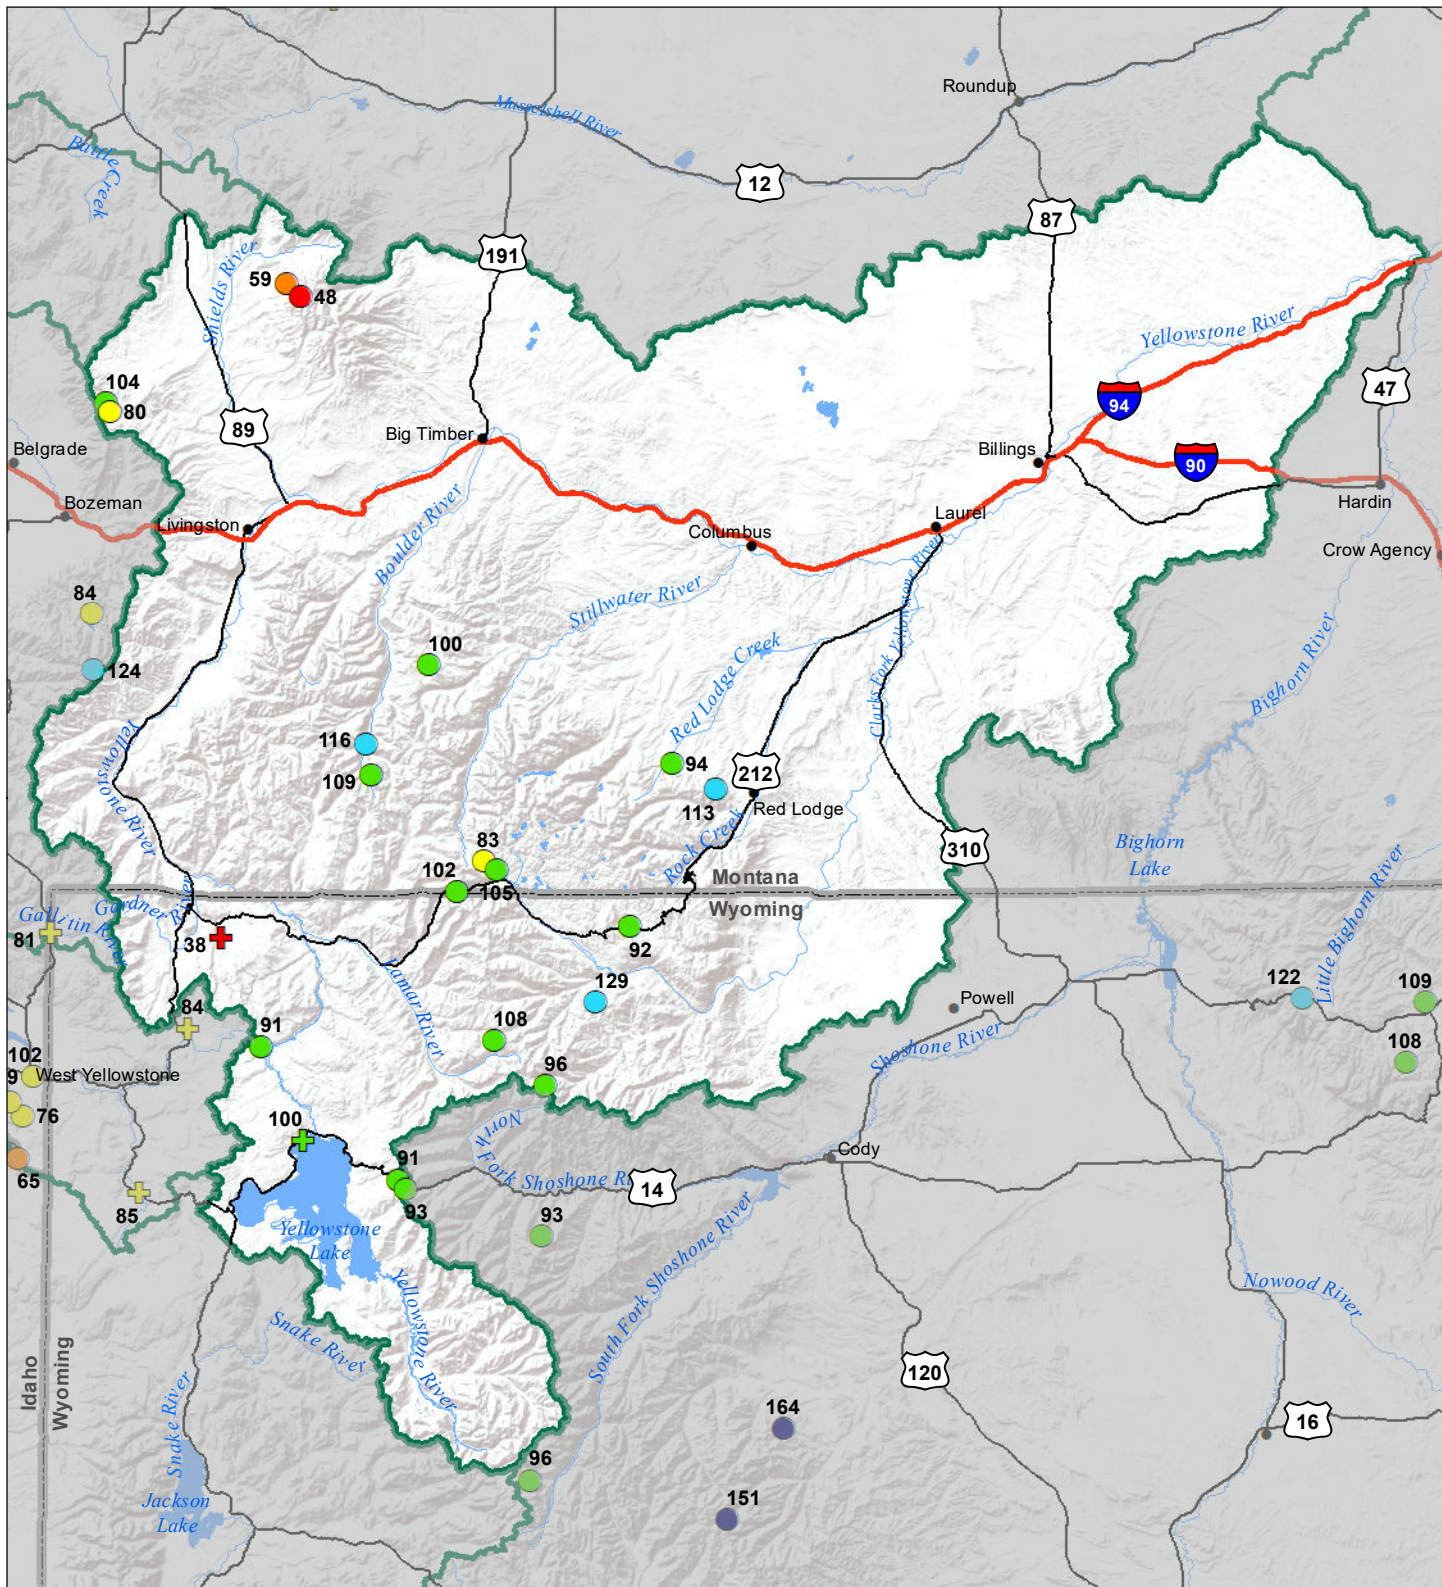

Upper Yellowstone River Basin Snow Water Equivalent Percentage of Normal January 1, 2020

Snow Water Equivalent Percent of Normal

SNOTEL

- > 150%
- 131 - 150%
- 111 - 130%
- 91 - 110%
- 71 - 90%
- 51 - 70%
- 1 - 50%
- * 0%

Snowcourse

- ⊕ > 150%
- ⊕ 131 - 150%
- ⊕ 111 - 130%
- ⊕ 91 - 110%
- ⊕ 71 - 90%
- ⊕ 51 - 70%
- ⊕ 1 - 50%
- * 0%