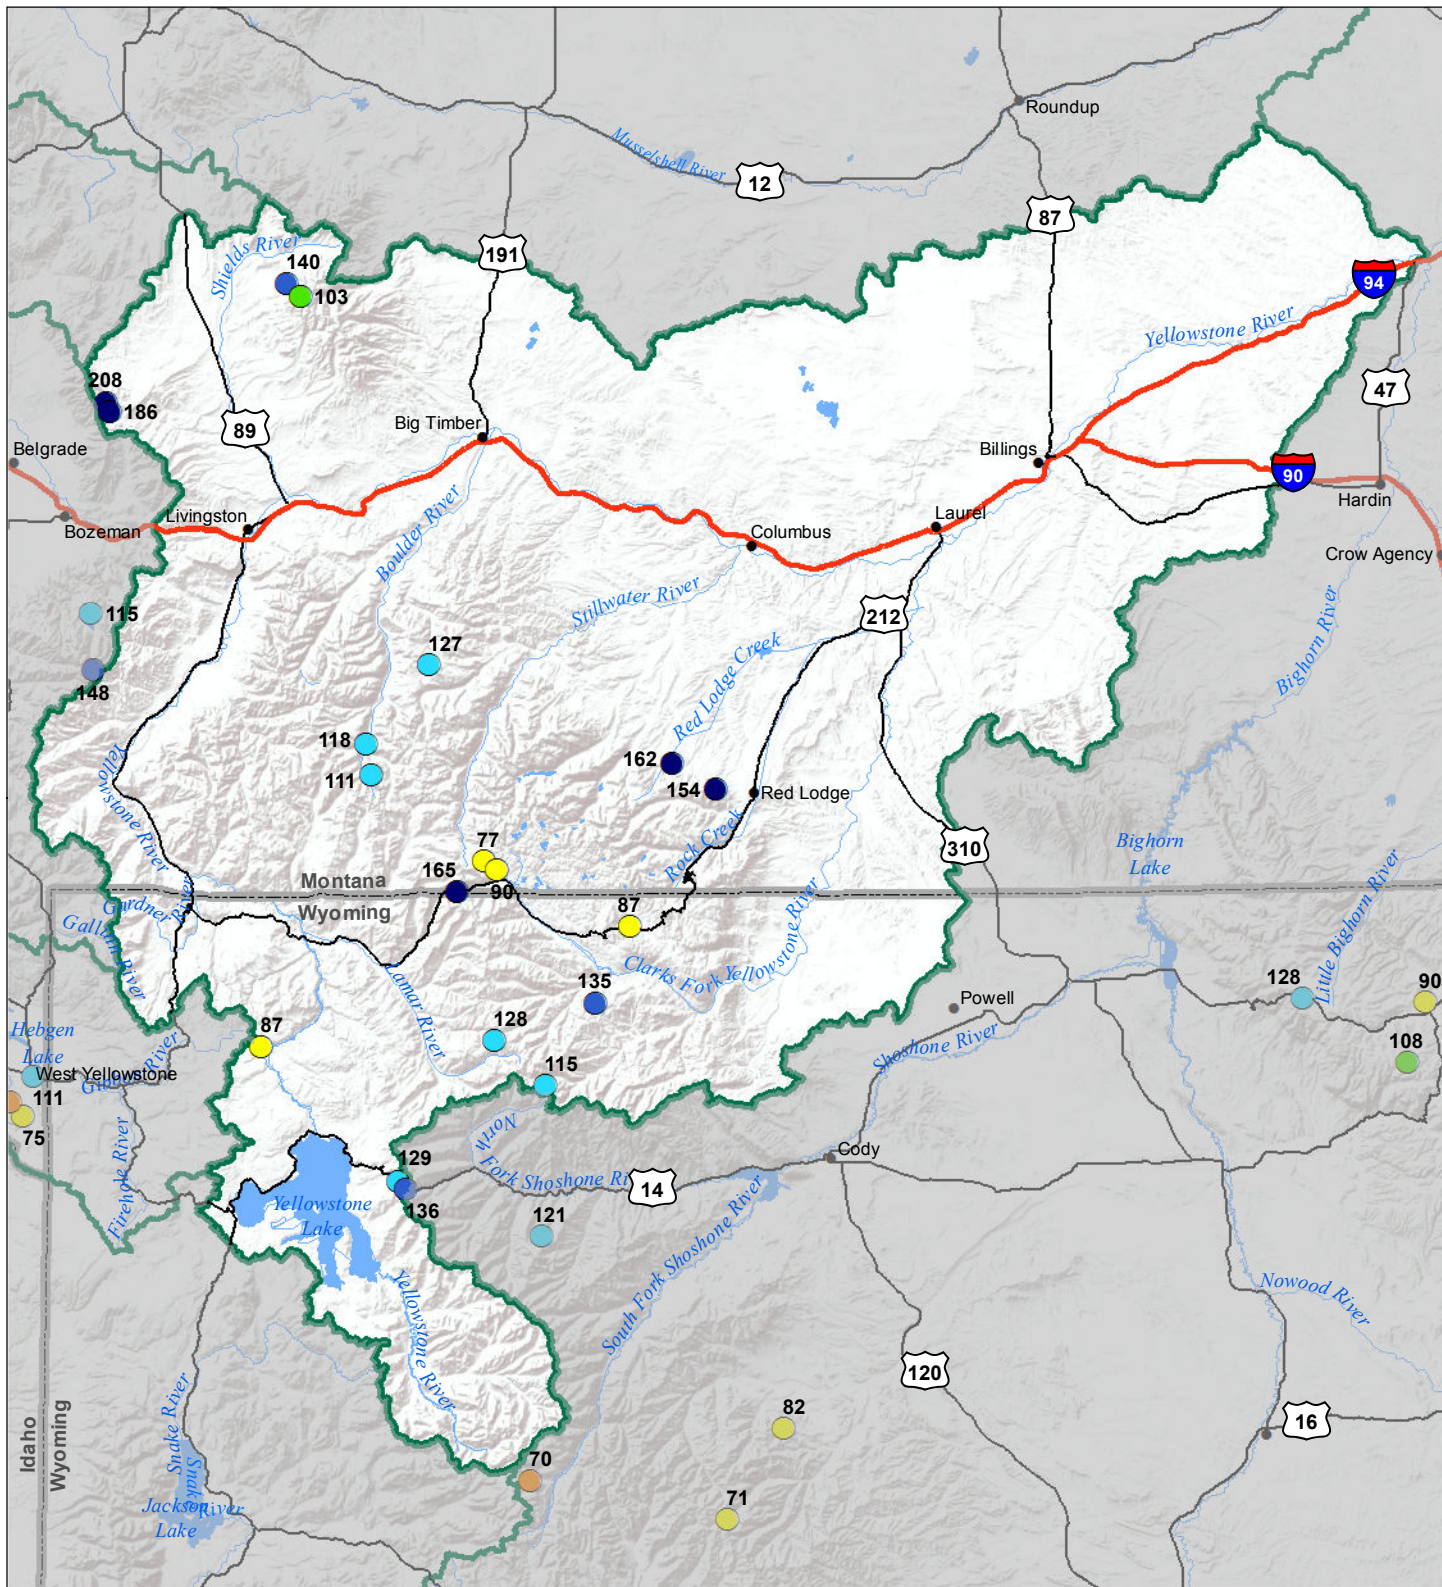

# Upper Yellowstone River Basin Snow Water Equivalent Percentage of Normal December 1, 2018

### Snow Water Equivalent Percent of Normal

**SNOTEL**

- > 150%
- 131 - 150%
- 111 - 130%
- 91 - 110%
- 71 - 90%
- 51 - 70%
- 1 - 50%
- \*

**Snowcourse**

- ⊕ > 150%
- ⊕ 131 - 150%
- ⊕ 111 - 130%
- ⊕ 91 - 110%
- ⊕ 71 - 90%
- ⊕ 51 - 70%
- ⊕ 1 - 50%
- ⊕ \*