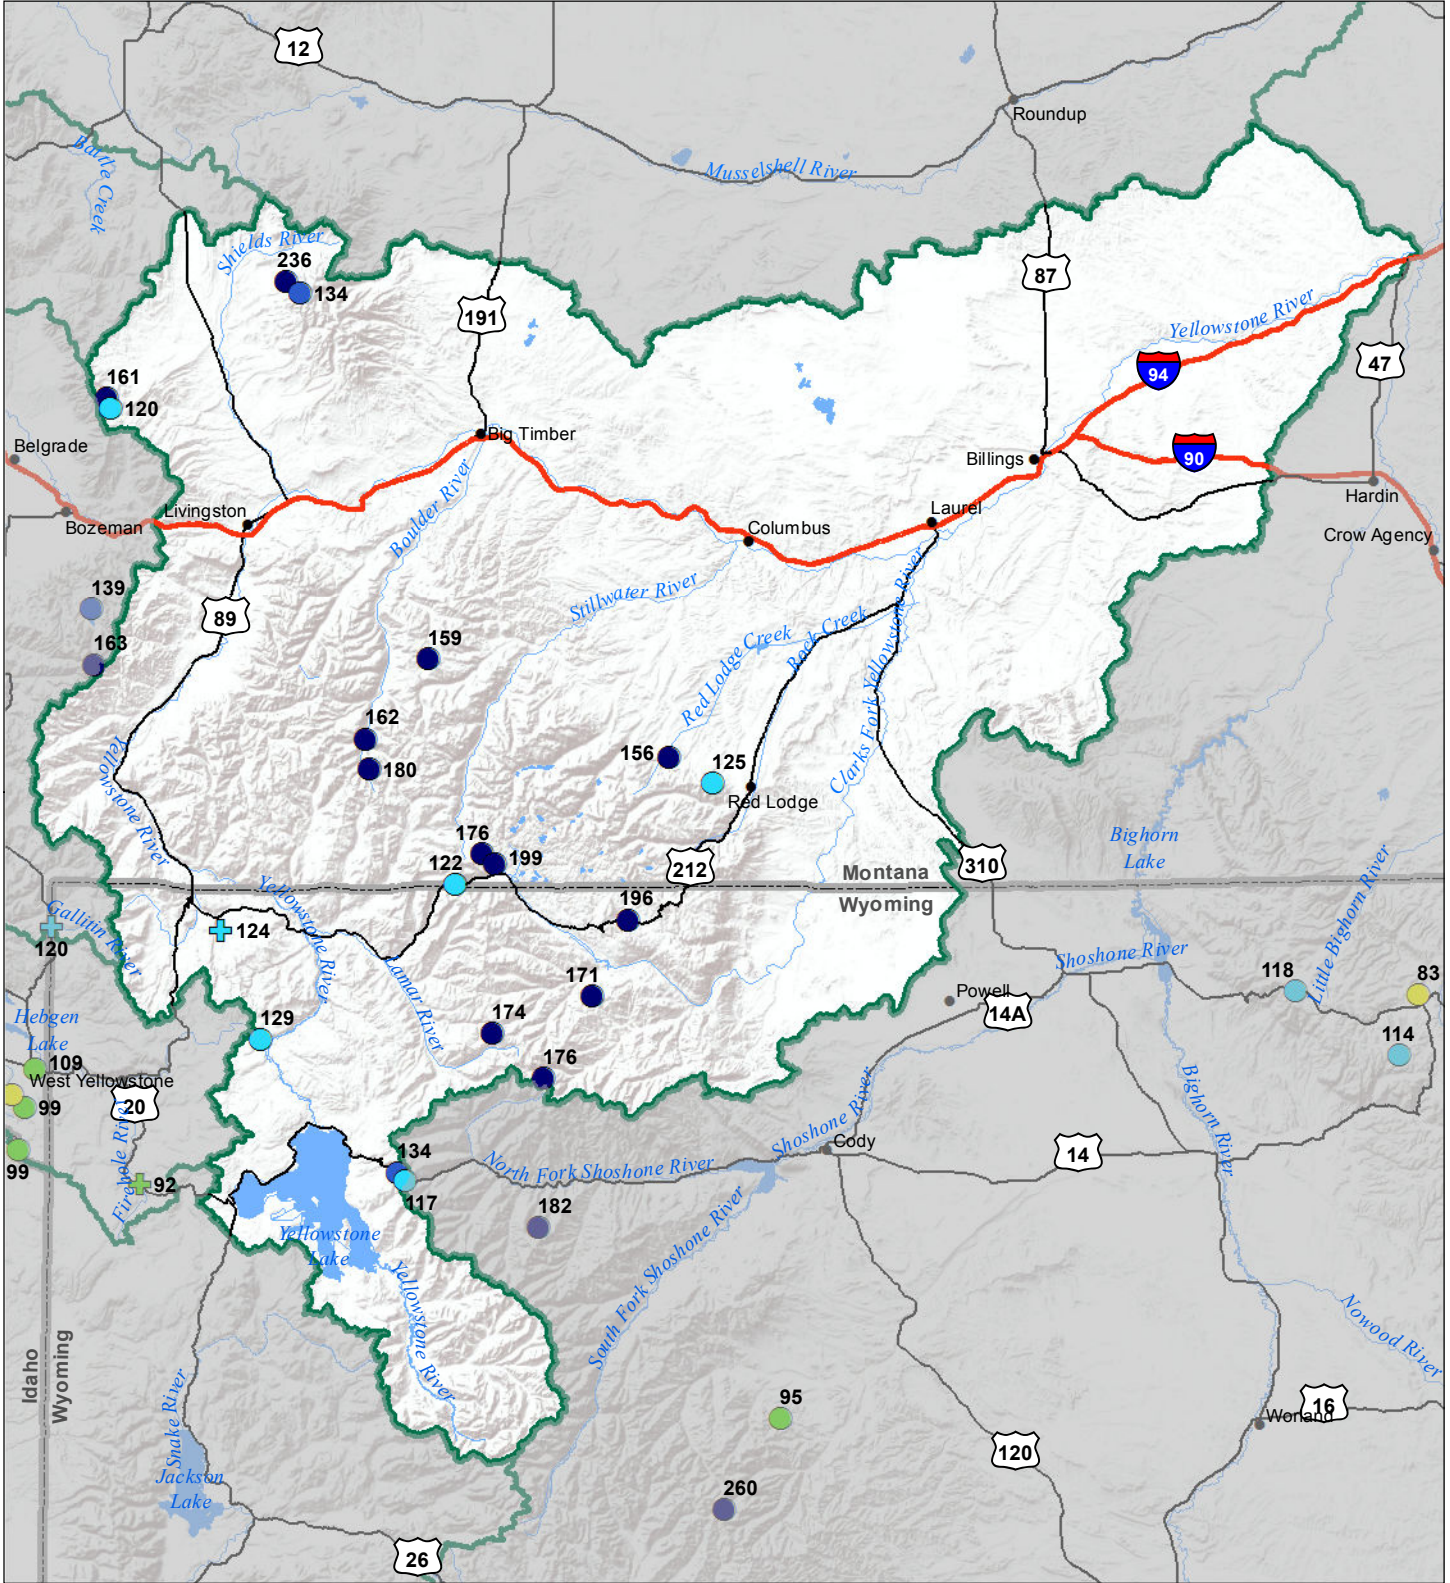

# Upper Yellowstone River Basin Snow Water Equivalent Percentage of Normal January 1, 2018

## Snow Water Equivalent Percent of Normal

### SNOTEL

- > 150%
- 131 - 150%
- 111 - 130%
- 91 - 110%
- 71 - 90%
- 51 - 70%
- 1 - 50%
- 0%

### Snowcourse

- ⊕ > 150%
- ⊕ 131 - 150%
- ⊕ 111 - 130%
- ⊕ 91 - 110%
- ⊕ 71 - 90%
- ⊕ 51 - 70%
- ⊕ 1 - 50%
- ⊕ 0%