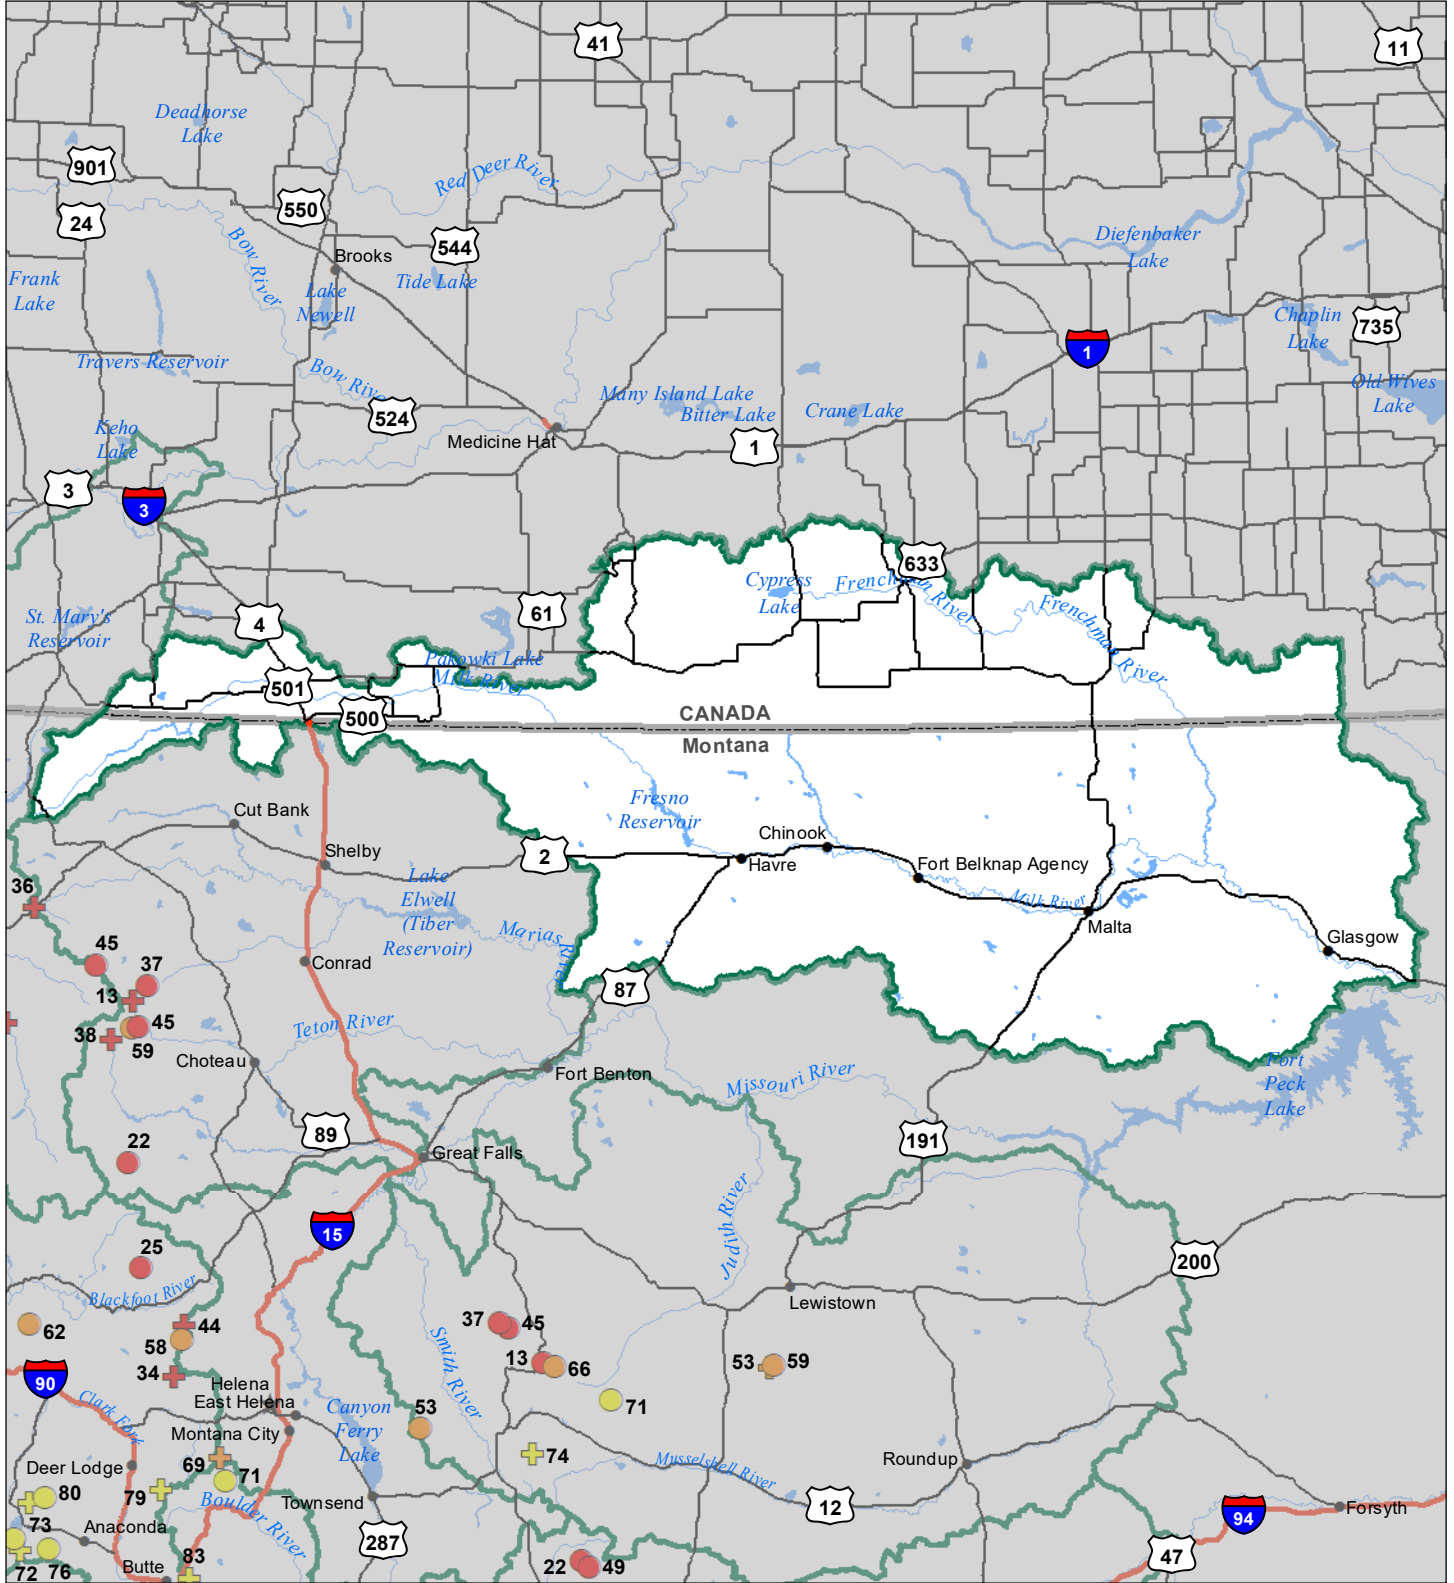

# Milk River Basin Snow Water Equivalent Percentage of Normal May 1, 2024

### Snow Water Equivalent Percent of Normal

**SNOTEL**

- > 150%
- 131 - 150%
- 111 - 130%
- 91 - 110%
- 71 - 90%
- 51 - 70%
- 1 - 50%
- \* 0%

**Snowcourse**

- ⊕ > 150%
- ⊕ 131 - 150%
- ⊕ 111 - 130%
- ⊕ 91 - 110%
- ⊕ 71 - 90%
- ⊕ 51 - 70%
- ⊕ 1 - 50%
- \* 0%