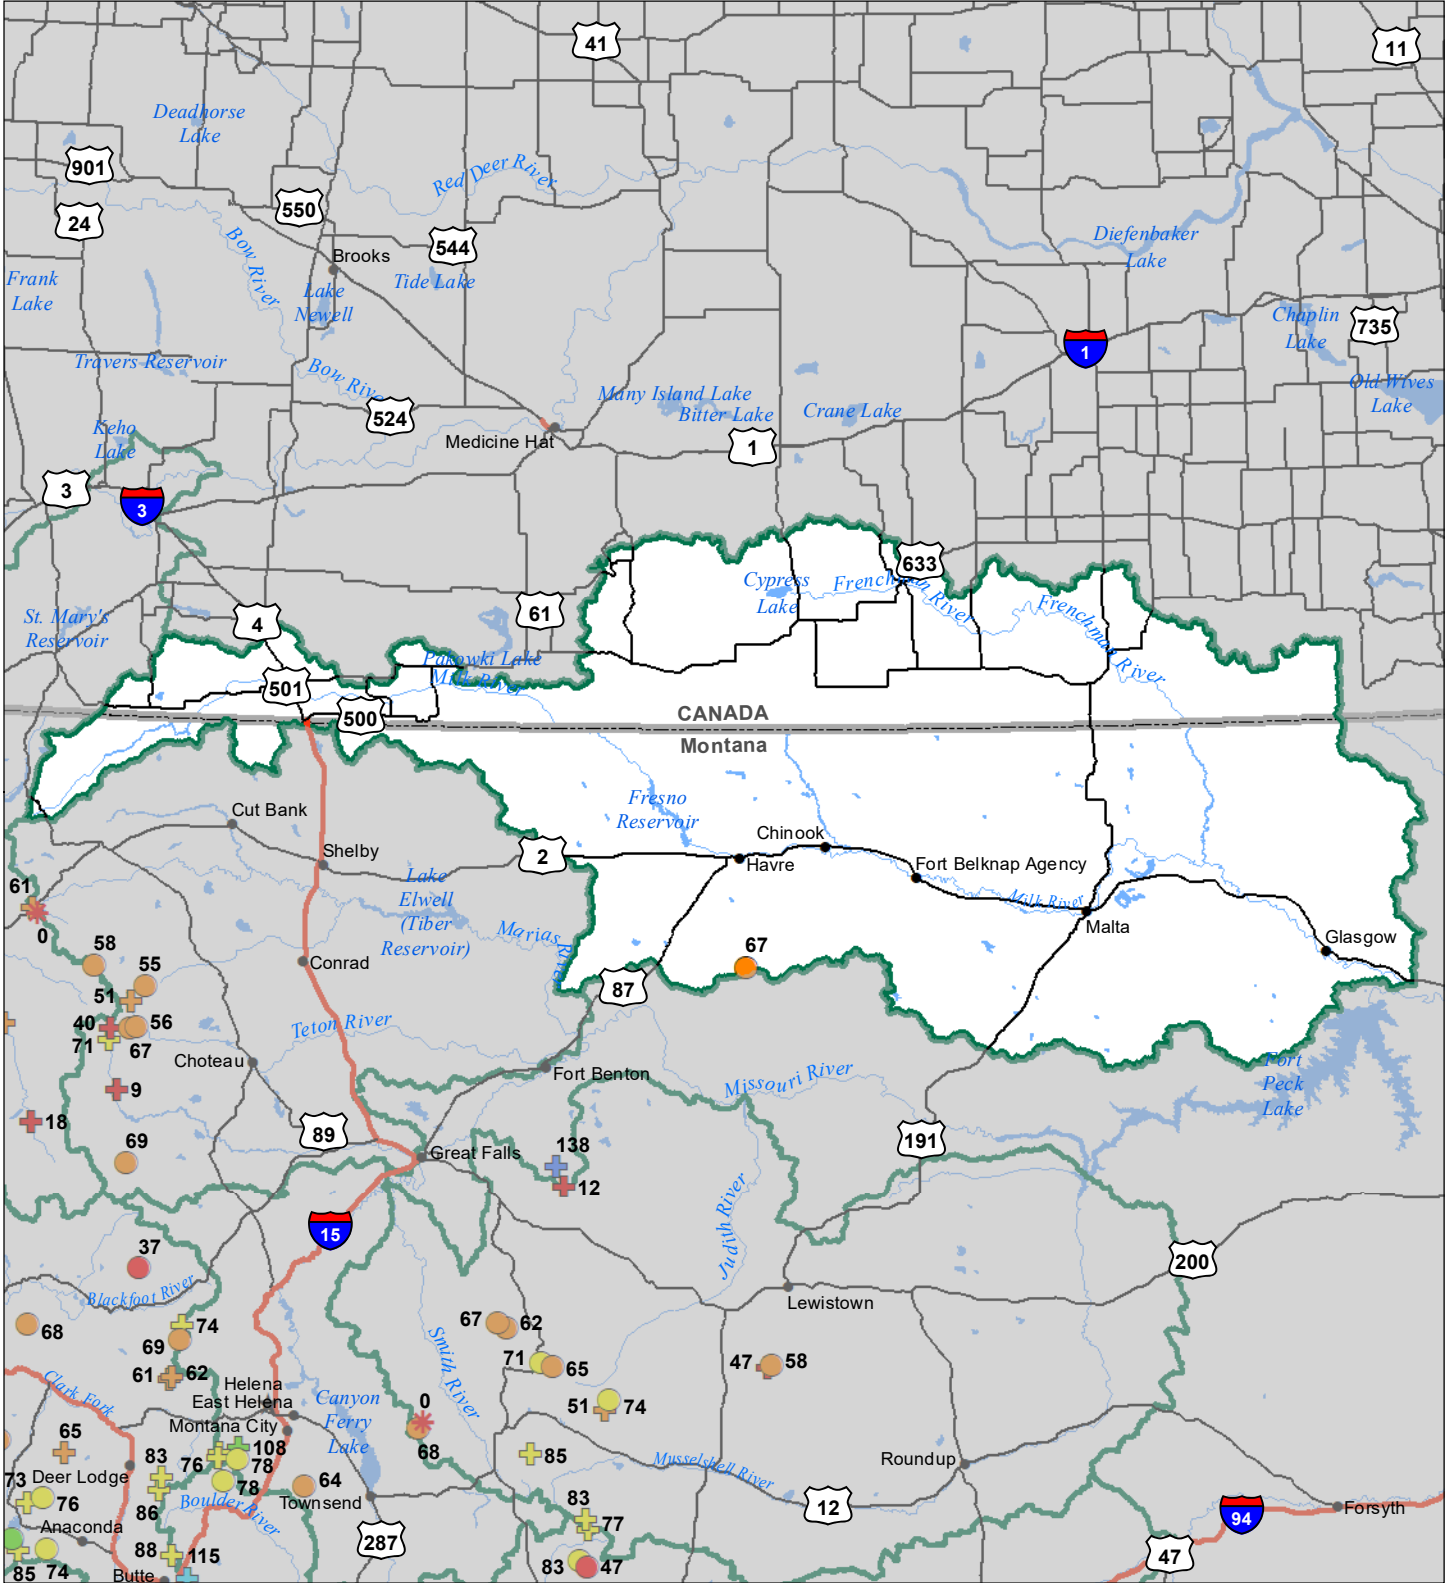

Milk River Basin Snow Water Equivalent Percentage of Normal April 1, 2024

Snow Water Equivalent Percent of Normal

SNOTEL

- > 150%
- 131 - 150%
- 111 - 130%
- 91 - 110%
- 71 - 90%
- 51 - 70%
- 1 - 50%
- 0%

Snowcourse

- ⊕ > 150%
- ⊕ 131 - 150%
- ⊕ 111 - 130%
- ⊕ 91 - 110%
- ⊕ 71 - 90%
- ⊕ 51 - 70%
- ⊕ 1 - 50%
- ⊕ 0%