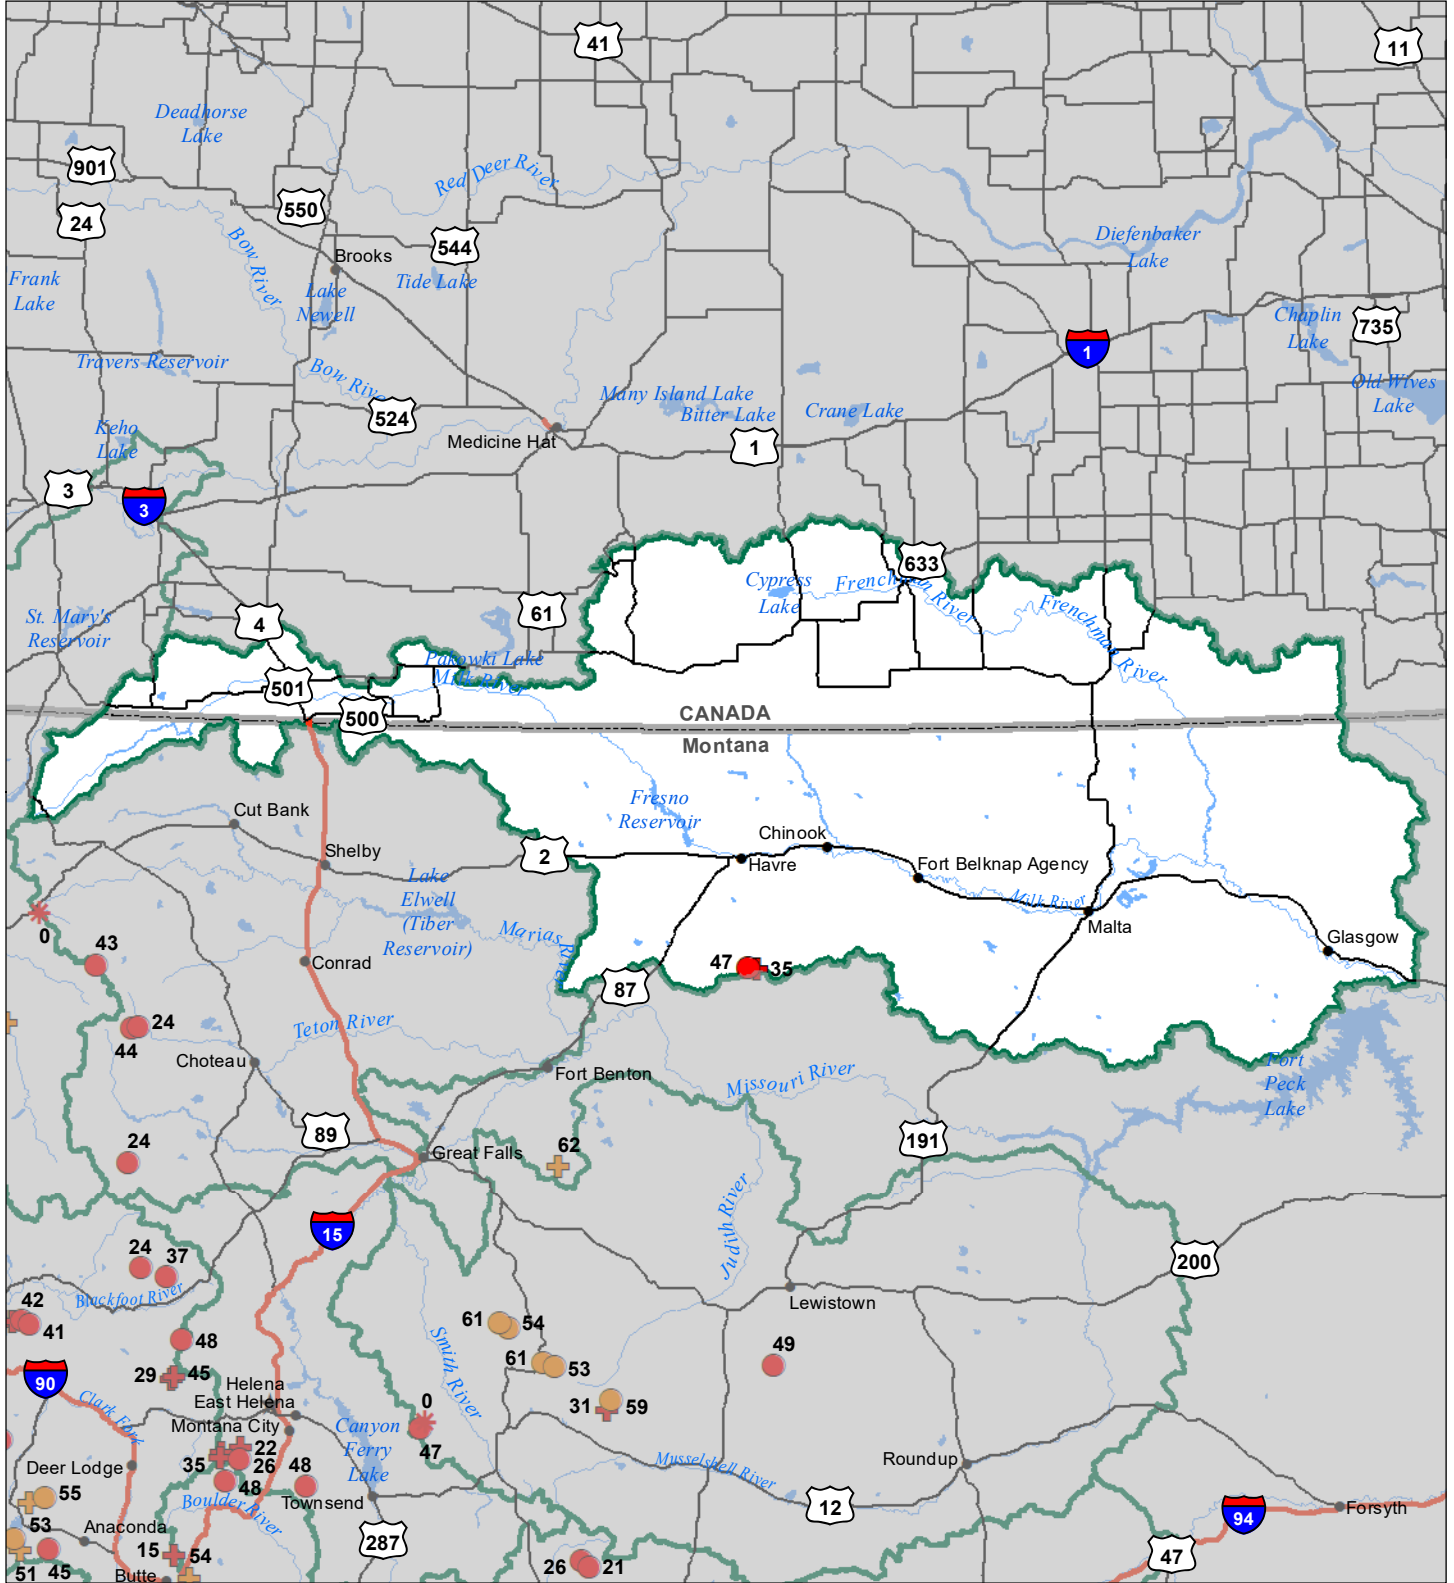

Milk River Basin Snow Water Equivalent Percentage of Normal February 1, 2024

Snow Water Equivalent Percent of Normal

SNOTEL

- > 150%
- 131 - 150%
- 111 - 130%
- 91 - 110%
- 71 - 90%
- 51 - 70%
- 1 - 50%
- * 0%

Snowcourse

- + > 150%
- + 131 - 150%
- + 111 - 130%
- + 91 - 110%
- + 71 - 90%
- + 51 - 70%
- + 1 - 50%
- * 0%