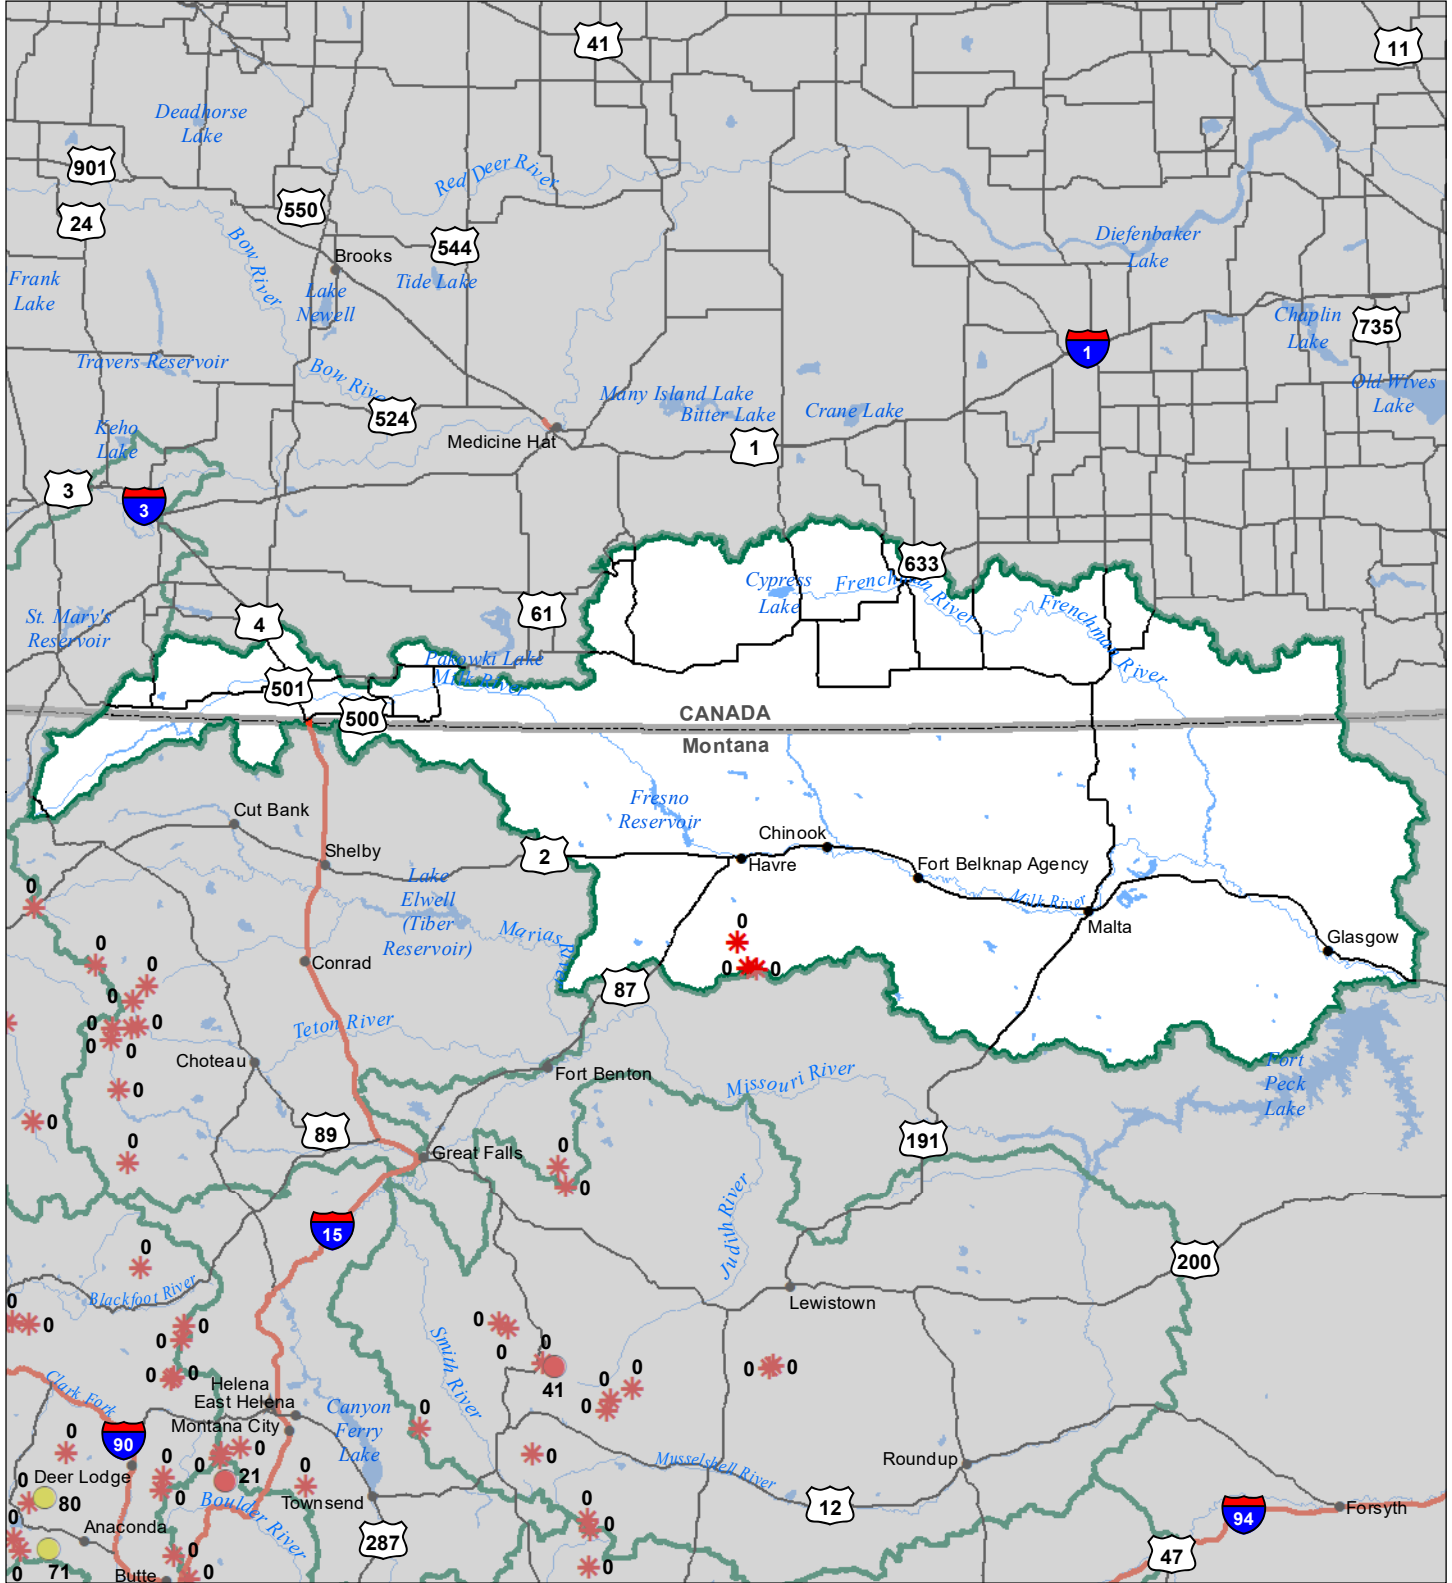

# Milk River Basin Snow Water Equivalent Percentage of Normal June 1, 2023

### Snow Water Equivalent Percent of Normal

**SNOTEL**

- > 150%
- 131 - 150%
- 111 - 130%
- 91 - 110%
- 71 - 90%
- 51 - 70%
- 1 - 50%
- \* 0%

**Snowcourse**

- + > 150%
- + 131 - 150%
- + 111 - 130%
- + 91 - 110%
- + 71 - 90%
- + 51 - 70%
- + 1 - 50%
- \* 0%