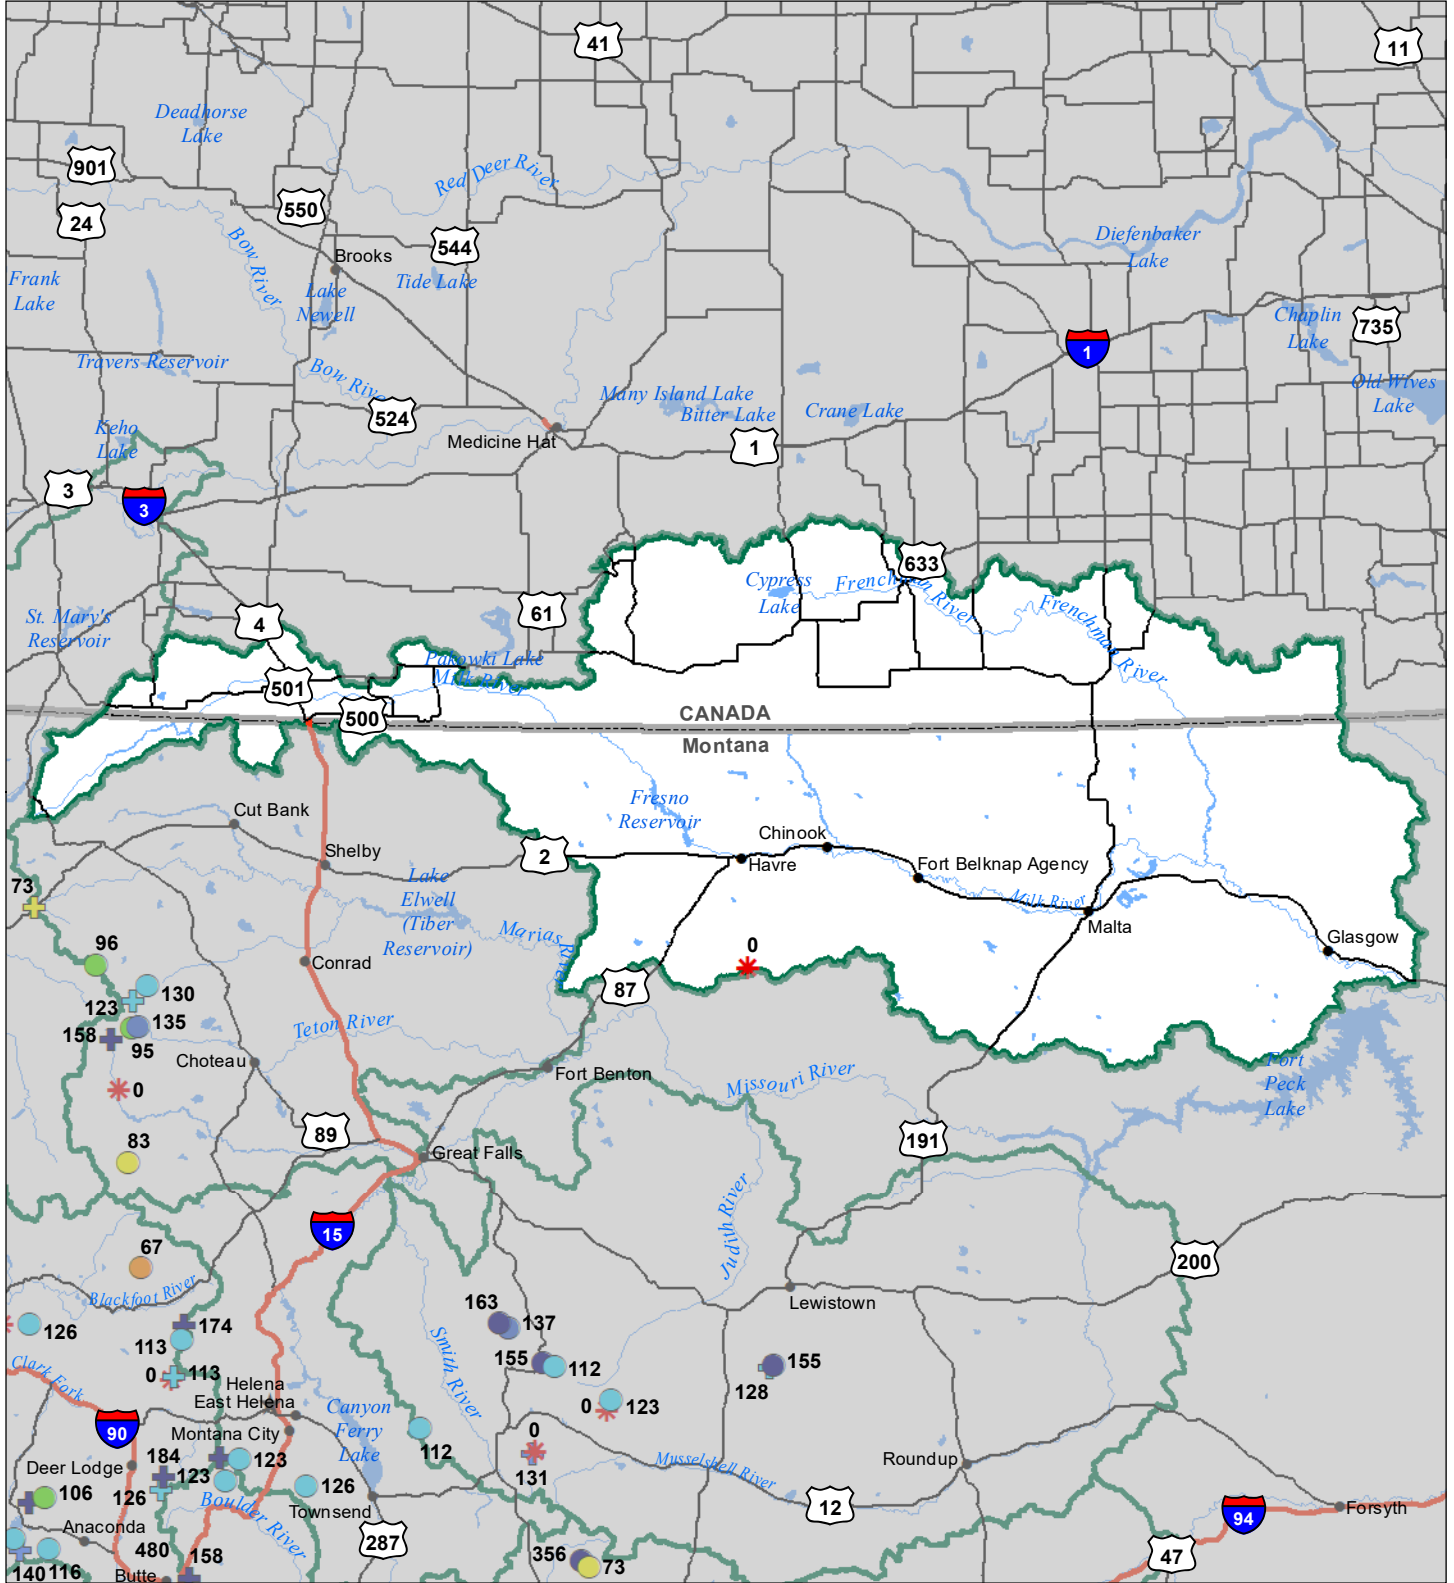

Milk River Basin Snow Water Equivalent Percentage of Normal May 1, 2023

Snow Water Equivalent Percent of Normal

SNOTEL

- > 150%
- 131 - 150%
- 111 - 130%
- 91 - 110%
- 71 - 90%
- 51 - 70%
- 1 - 50%
- 0%

Snowcourse

- ⊕ > 150%
- ⊕ 131 - 150%
- ⊕ 111 - 130%
- ⊕ 91 - 110%
- ⊕ 71 - 90%
- ⊕ 51 - 70%
- ⊕ 1 - 50%
- ⊕ 0%