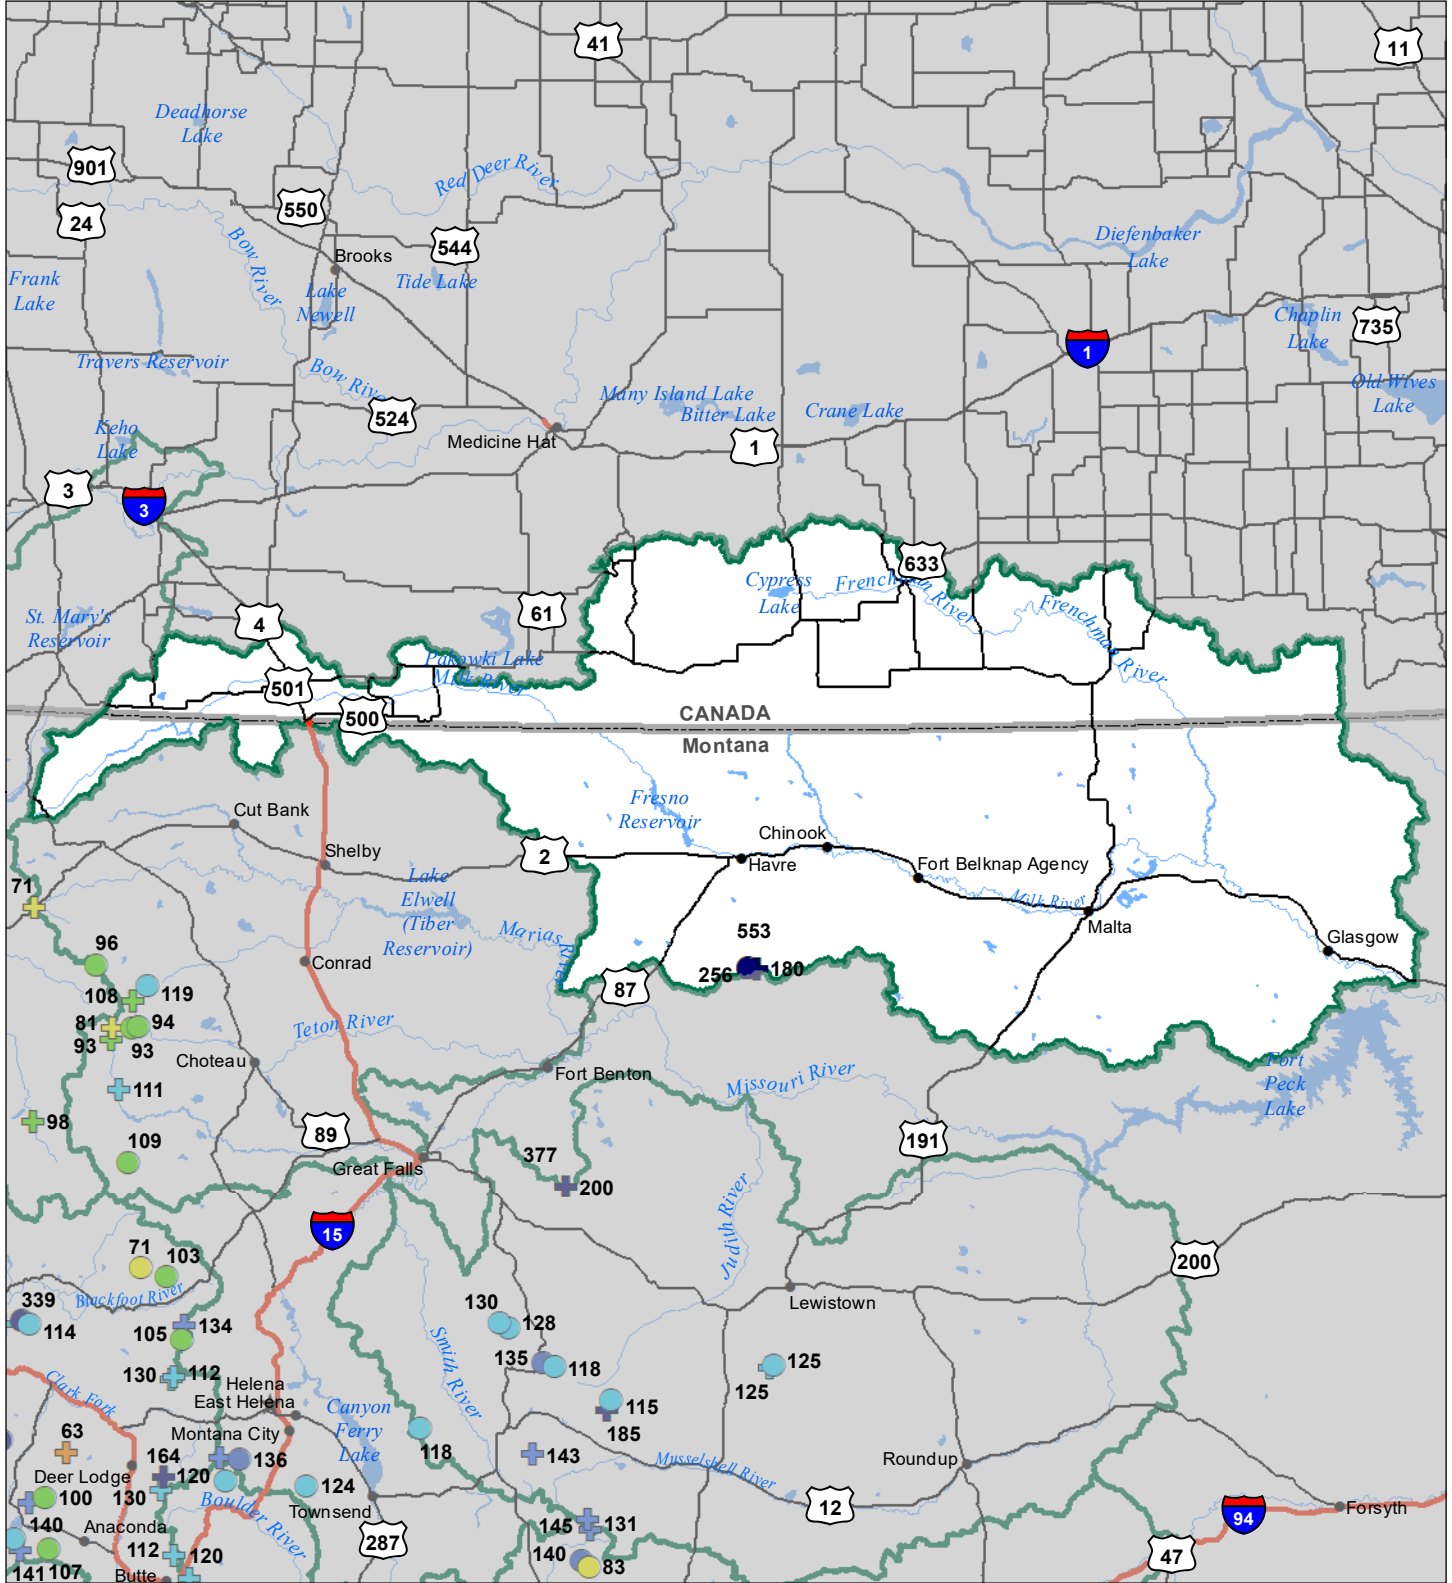

Milk River Basin Snow Water Equivalent Percentage of Normal April 1, 2023

Snow Water Equivalent Percent of Normal

SNOTEL

- > 150%
- 131 - 150%
- 111 - 130%
- 91 - 110%
- 71 - 90%
- 51 - 70%
- 1 - 50%
- 0%

Snowcourse

- ⊕ > 150%
- ⊕ 131 - 150%
- ⊕ 111 - 130%
- ⊕ 91 - 110%
- ⊕ 71 - 90%
- ⊕ 51 - 70%
- ⊕ 1 - 50%
- ⊕ 0%