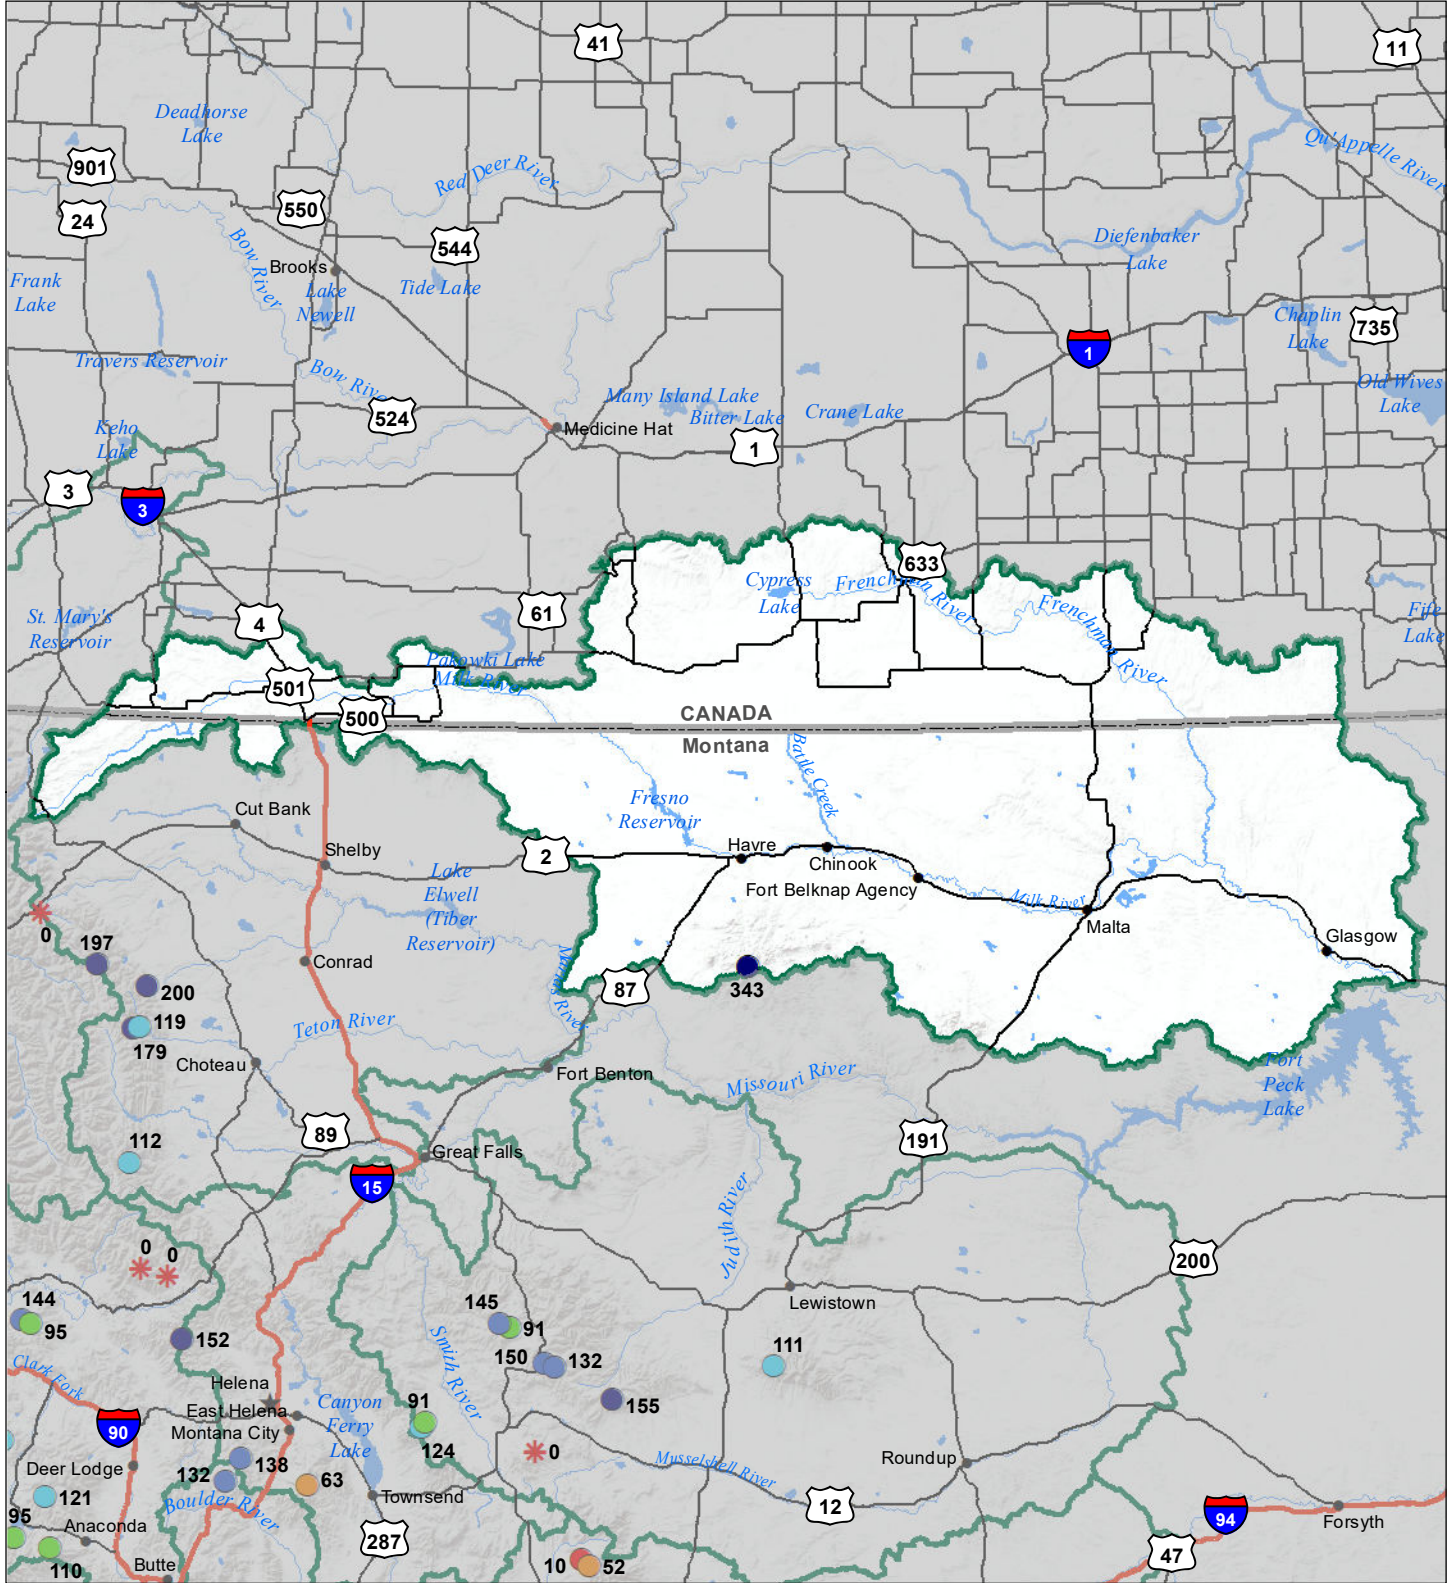

Milk River Basin Snow Water Equivalent Percentage of Normal December 1, 2020

Snow Water Equivalent Percent of Normal

SNOTEL

- > 150%
- 131 - 150%
- 111 - 130%
- 91 - 110%
- 71 - 90%
- 51 - 70%
- 1 - 50%
- 0%

Snowcourse

- ✚ > 150%
- ✚ 131 - 150%
- ✚ 111 - 130%
- ✚ 91 - 110%
- ✚ 71 - 90%
- ✚ 51 - 70%
- ✚ 1 - 50%
- ✚ 0%