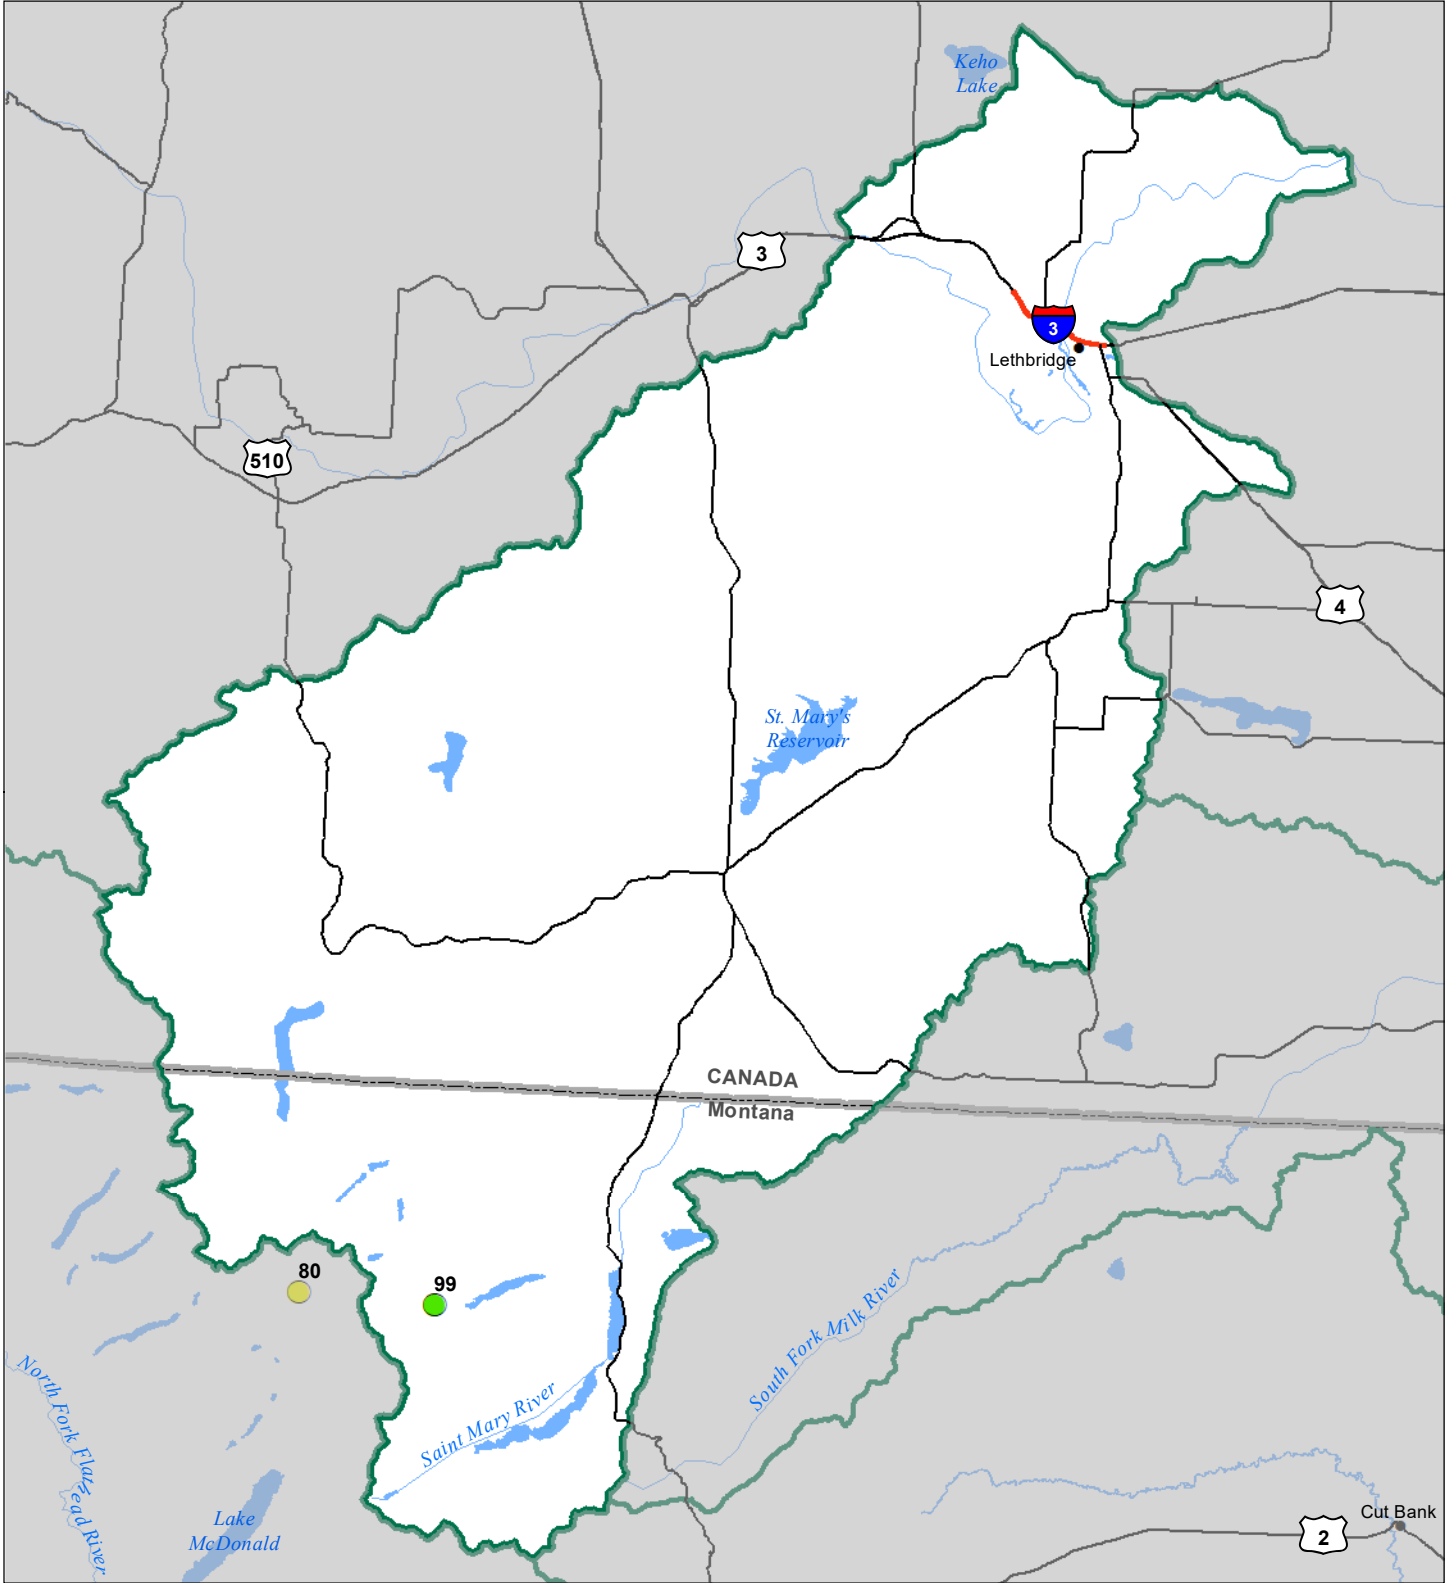

St Mary's River Basin Snow Water Equivalent Percentage of Normal April 1, 2023

Snow Water Equivalent Percent of Normal

SNOTEL

- > 150%
- 131 - 150%
- 111 - 130%
- 91 - 110%
- 71 - 90%
- 51 - 70%
- 1 - 50%
- *

Snowcourse

- ⊕ > 150%
- ⊕ 131 - 150%
- ⊕ 111 - 130%
- ⊕ 91 - 110%
- ⊕ 71 - 90%
- ⊕ 51 - 70%
- ⊕ 1 - 50%
- ⊕ *