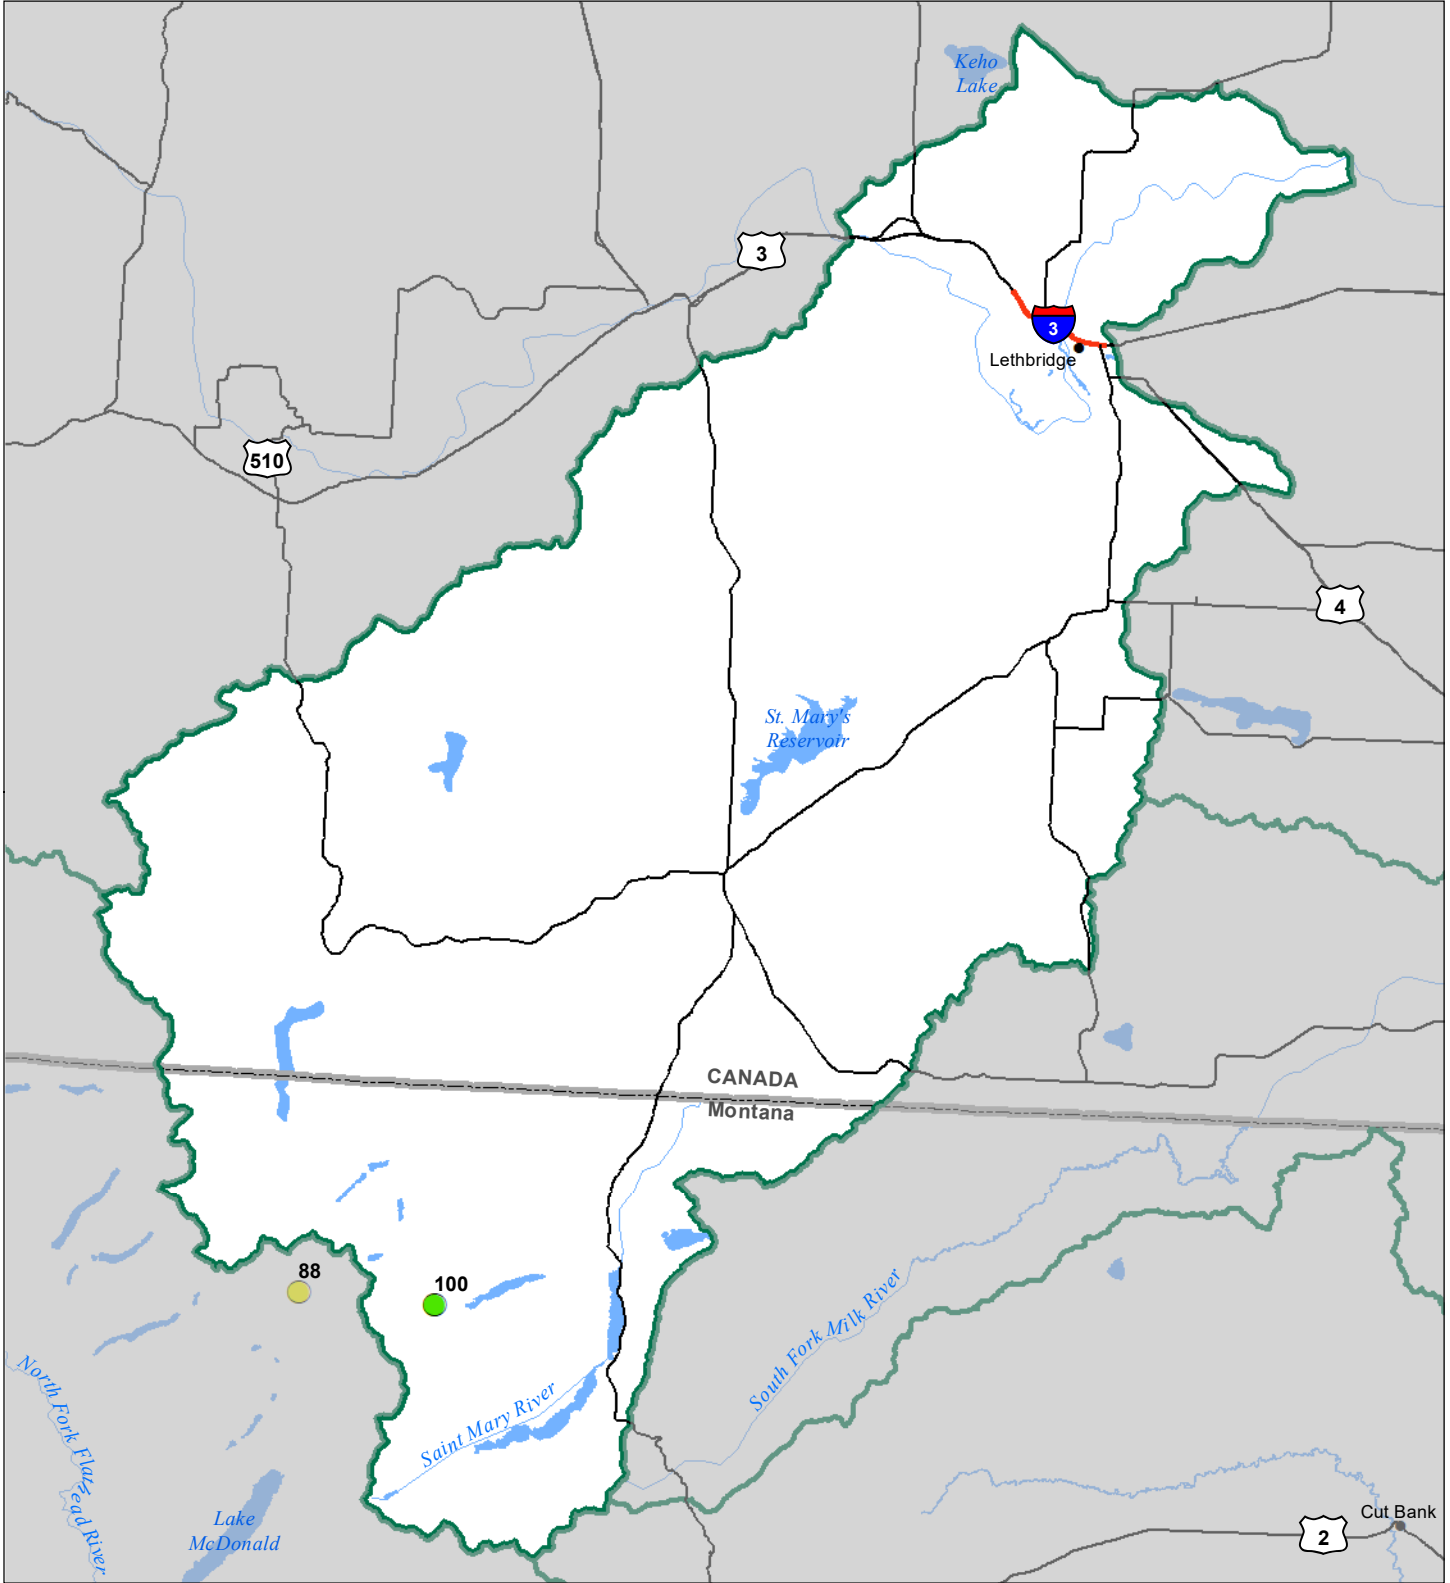

St Mary's River Basin Snow Water Equivalent Percentage of Normal December 1, 2022

Snow Water Equivalent Percent of Normal

SNOTEL

- > 150%
- 131 - 150%
- 111 - 130%
- 91 - 110%
- 71 - 90%
- 51 - 70%
- 1 - 50%
- * 0%

Snowcourse

- + > 150%
- + 131 - 150%
- + 111 - 130%
- + 91 - 110%
- + 71 - 90%
- + 51 - 70%
- + 1 - 50%
- * 0%