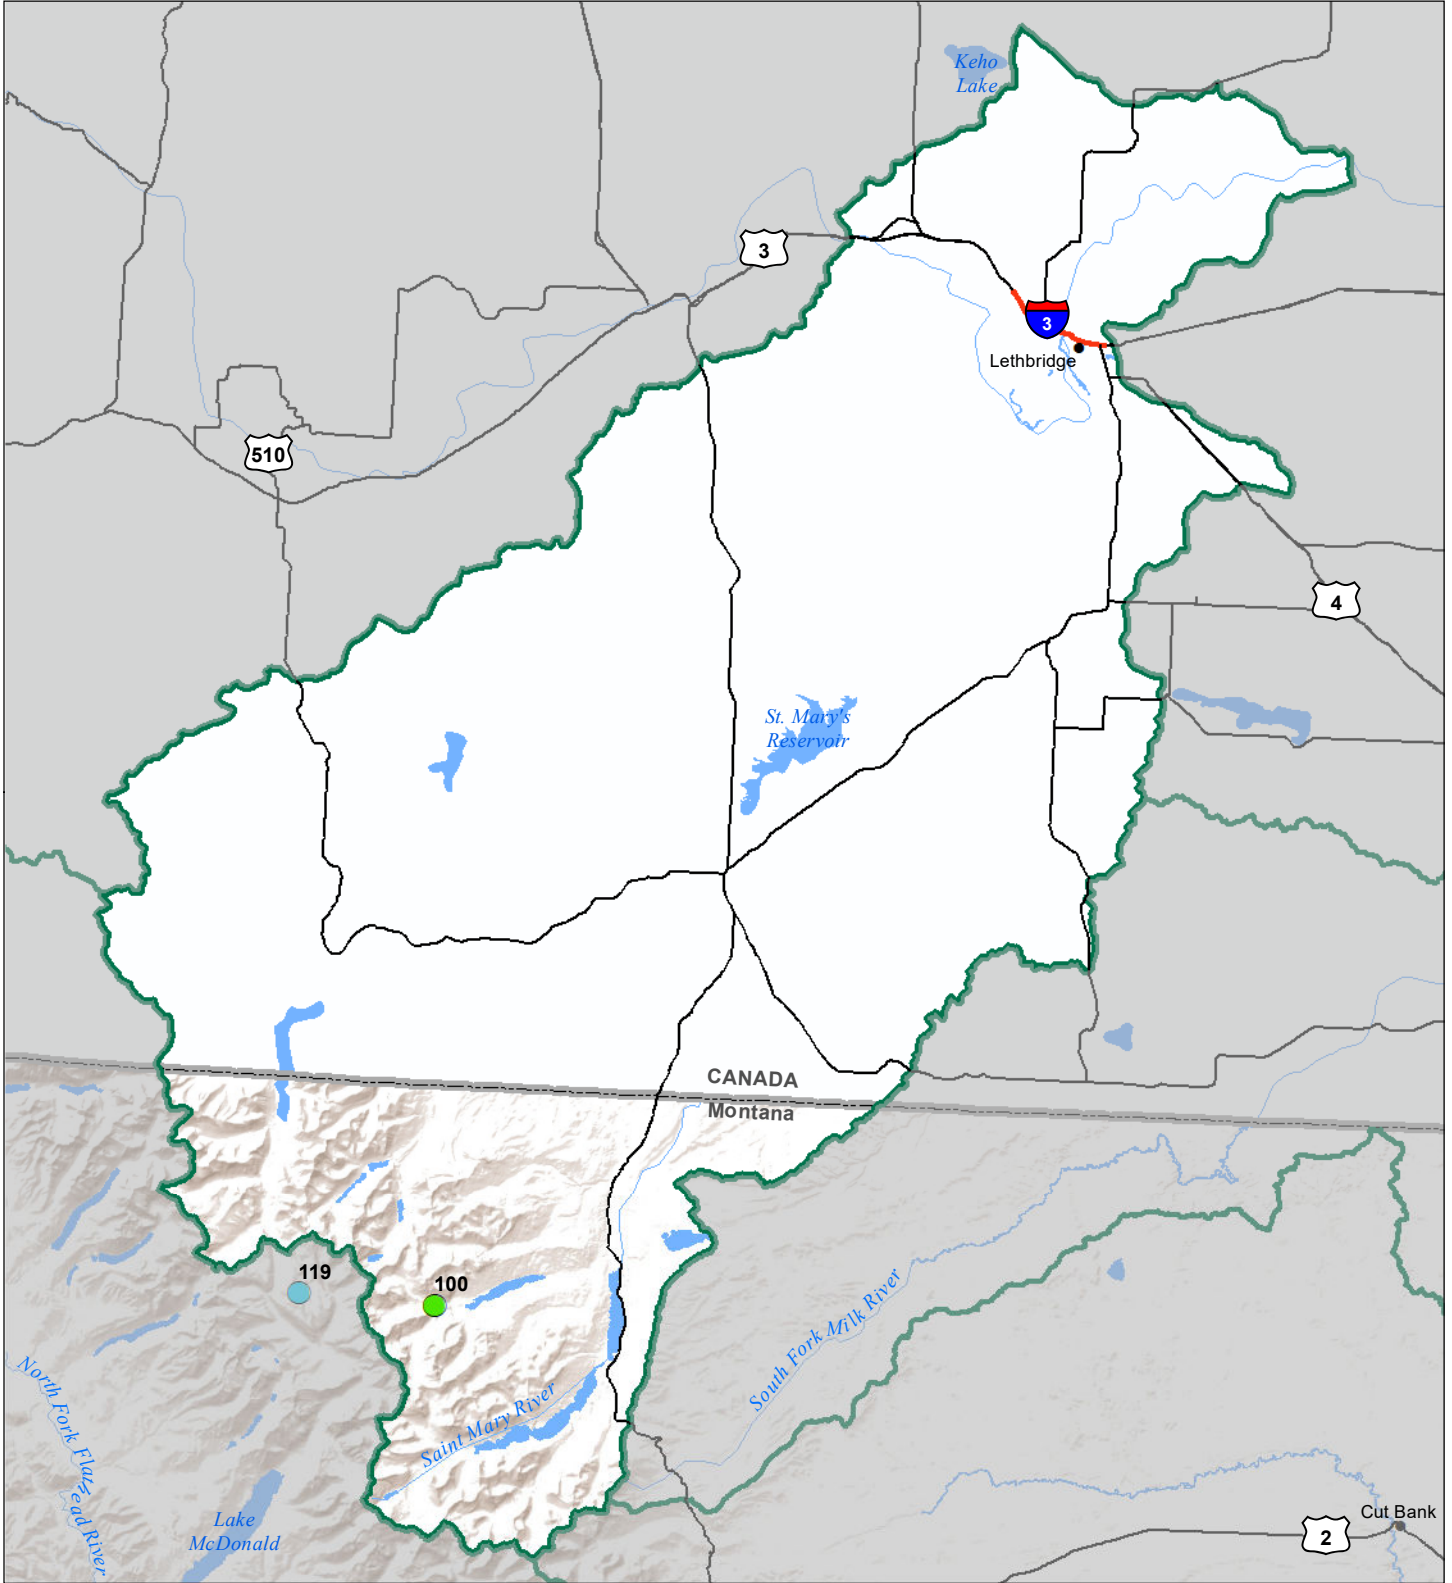

St Mary's River Basin Snow Water Equivalent Percentage of Normal January 1, 2021

Snow Water Equivalent Percent of Normal

SNOTEL

- > 150%
- 131 - 150%
- 111 - 130%
- 91 - 110%
- 71 - 90%
- 51 - 70%
- 1 - 50%
- *

Snowcourse

- ⊕ > 150%
- ⊕ 131 - 150%
- ⊕ 111 - 130%
- ⊕ 91 - 110%
- ⊕ 71 - 90%
- ⊕ 51 - 70%
- ⊕ 1 - 50%
- ⊕ *