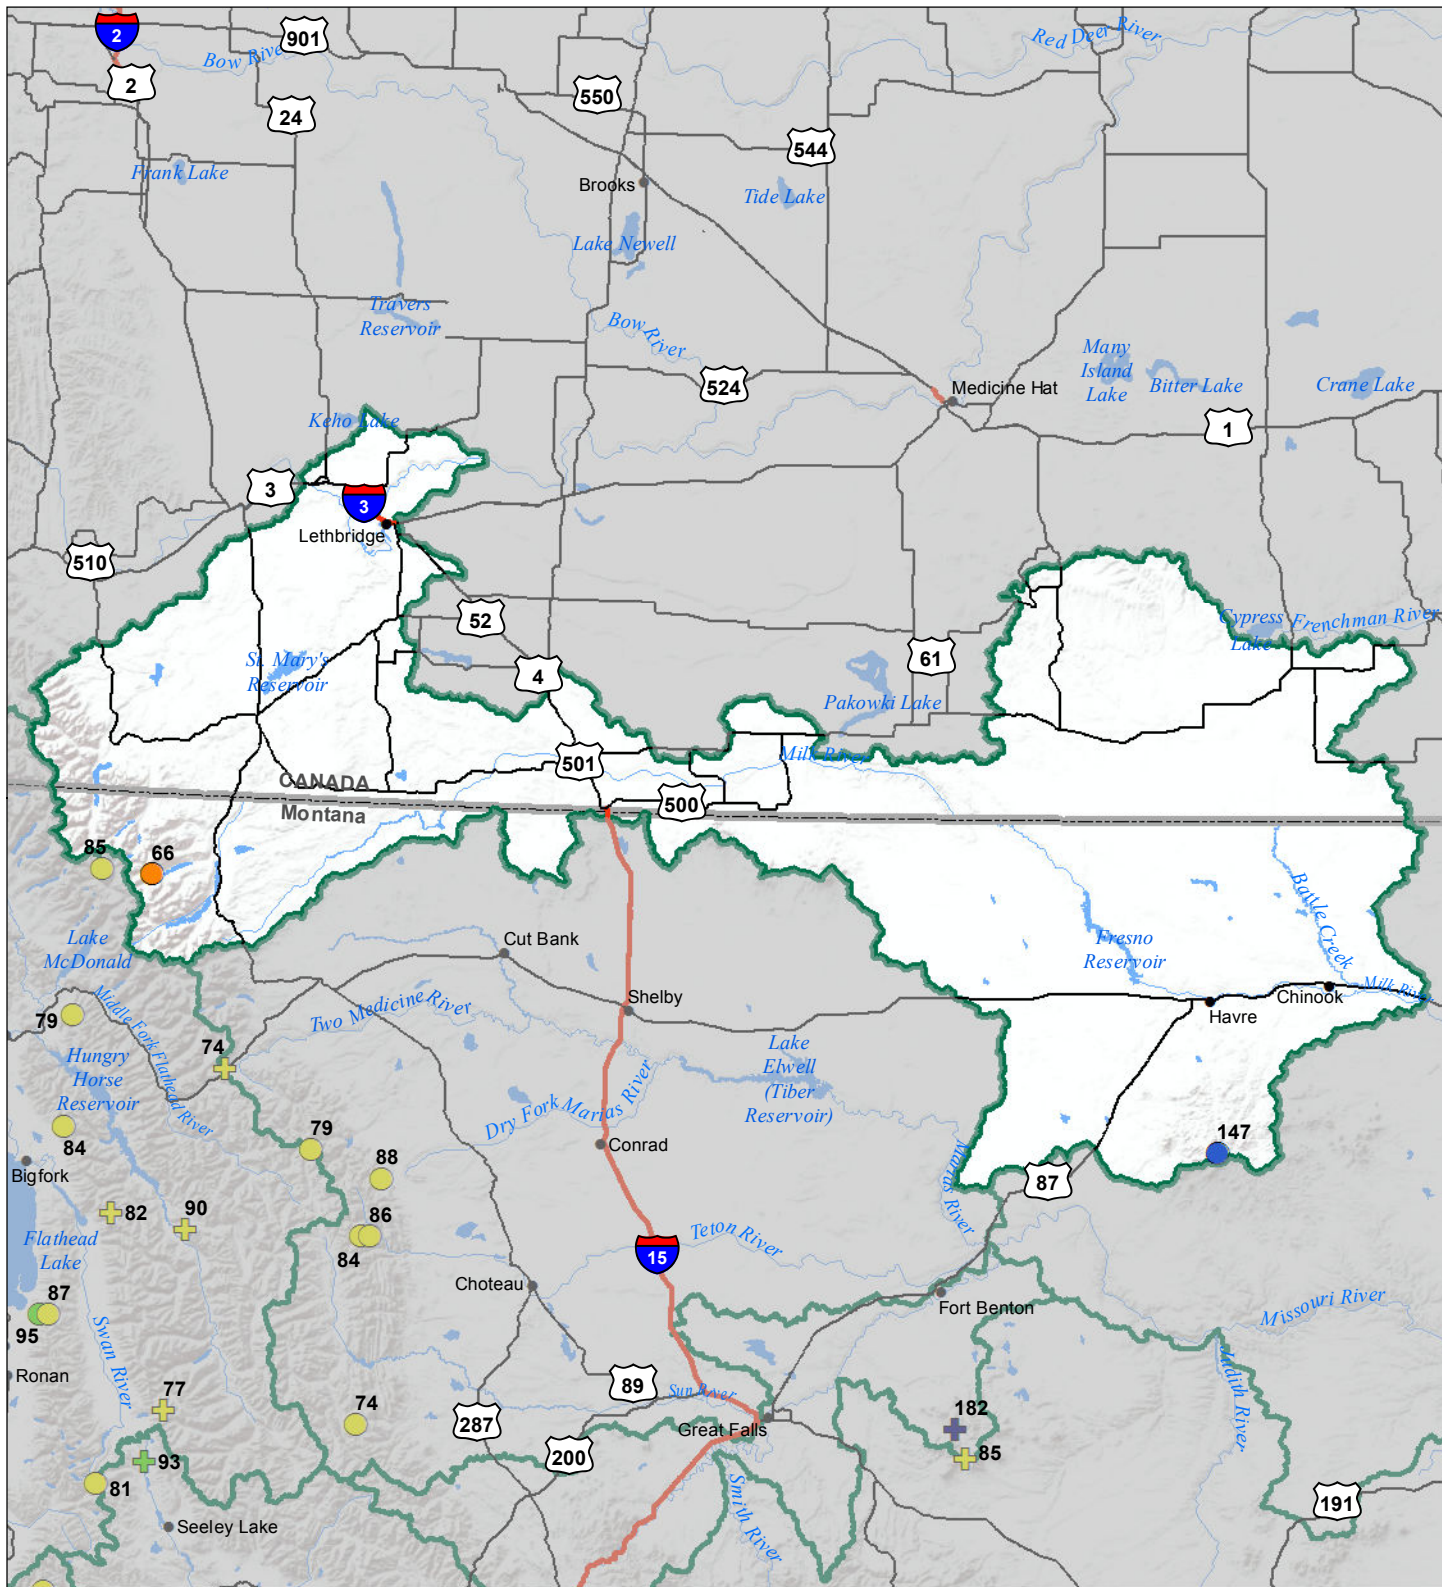

# St Mary's-Milk River Basin Snow Water Equivalent Percentage of Normal February 1, 2019

### Snow Water Equivalent Percent of Normal

**SNOTEL**

- > 150%
- 131 - 150%
- 111 - 130%
- 91 - 110%
- 71 - 90%
- 51 - 70%
- 1 - 50%
- \*

**Snowcourse**

- ⊕ > 150%
- ⊕ 131 - 150%
- ⊕ 111 - 130%
- ⊕ 91 - 110%
- ⊕ 71 - 90%
- ⊕ 51 - 70%
- ⊕ 1 - 50%
- ⊕ \*