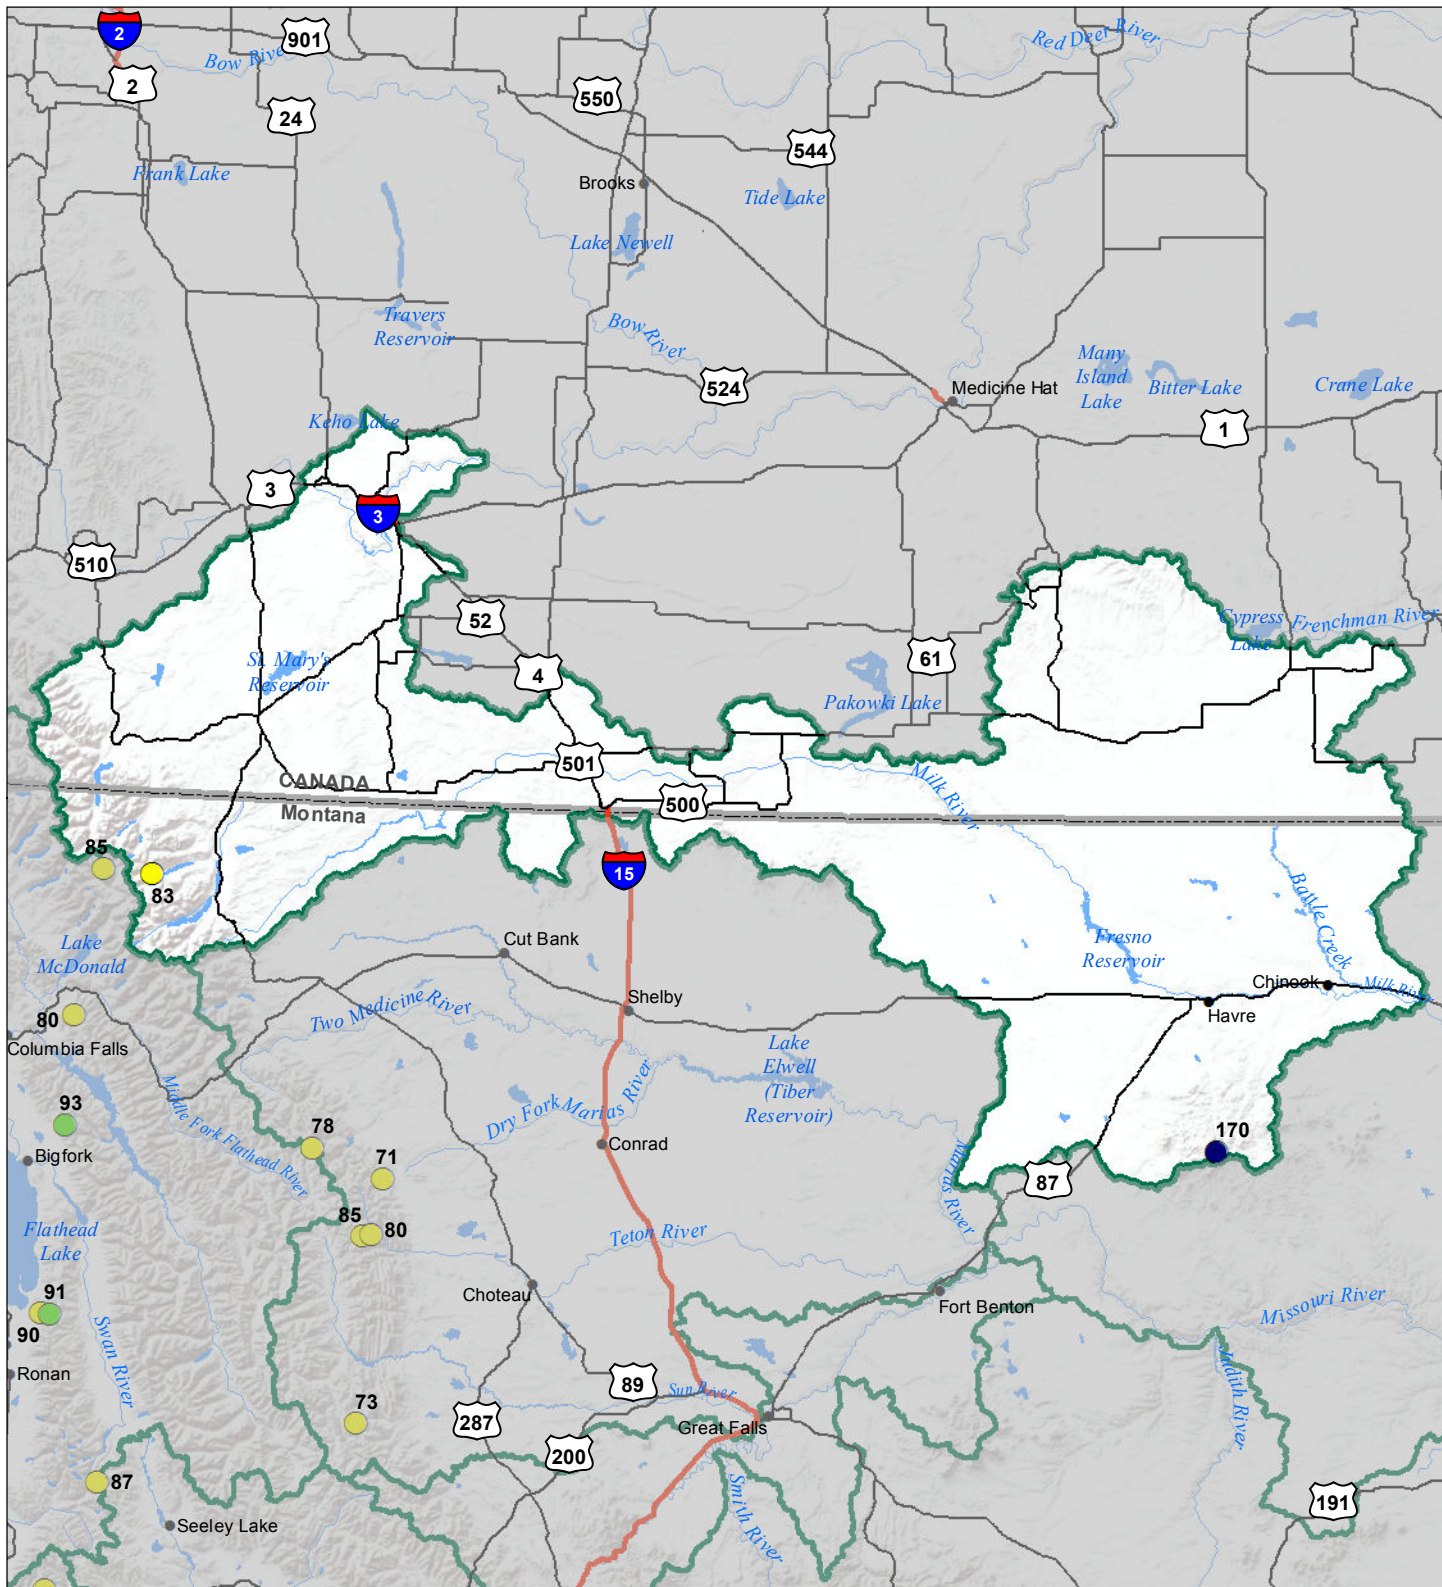

St Mary's-Milk River Basin Snow Water Equivalent Percentage of Normal January 1, 2019

Snow Water Equivalent Percent of Normal

SNOTEL

- > 150%
- 131 - 150%
- 111 - 130%
- 91 - 110%
- 71 - 90%
- 51 - 70%
- 1 - 50%
- * 0%

Snowcourse

- ✚ > 150%
- ✚ 131 - 150%
- ✚ 111 - 130%
- ✚ 91 - 110%
- ✚ 71 - 90%
- ✚ 51 - 70%
- ✚ 1 - 50%
- * 0%