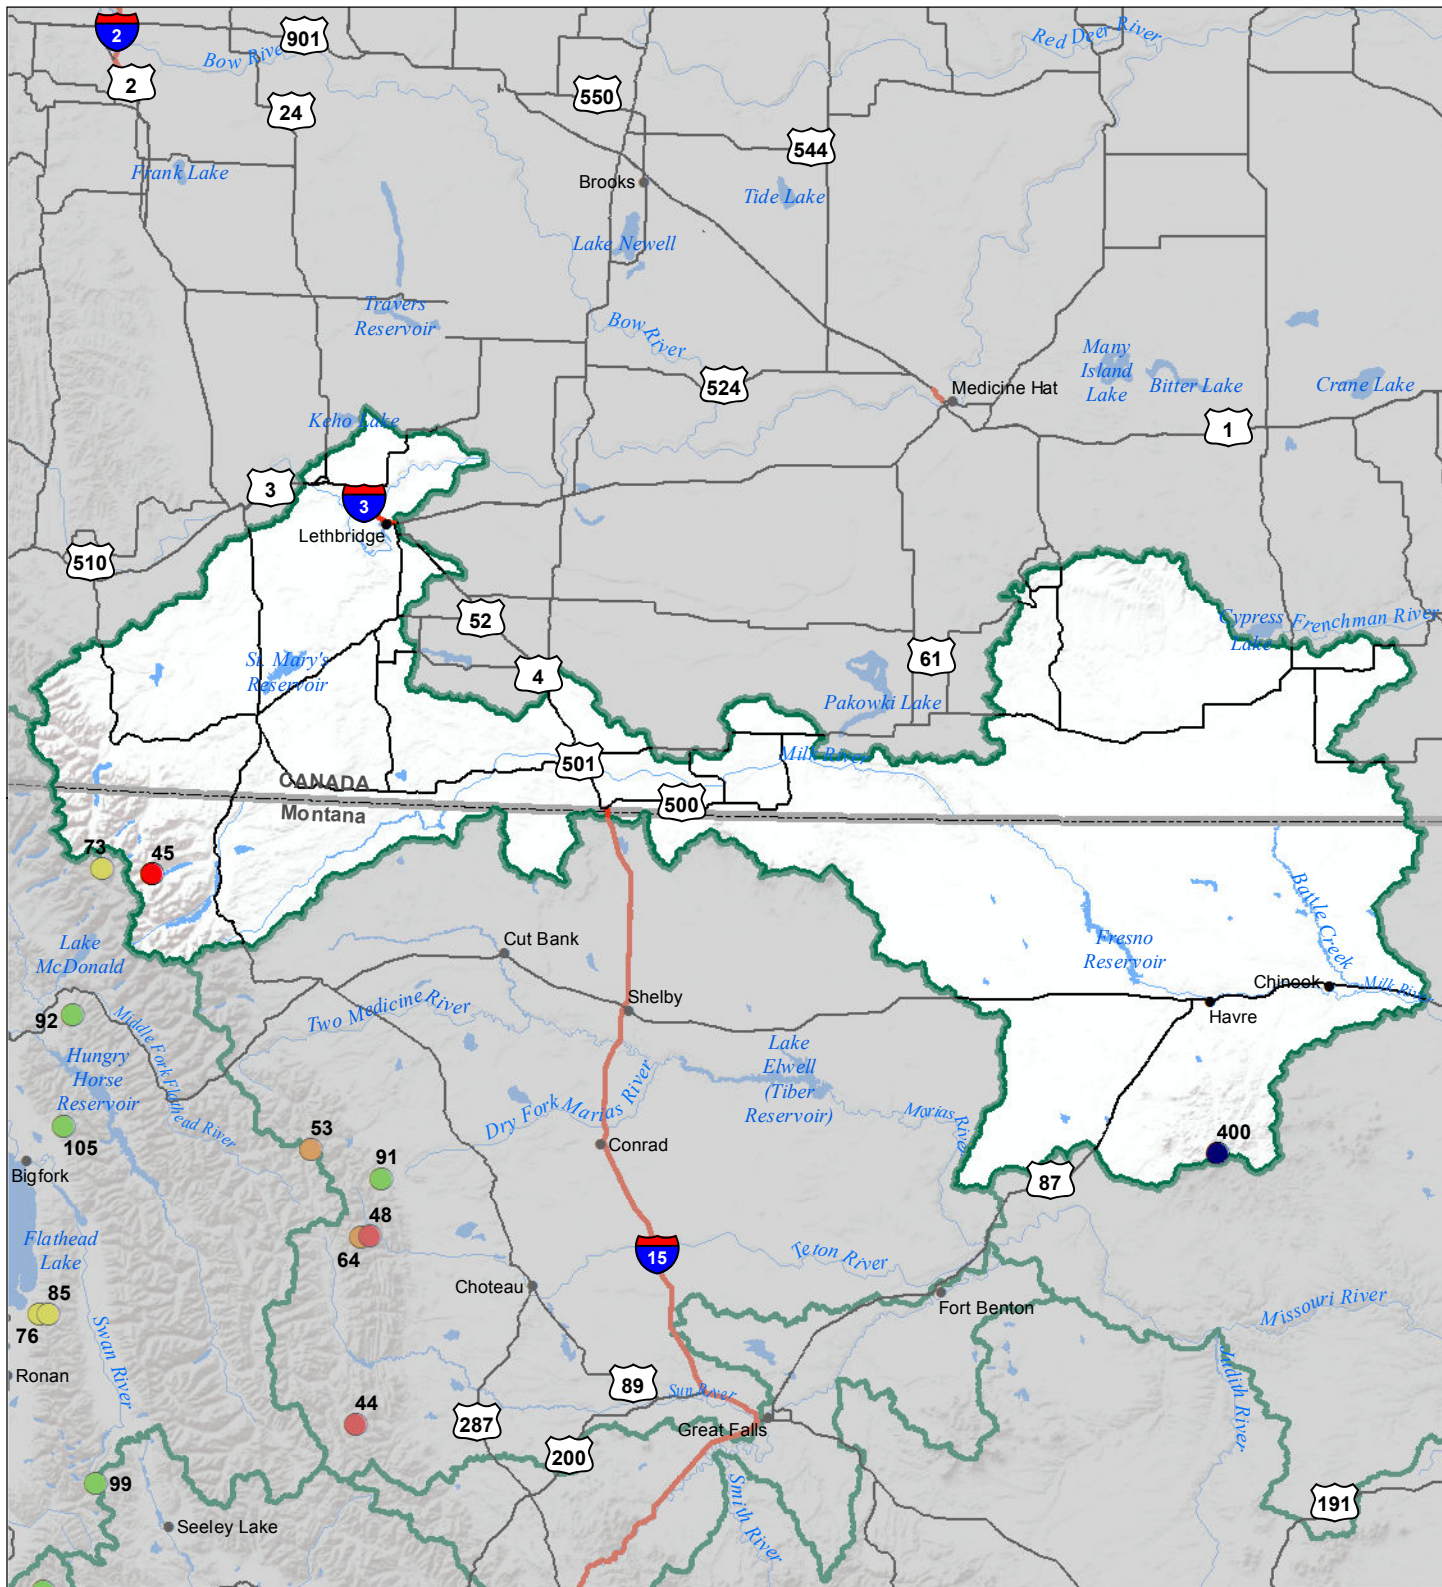

St Mary's-Milk River Basin Snow Water Equivalent Percentage of Normal December 1, 2018

Snow Water Equivalent Percent of Normal

SNOTEL

- > 150%
- 131 - 150%
- 111 - 130%
- 91 - 110%

- 71 - 90%
- 51 - 70%
- 1 - 50%
- * 0%

Snowcourse

- ✚ > 150%
- ✚ 131 - 150%
- ✚ 111 - 130%
- ✚ 91 - 110%

- ✚ 71 - 90%
- ✚ 51 - 70%
- ✚ 1 - 50%
- * 0%