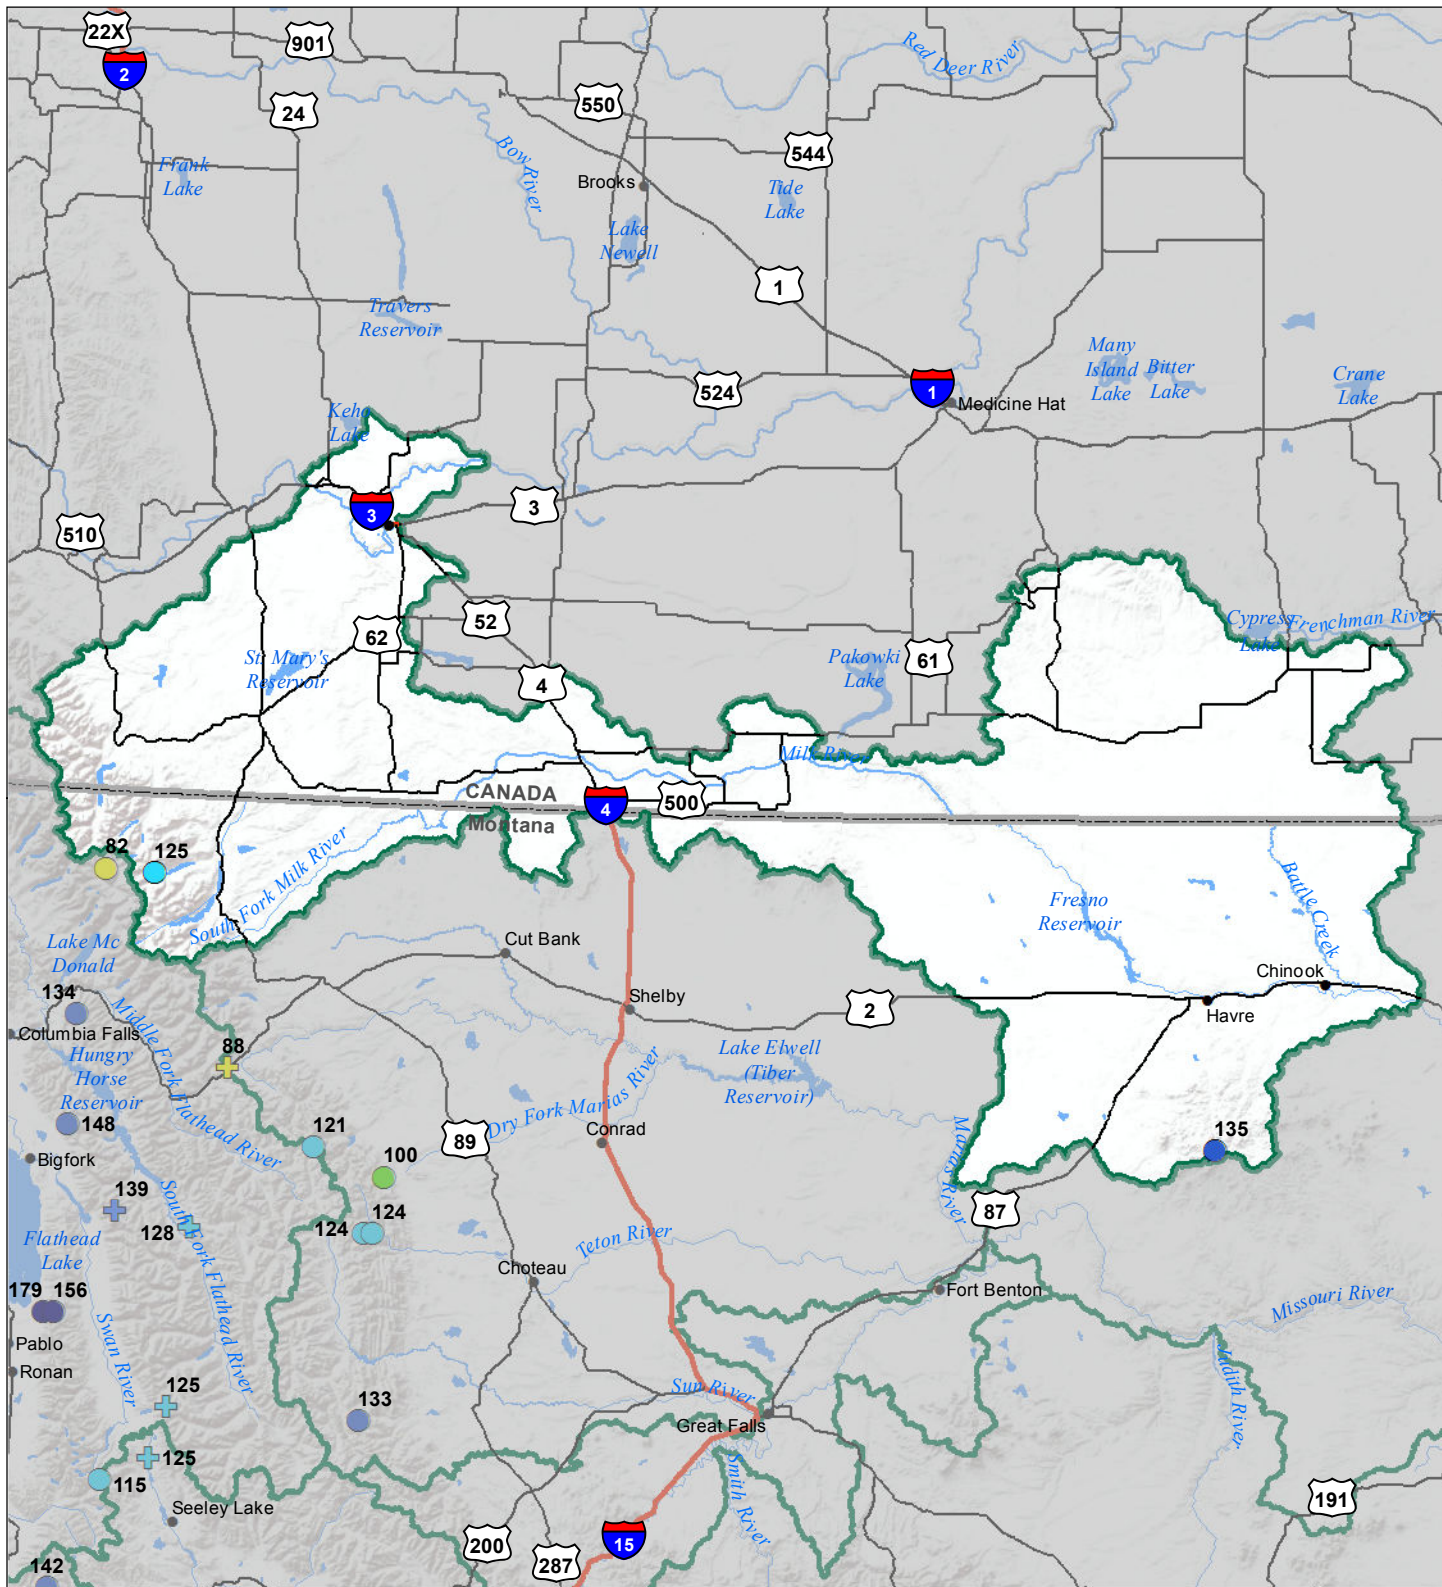

St Mary's-Milk River Basin Snow Water Equivalent Percentage of Normal January 1, 2018

Snow Water Equivalent Percent of Normal

SNOTEL

- > 150%
- 131 - 150%
- 111 - 130%
- 91 - 110%
- 71 - 90%
- 51 - 70%
- 1 - 50%
- 0%

Snowcourse

- ⊕ > 150%
- ⊕ 131 - 150%
- ⊕ 111 - 130%
- ⊕ 91 - 110%
- ⊕ 71 - 90%
- ⊕ 51 - 70%
- ⊕ 1 - 50%
- ⊕ 0%