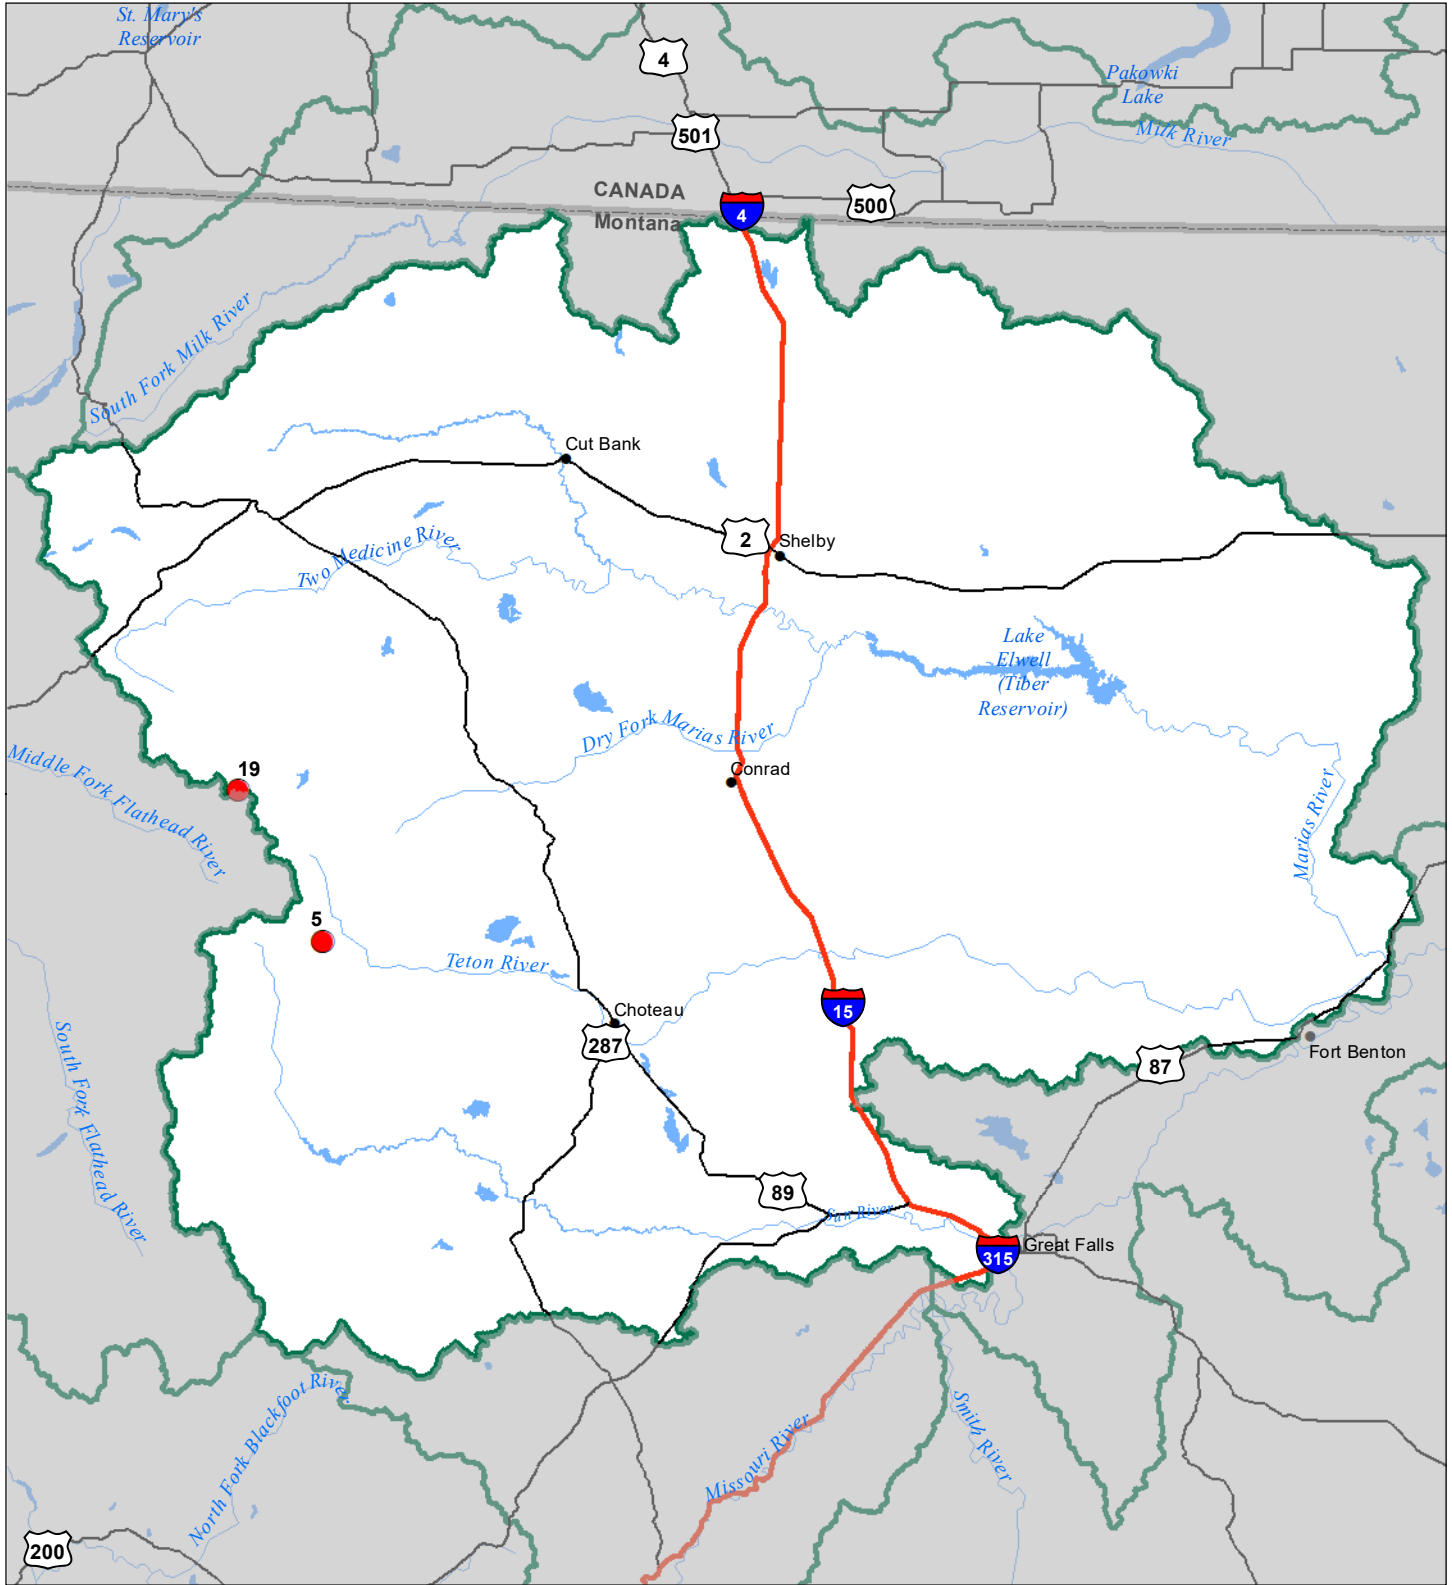

Sun-Teton-Marias River Basin Snow Water Equivalent Percentage of Normal June 1, 2024

Snow Water Equivalent Percent of Normal

SNOTEL

- > 150%
- 131 - 150%
- 111 - 130%
- 91 - 110%
- 71 - 90%
- 51 - 70%
- 1 - 50%
- *

Snowcourse

- ⊕ > 150%
- ⊕ 131 - 150%
- ⊕ 111 - 130%
- ⊕ 91 - 110%
- ⊕ 71 - 90%
- ⊕ 51 - 70%
- ⊕ 1 - 50%
- ⊕ *