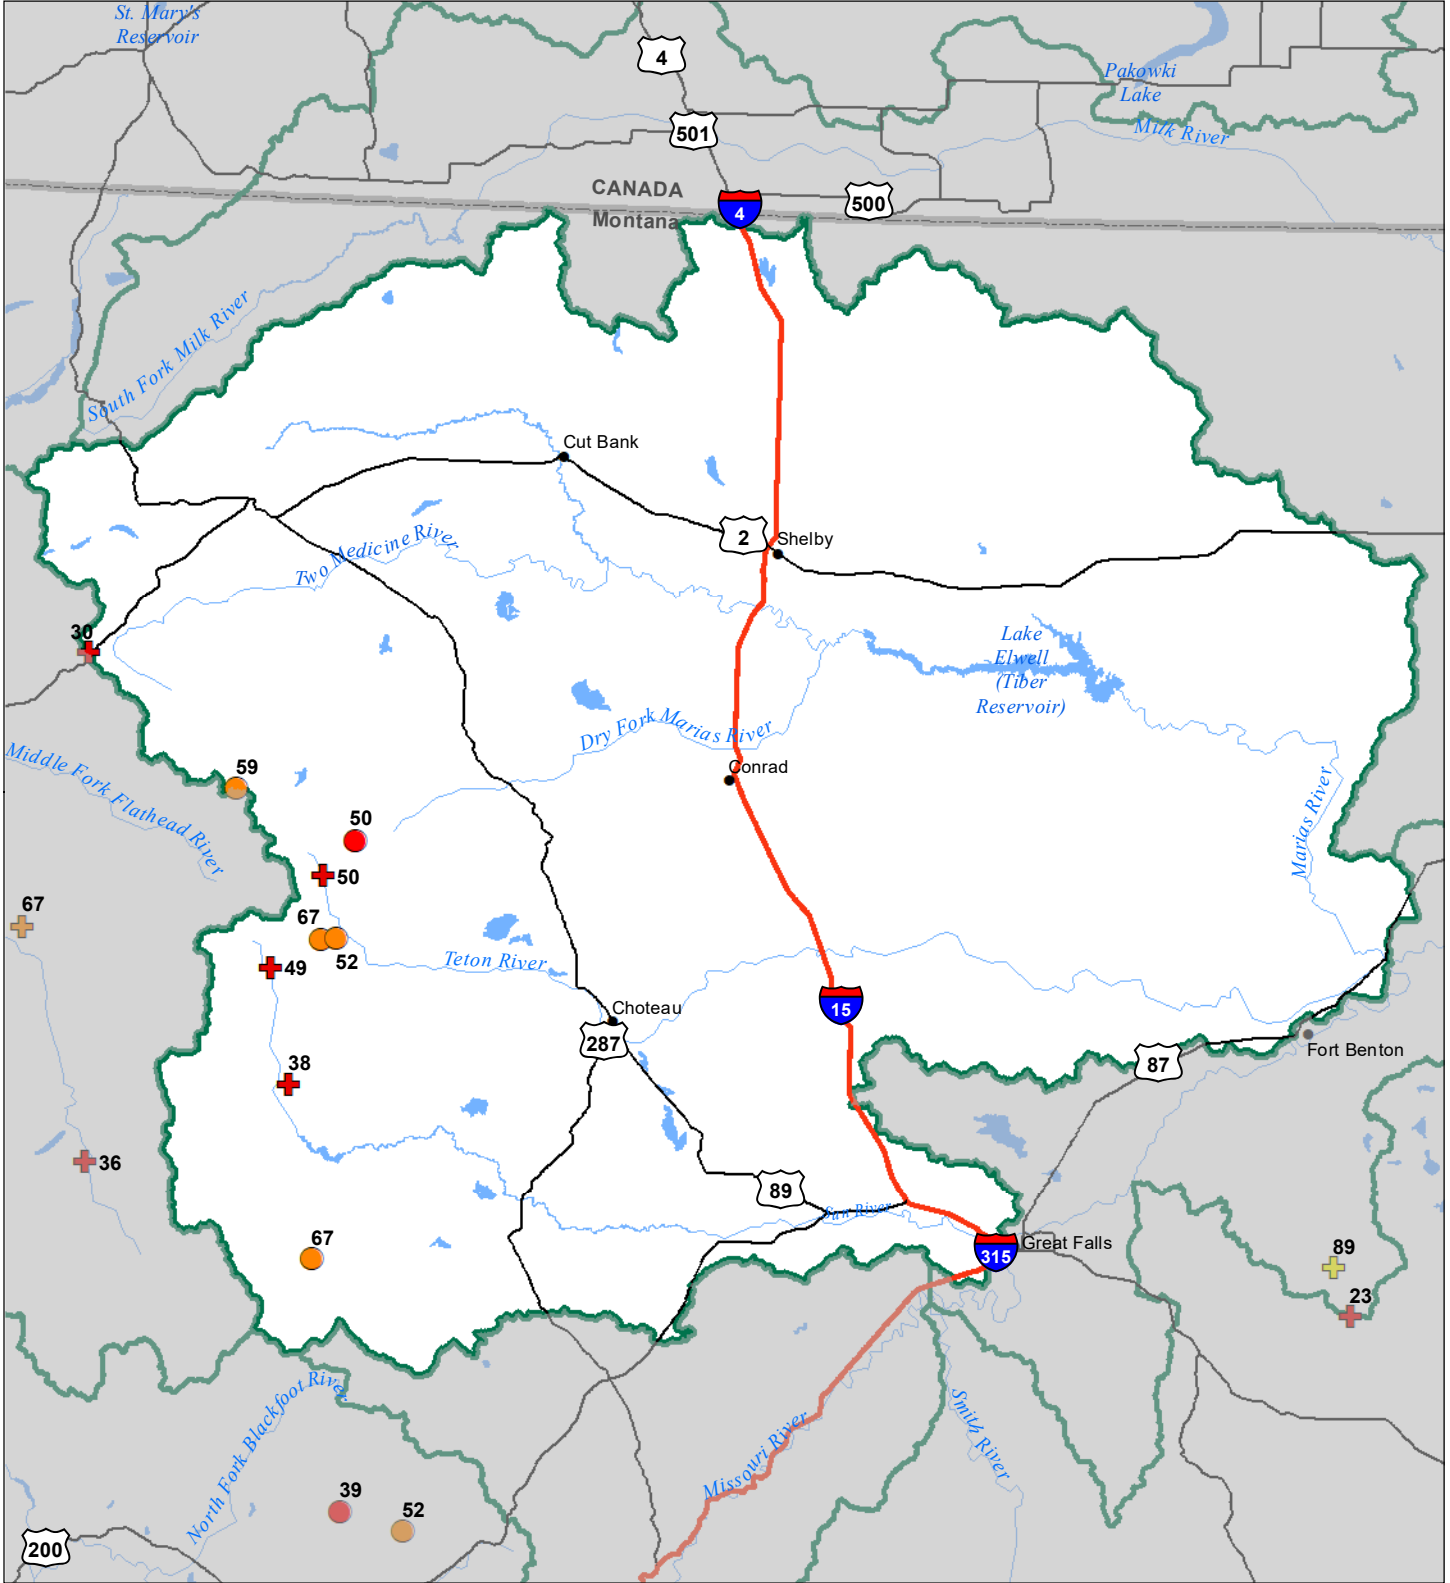

Sun-Teton-Marias River Basin Snow Water Equivalent Percentage of Normal March 1, 2024

Snow Water Equivalent Percent of Normal

SNOTEL

- > 150%
- 131 - 150%
- 111 - 130%
- 91 - 110%
- 71 - 90%
- 51 - 70%
- 1 - 50%
- * 0%

Snowcourse

- ⊕ > 150%
- ⊕ 131 - 150%
- ⊕ 111 - 130%
- ⊕ 91 - 110%
- ⊕ 71 - 90%
- ⊕ 51 - 70%
- ⊕ 1 - 50%
- * 0%