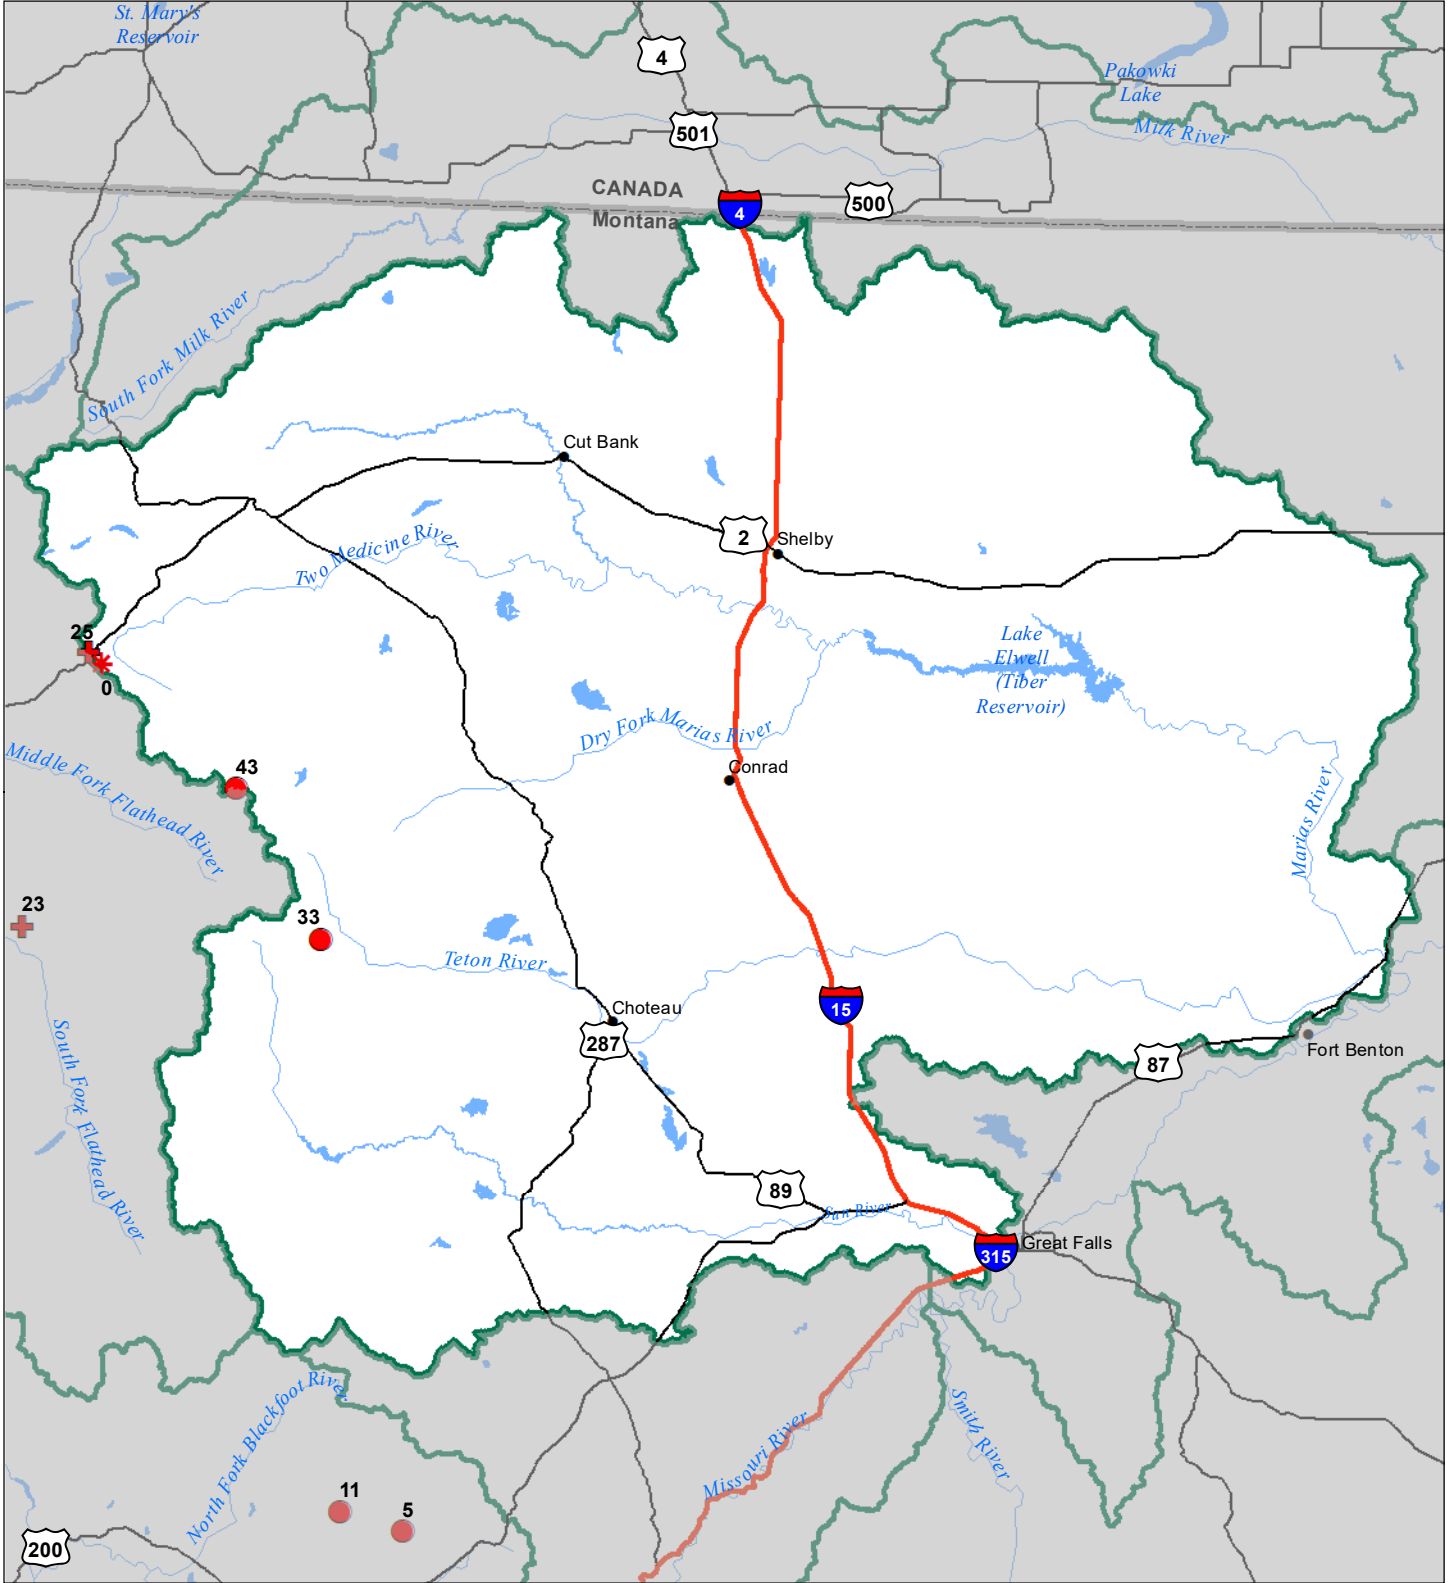

Sun-Teton-Marias River Basin Snow Water Equivalent Percentage of Normal January 1, 2024

Snow Water Equivalent Percent of Normal

SNOTEL

- > 150%
- 131 - 150%
- 111 - 130%
- 91 - 110%
- 71 - 90%
- 51 - 70%
- 1 - 50%
- *

Snowcourse

- ⊕ > 150%
- ⊕ 131 - 150%
- ⊕ 111 - 130%
- ⊕ 91 - 110%
- ⊕ 71 - 90%
- ⊕ 51 - 70%
- ⊕ 1 - 50%
- ⊕ *