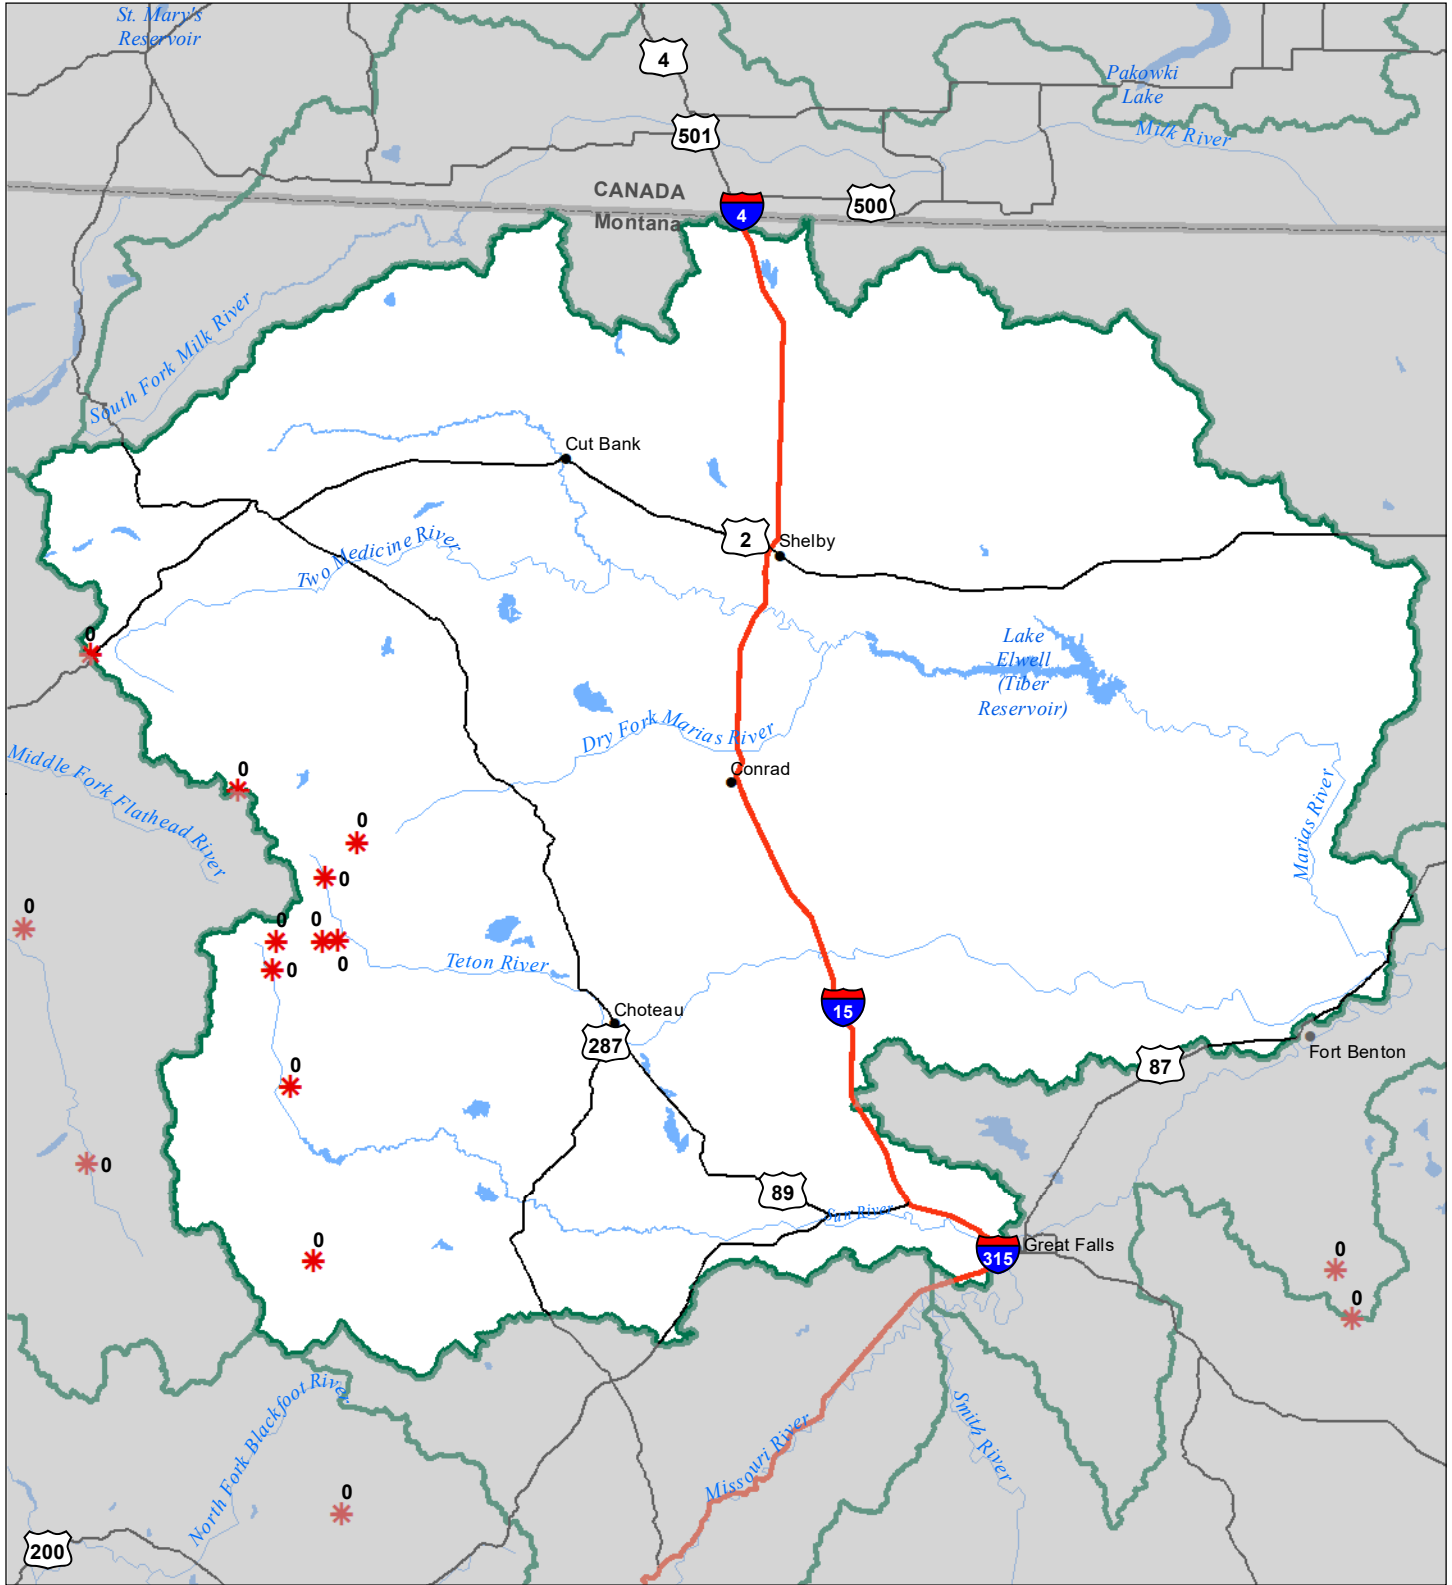

# Sun-Teton-Marias River Basin Snow Water Equivalent Percentage of Normal June 1, 2023

### Snow Water Equivalent Percent of Normal

**SNOTEL**

- > 150%
- 131 - 150%
- 111 - 130%
- 91 - 110%
- 71 - 90%
- 51 - 70%
- 1 - 50%
- \*

**Snowcourse**

- ⊕ > 150%
- ⊕ 131 - 150%
- ⊕ 111 - 130%
- ⊕ 91 - 110%
- ⊕ 71 - 90%
- ⊕ 51 - 70%
- ⊕ 1 - 50%
- ⊕ \*