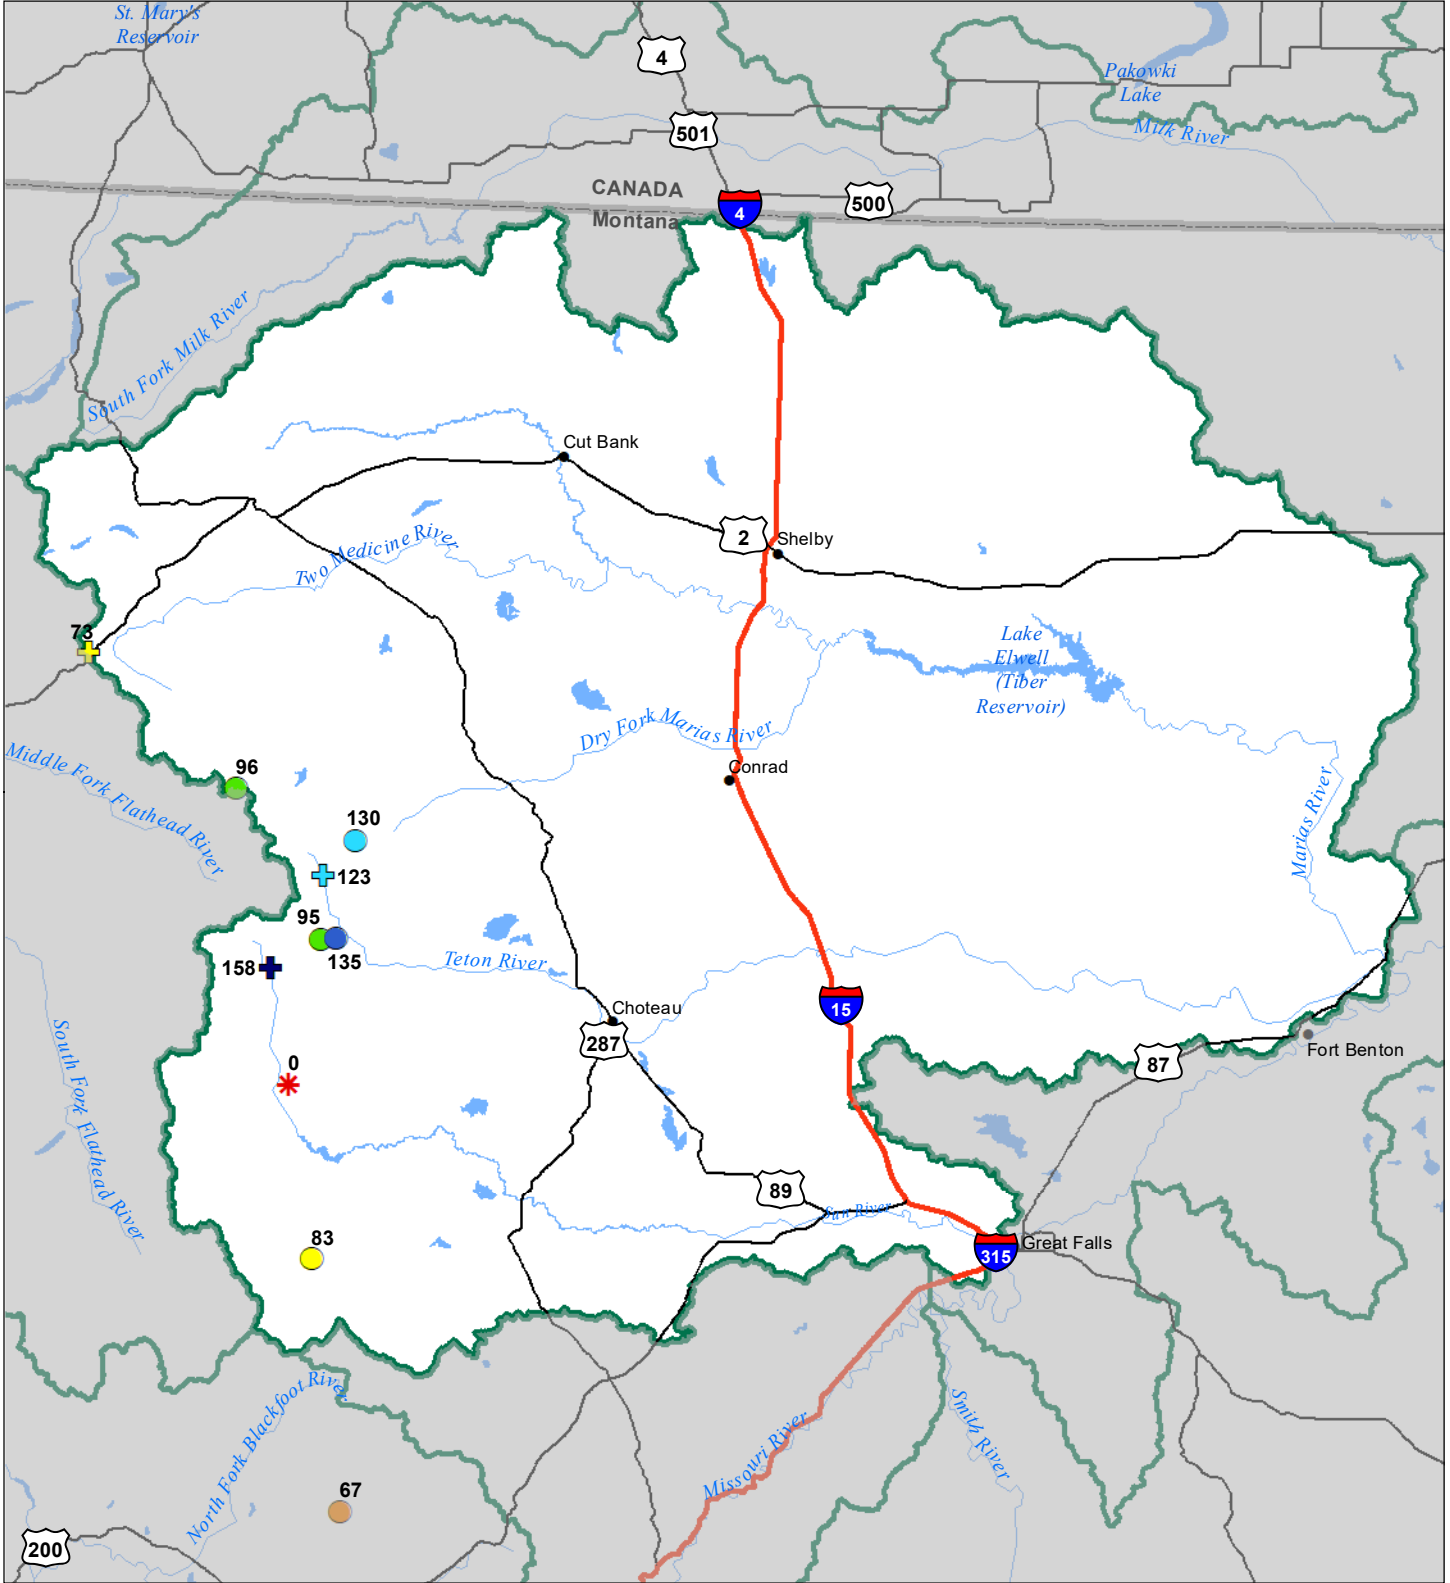

# Sun-Teton-Marias River Basin Snow Water Equivalent Percentage of Normal May 1, 2023

### Snow Water Equivalent Percent of Normal

**SNOTEL**

- > 150%
- 131 - 150%
- 111 - 130%
- 91 - 110%
- 71 - 90%
- 51 - 70%
- 1 - 50%
- 0%

**Snowcourse**

- ⊕ > 150%
- ⊕ 131 - 150%
- ⊕ 111 - 130%
- ⊕ 91 - 110%
- ⊕ 71 - 90%
- ⊕ 51 - 70%
- ⊕ 1 - 50%
- ⊕ 0%