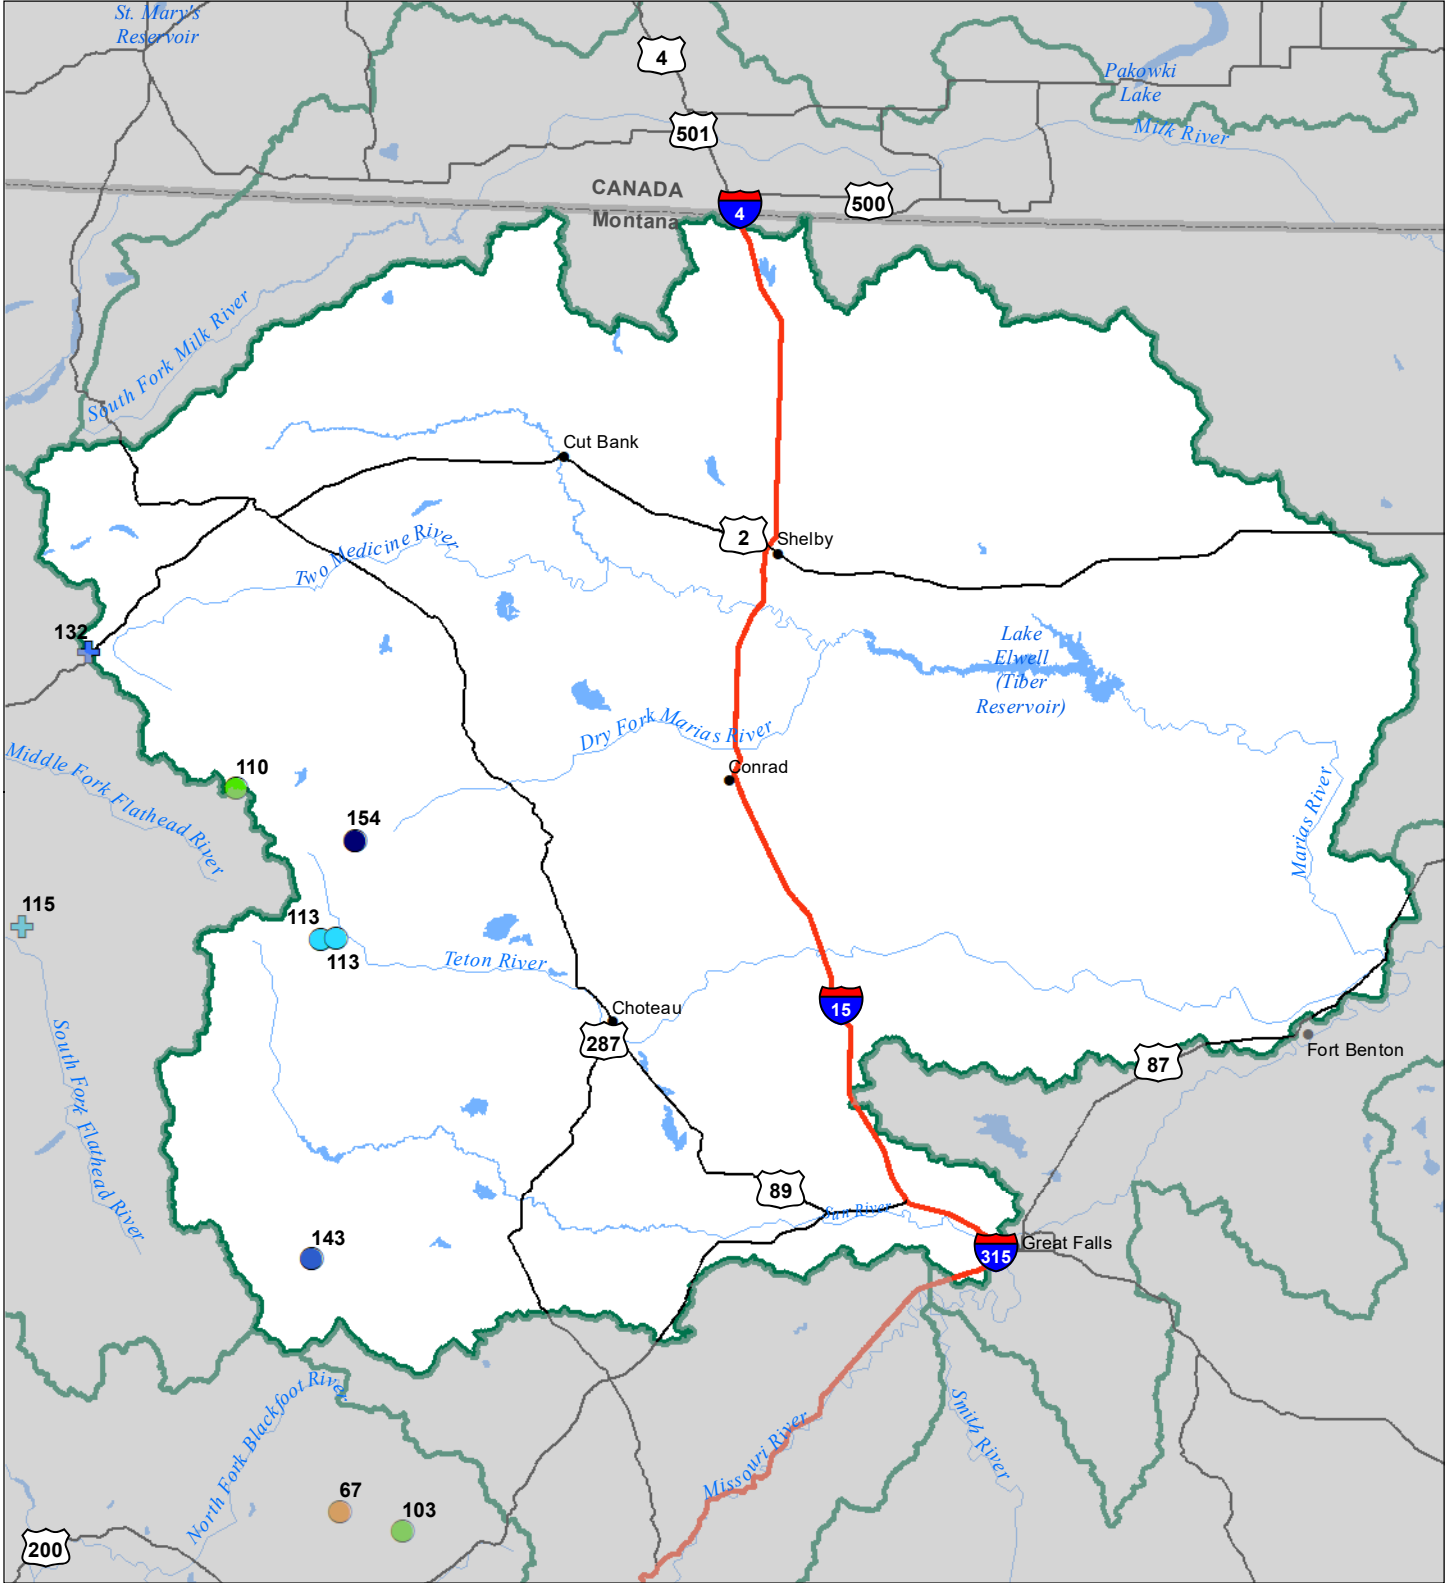

Sun-Teton-Marias River Basin Snow Water Equivalent Percentage of Normal January 1, 2023

Snow Water Equivalent Percent of Normal

SNOTEL

- > 150%
- 131 - 150%
- 111 - 130%
- 91 - 110%
- 71 - 90%
- 51 - 70%
- 1 - 50%
- * 0%

Snowcourse

- ⊕ > 150%
- ⊕ 131 - 150%
- ⊕ 111 - 130%
- ⊕ 91 - 110%
- ⊕ 71 - 90%
- ⊕ 51 - 70%
- ⊕ 1 - 50%
- * 0%