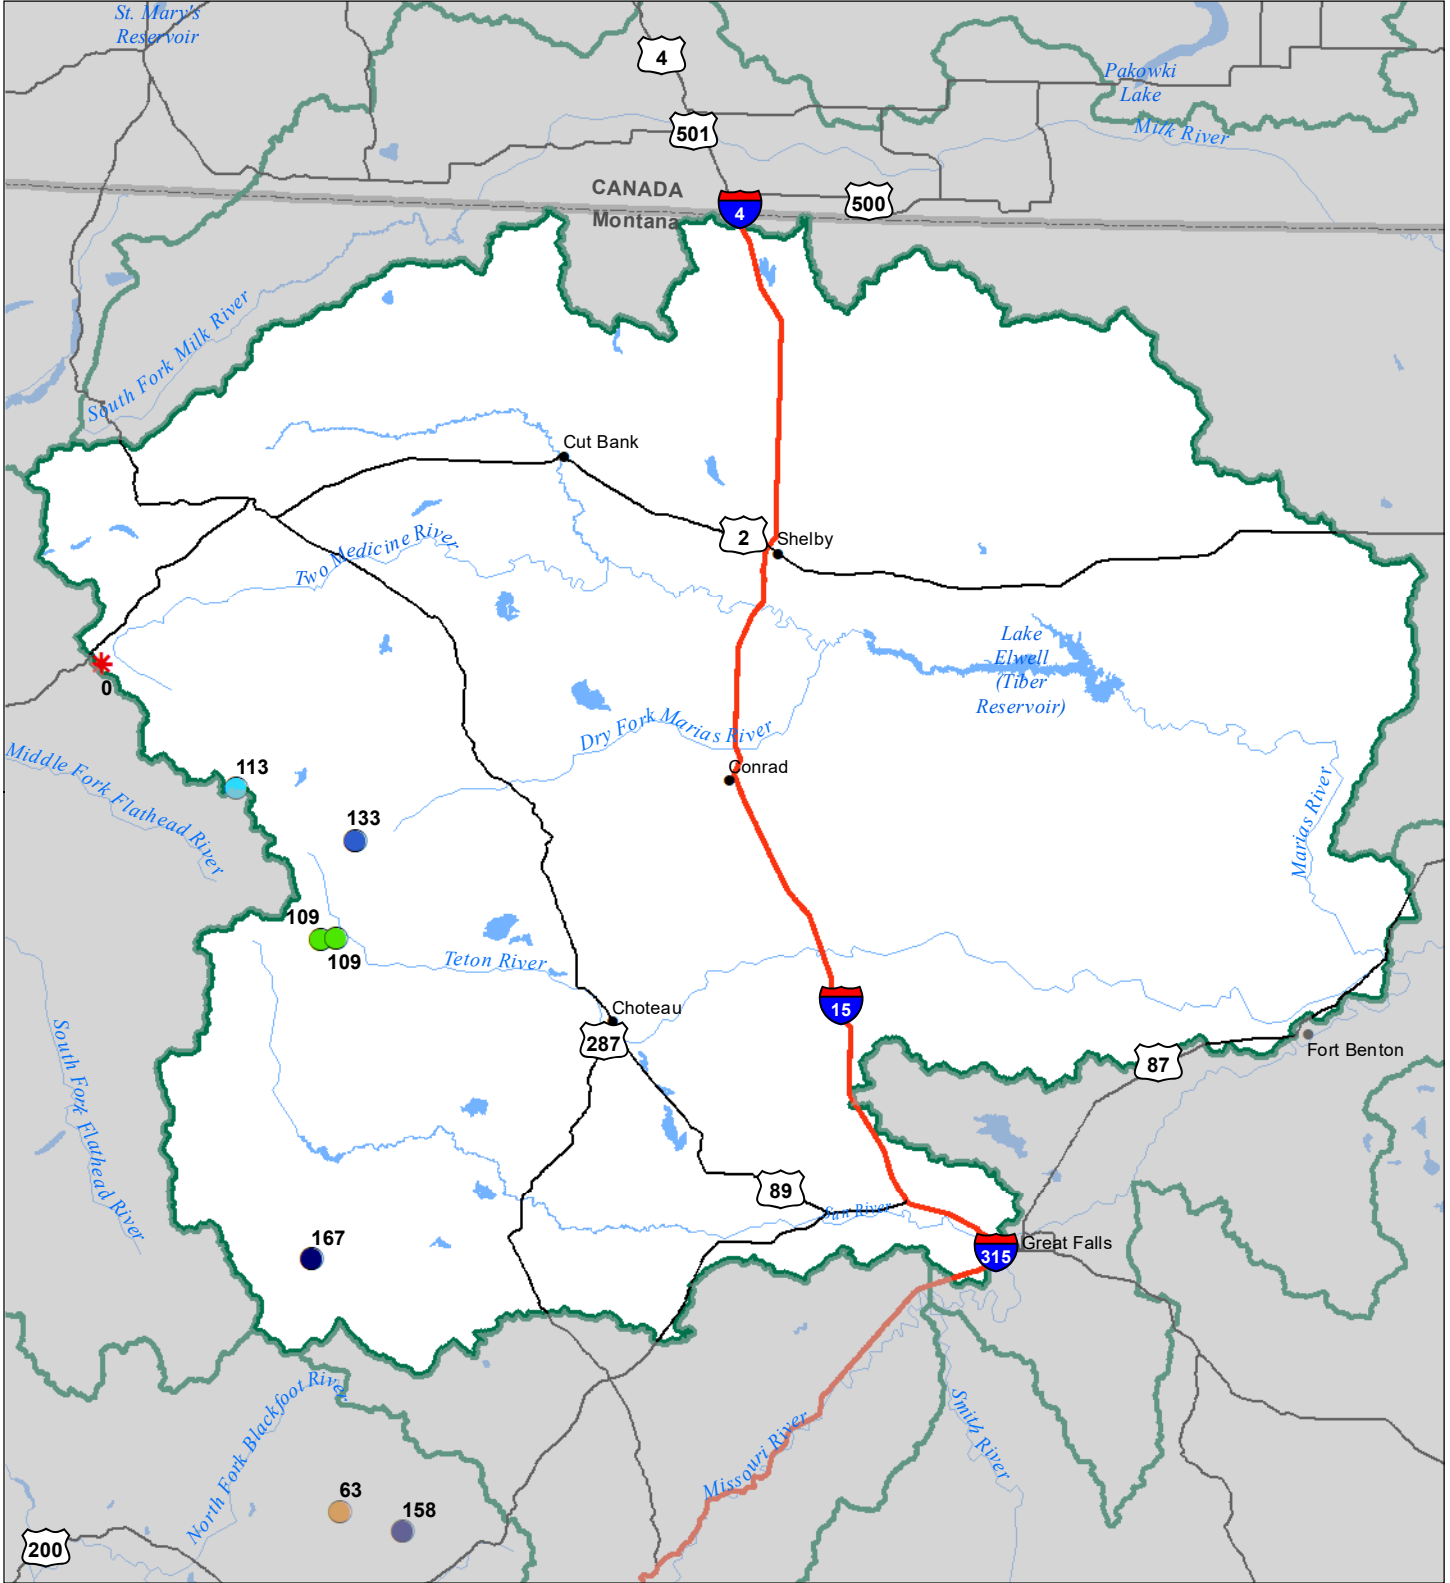

Sun-Teton-Marias River Basin Snow Water Equivalent Percentage of Normal December 1, 2022

Snow Water Equivalent Percent of Normal

SNOTEL

- > 150%
- 131 - 150%
- 111 - 130%
- 91 - 110%
- 71 - 90%
- 51 - 70%
- 1 - 50%
- 0%

Snowcourse

- ⊕ > 150%
- ⊕ 131 - 150%
- ⊕ 111 - 130%
- ⊕ 91 - 110%
- ⊕ 71 - 90%
- ⊕ 51 - 70%
- ⊕ 1 - 50%
- ⊕ 0%