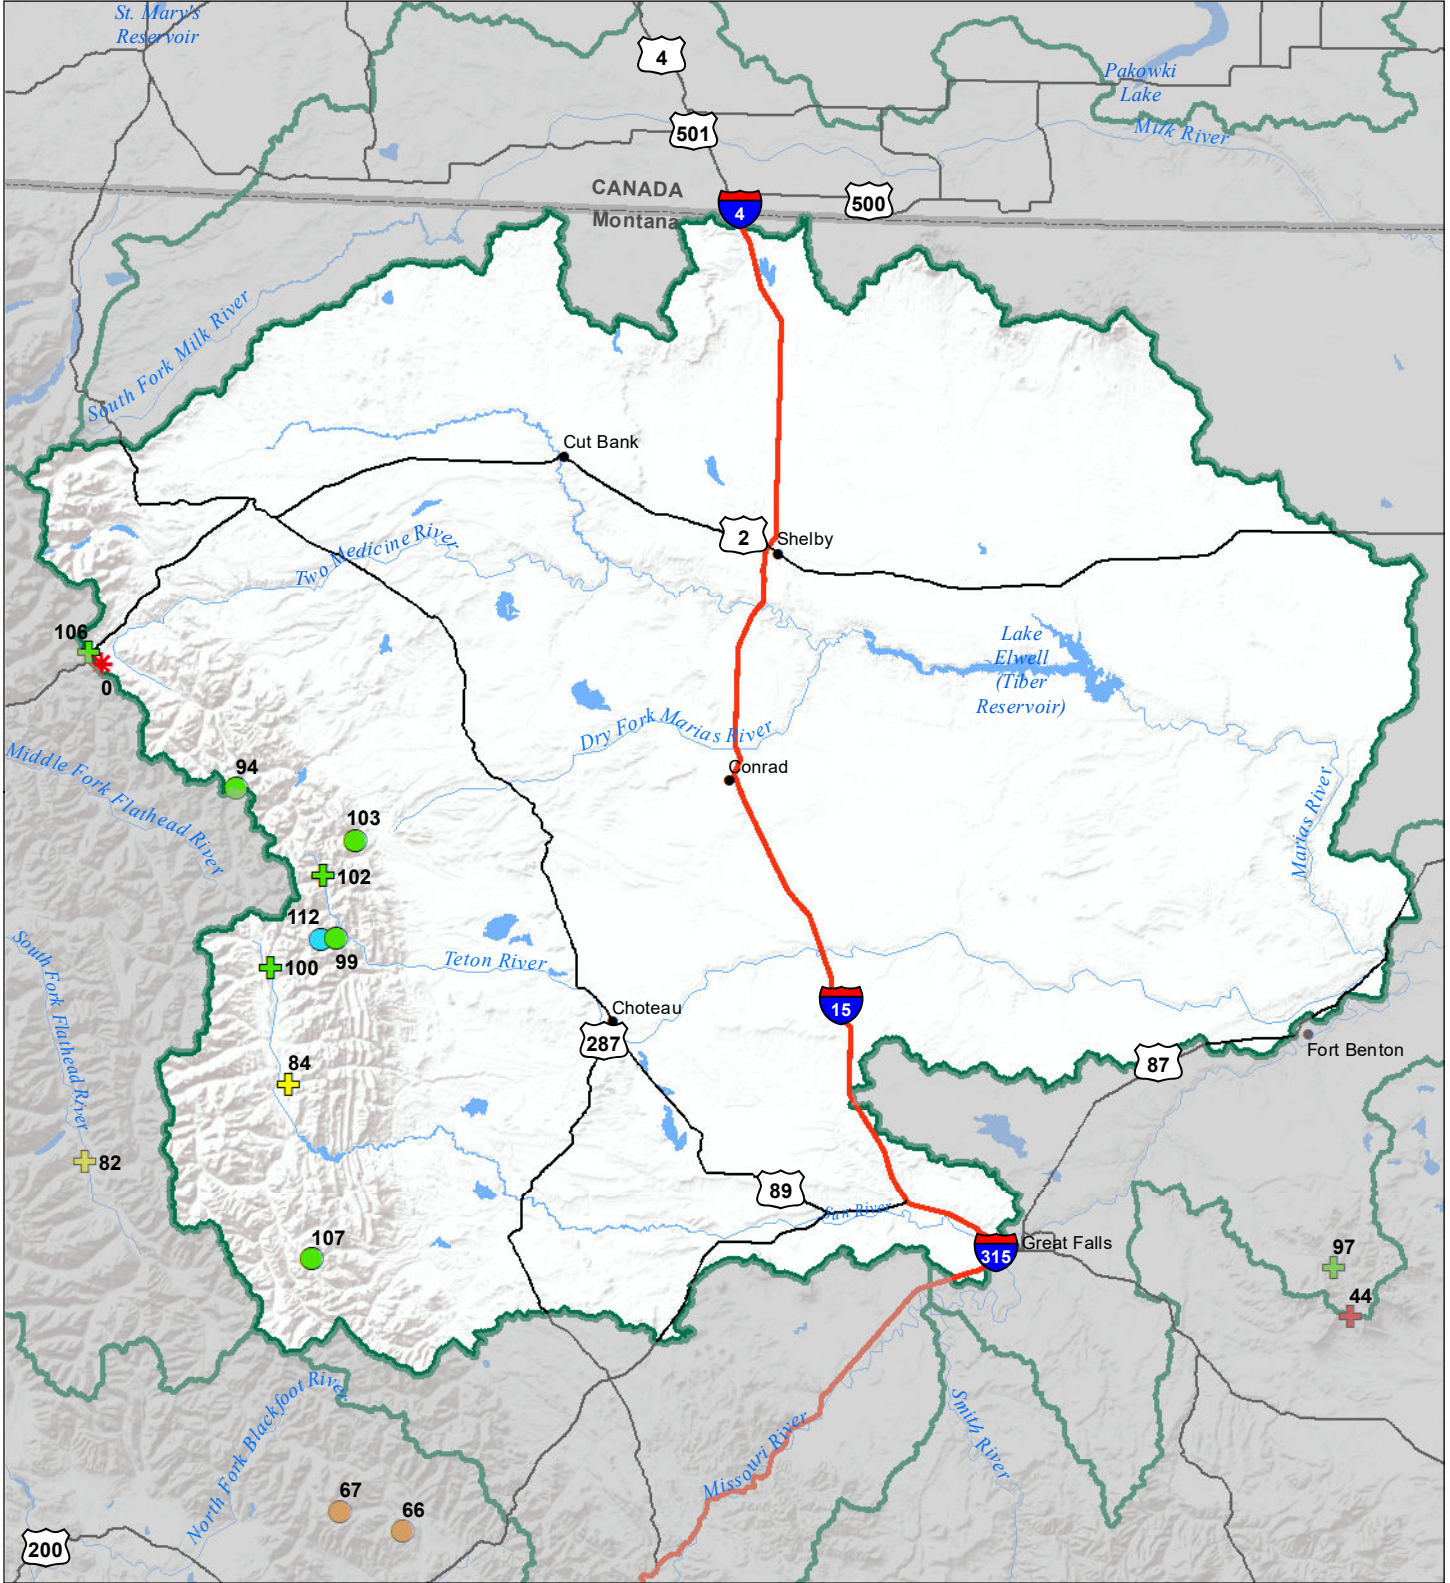

# Sun-Teton-Marias River Basin Snow Water Equivalent Percentage of Normal March 1, 2022

### Snow Water Equivalent Percent of Normal

**SNOTEL**

- > 150%
- 131 - 150%
- 111 - 130%
- 91 - 110%
- 71 - 90%
- 51 - 70%
- 1 - 50%
- 0%

**Snowcourse**

- ⊕ > 150%
- ⊕ 131 - 150%
- ⊕ 111 - 130%
- ⊕ 91 - 110%
- ⊕ 71 - 90%
- ⊕ 51 - 70%
- ⊕ 1 - 50%
- ⊕ 0%