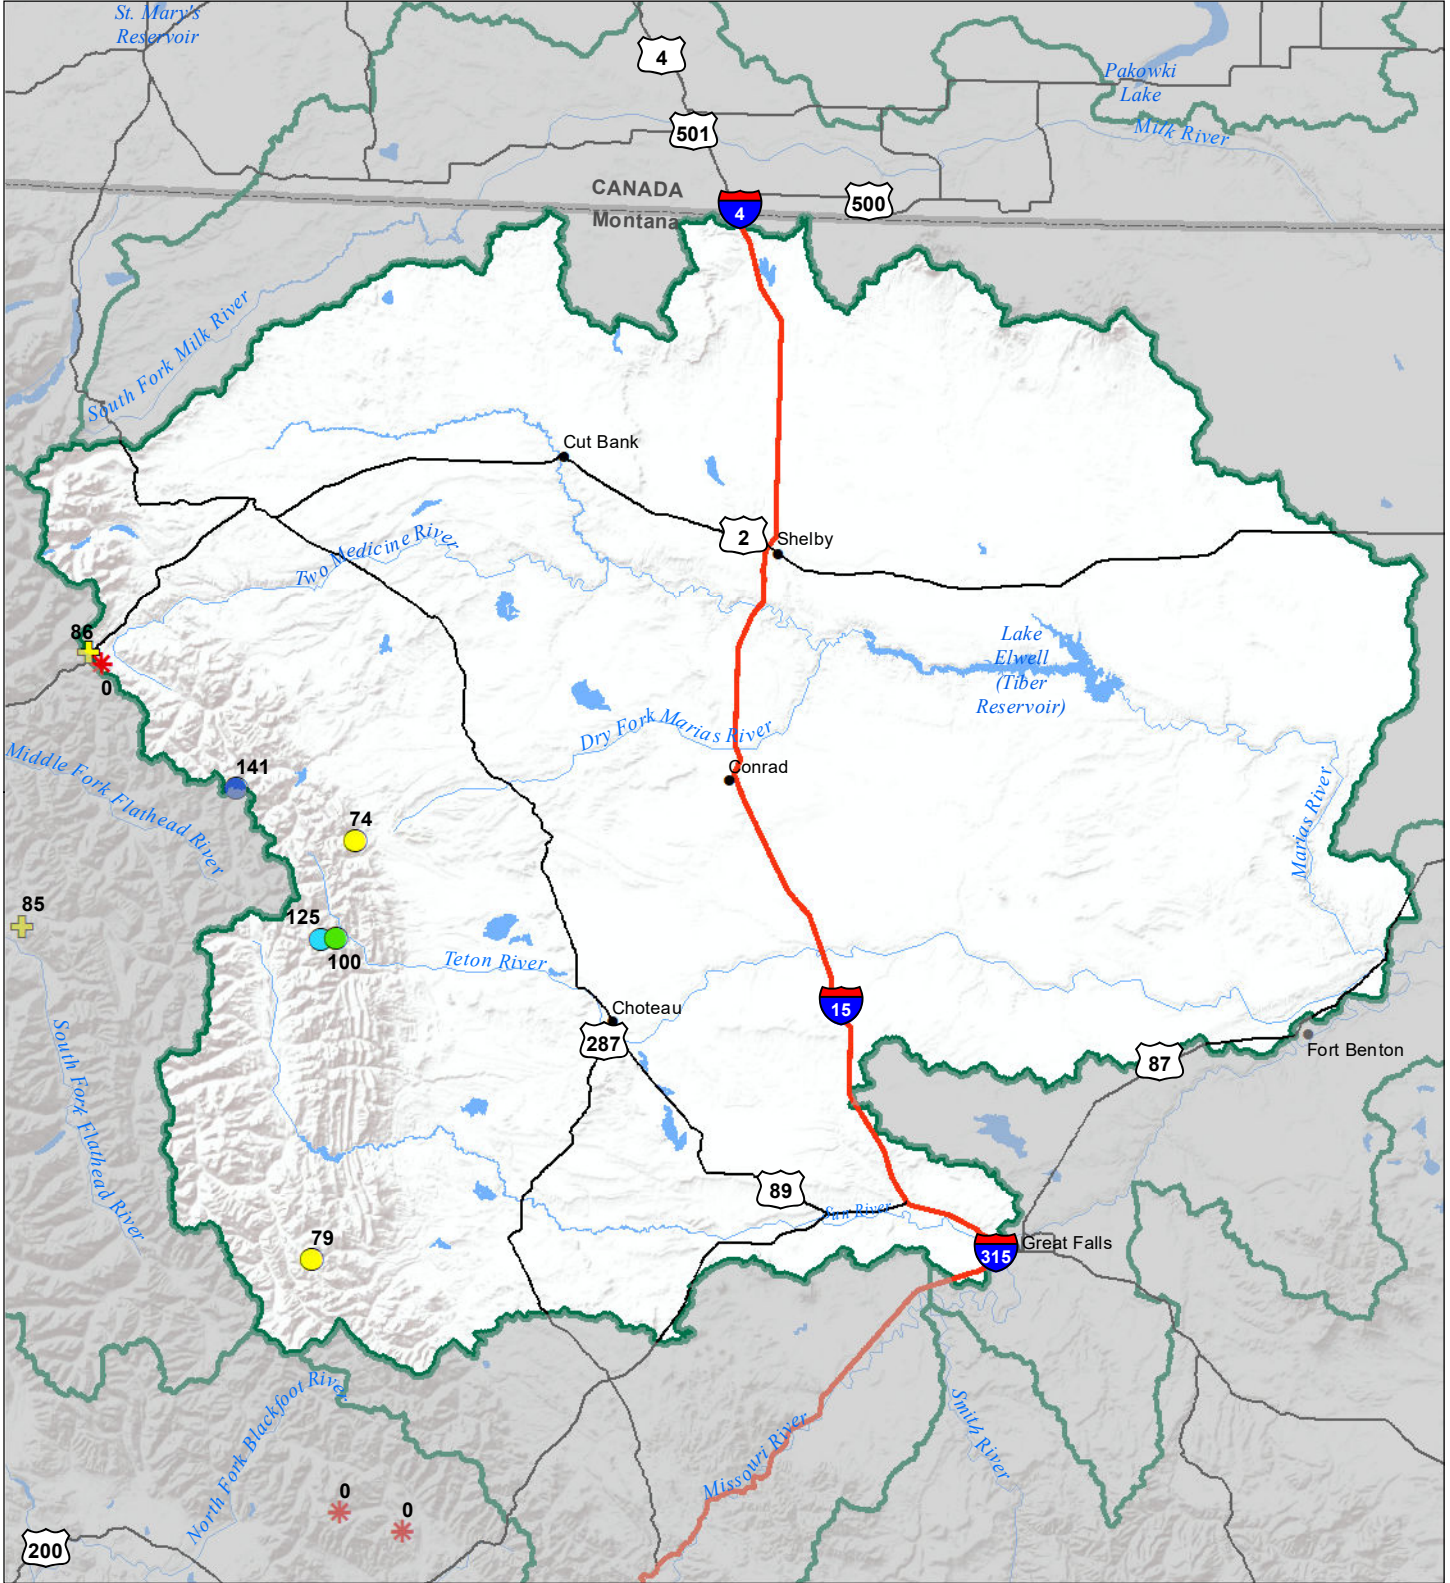

# Sun-Teton-Marias River Basin Snow Water Equivalent Percentage of Normal January 1, 2021

## Snow Water Equivalent Percent of Normal

### SNOTEL

- > 150%
- 131 - 150%
- 111 - 130%
- 91 - 110%
- 71 - 90%
- 51 - 70%
- 1 - 50%
- \* 0%

### Snowcourse

- + > 150%
- + 131 - 150%
- + 111 - 130%
- + 91 - 110%
- + 71 - 90%
- + 51 - 70%
- + 1 - 50%
- \* 0%