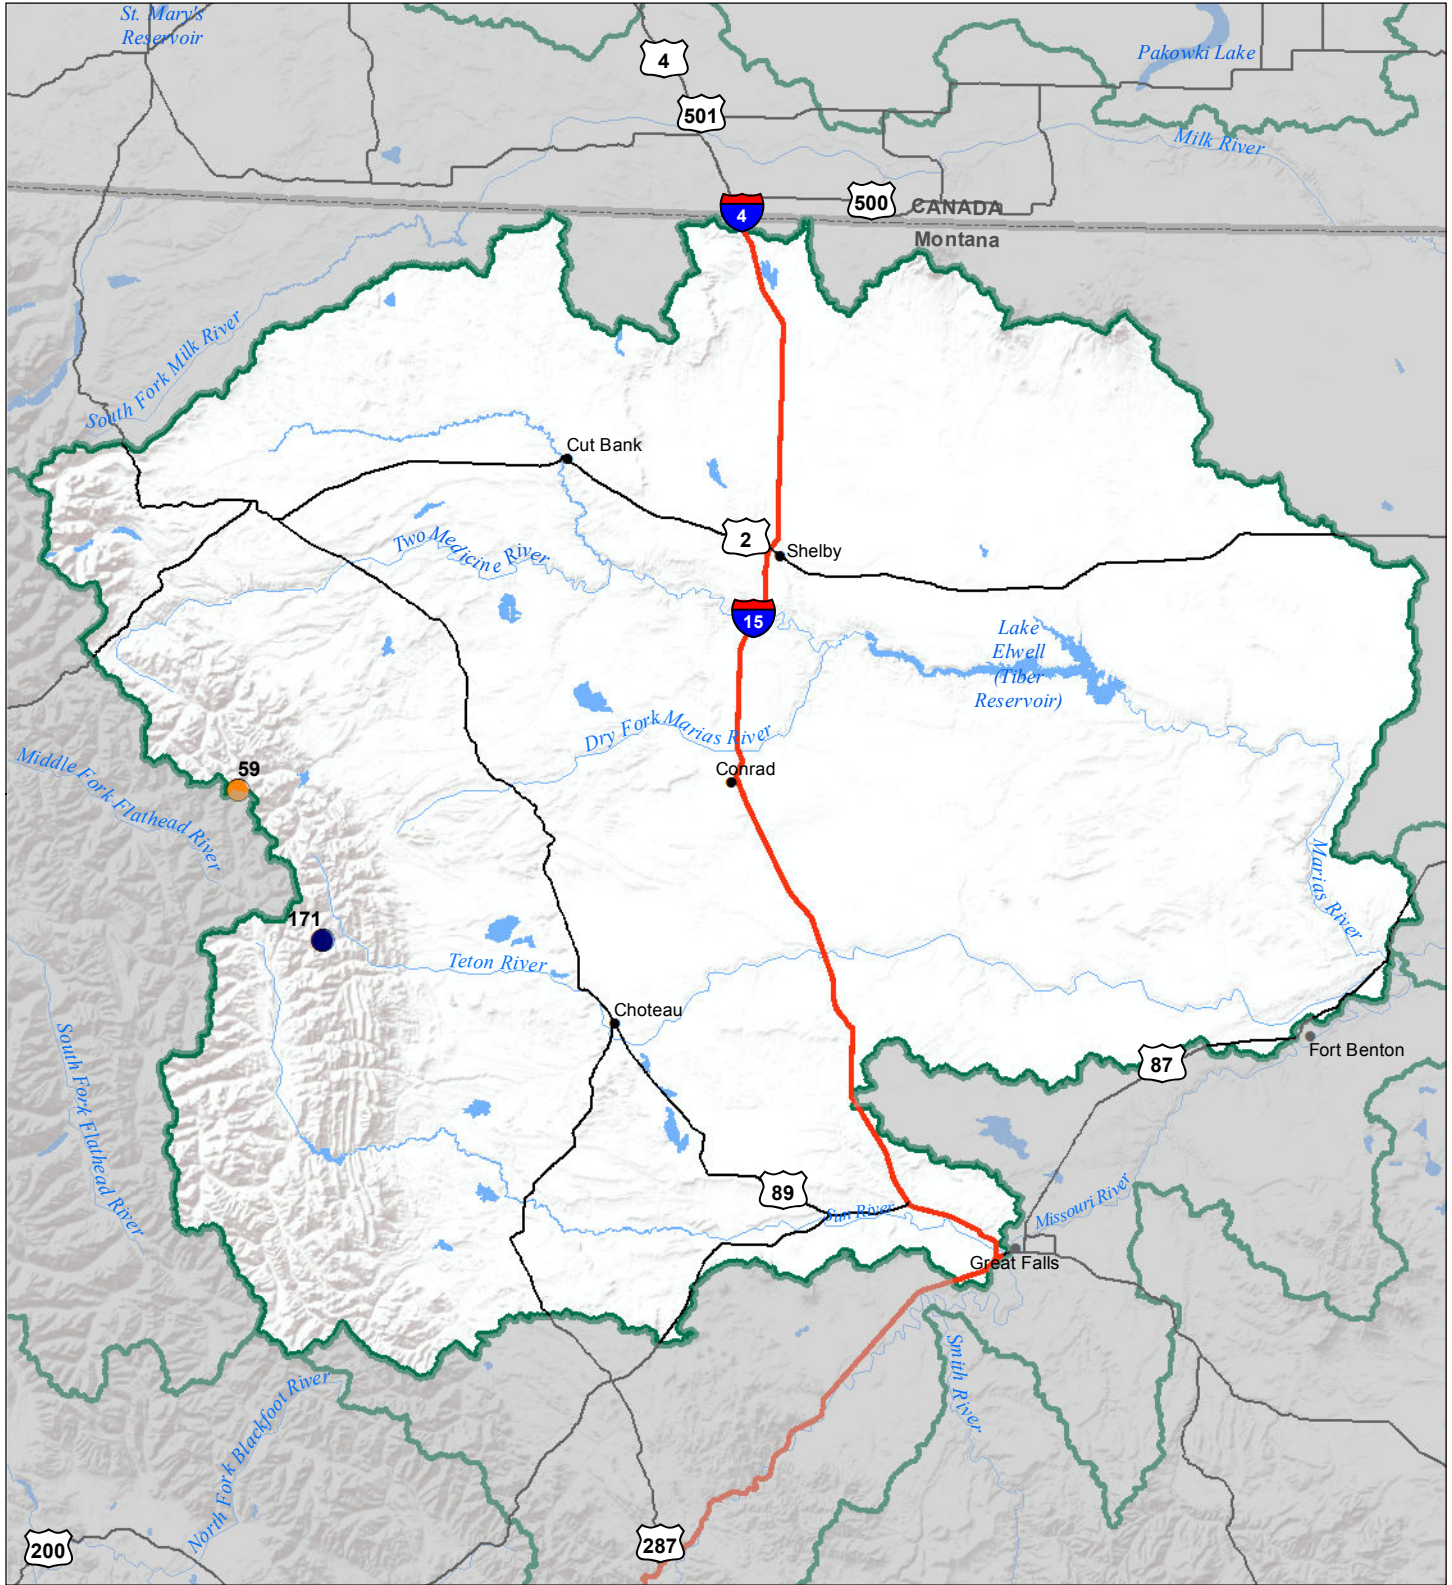

Sun-Teton-Marias River Basin Snow Water Equivalent Percentage of Normal June 1, 2019

Snow Water Equivalent Percent of Normal

SNOTEL

- > 150%
- 131 - 150%
- 111 - 130%
- 91 - 110%
- 71 - 90%
- 51 - 70%
- 1 - 50%
- 0%

Snowcourse

- ⊕ > 150%
- ⊕ 131 - 150%
- ⊕ 111 - 130%
- ⊕ 91 - 110%
- ⊕ 71 - 90%
- ⊕ 51 - 70%
- ⊕ 1 - 50%
- ⊕ 0%